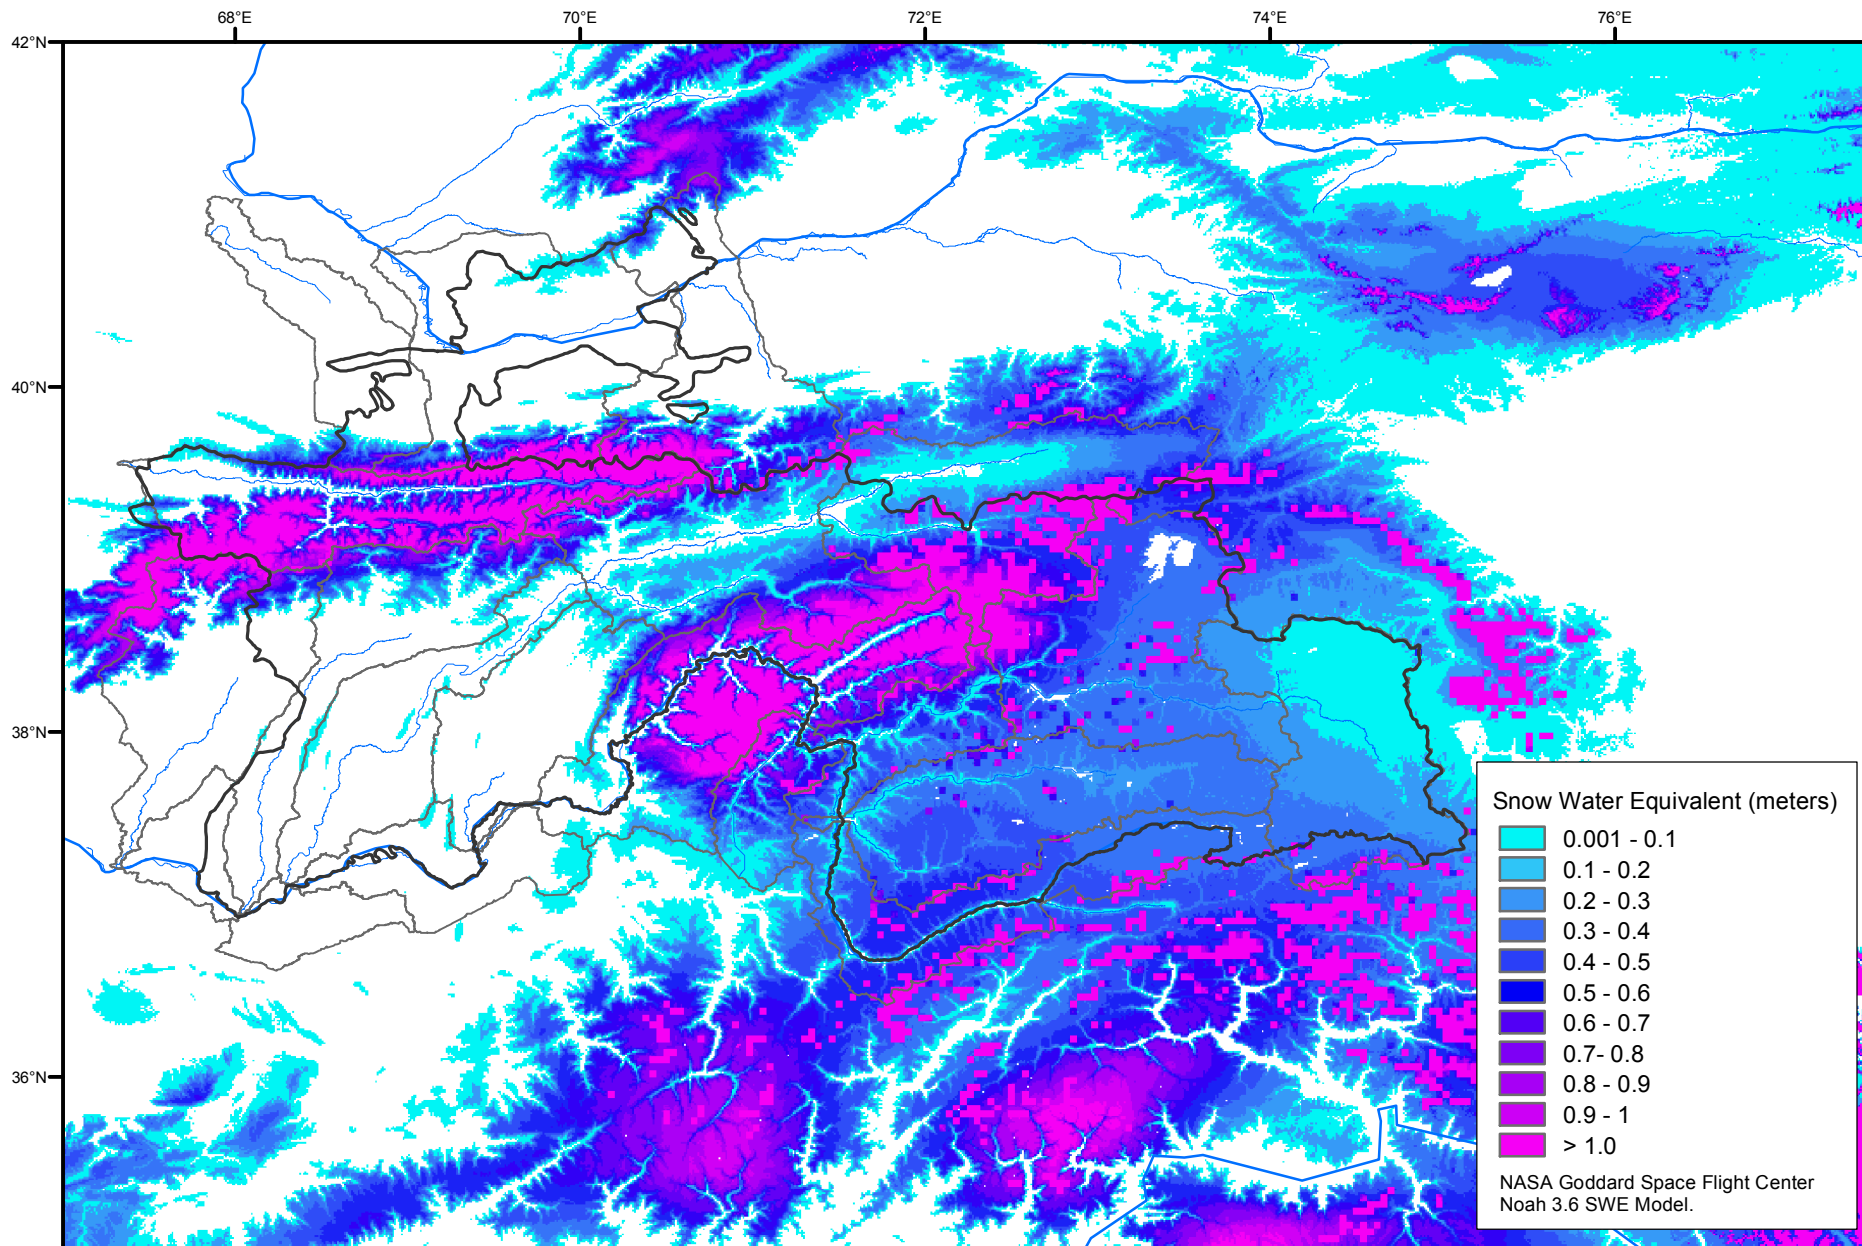

Snow Water Equivalent by Basin

April 05, 2007

Map created by USGS/EROS