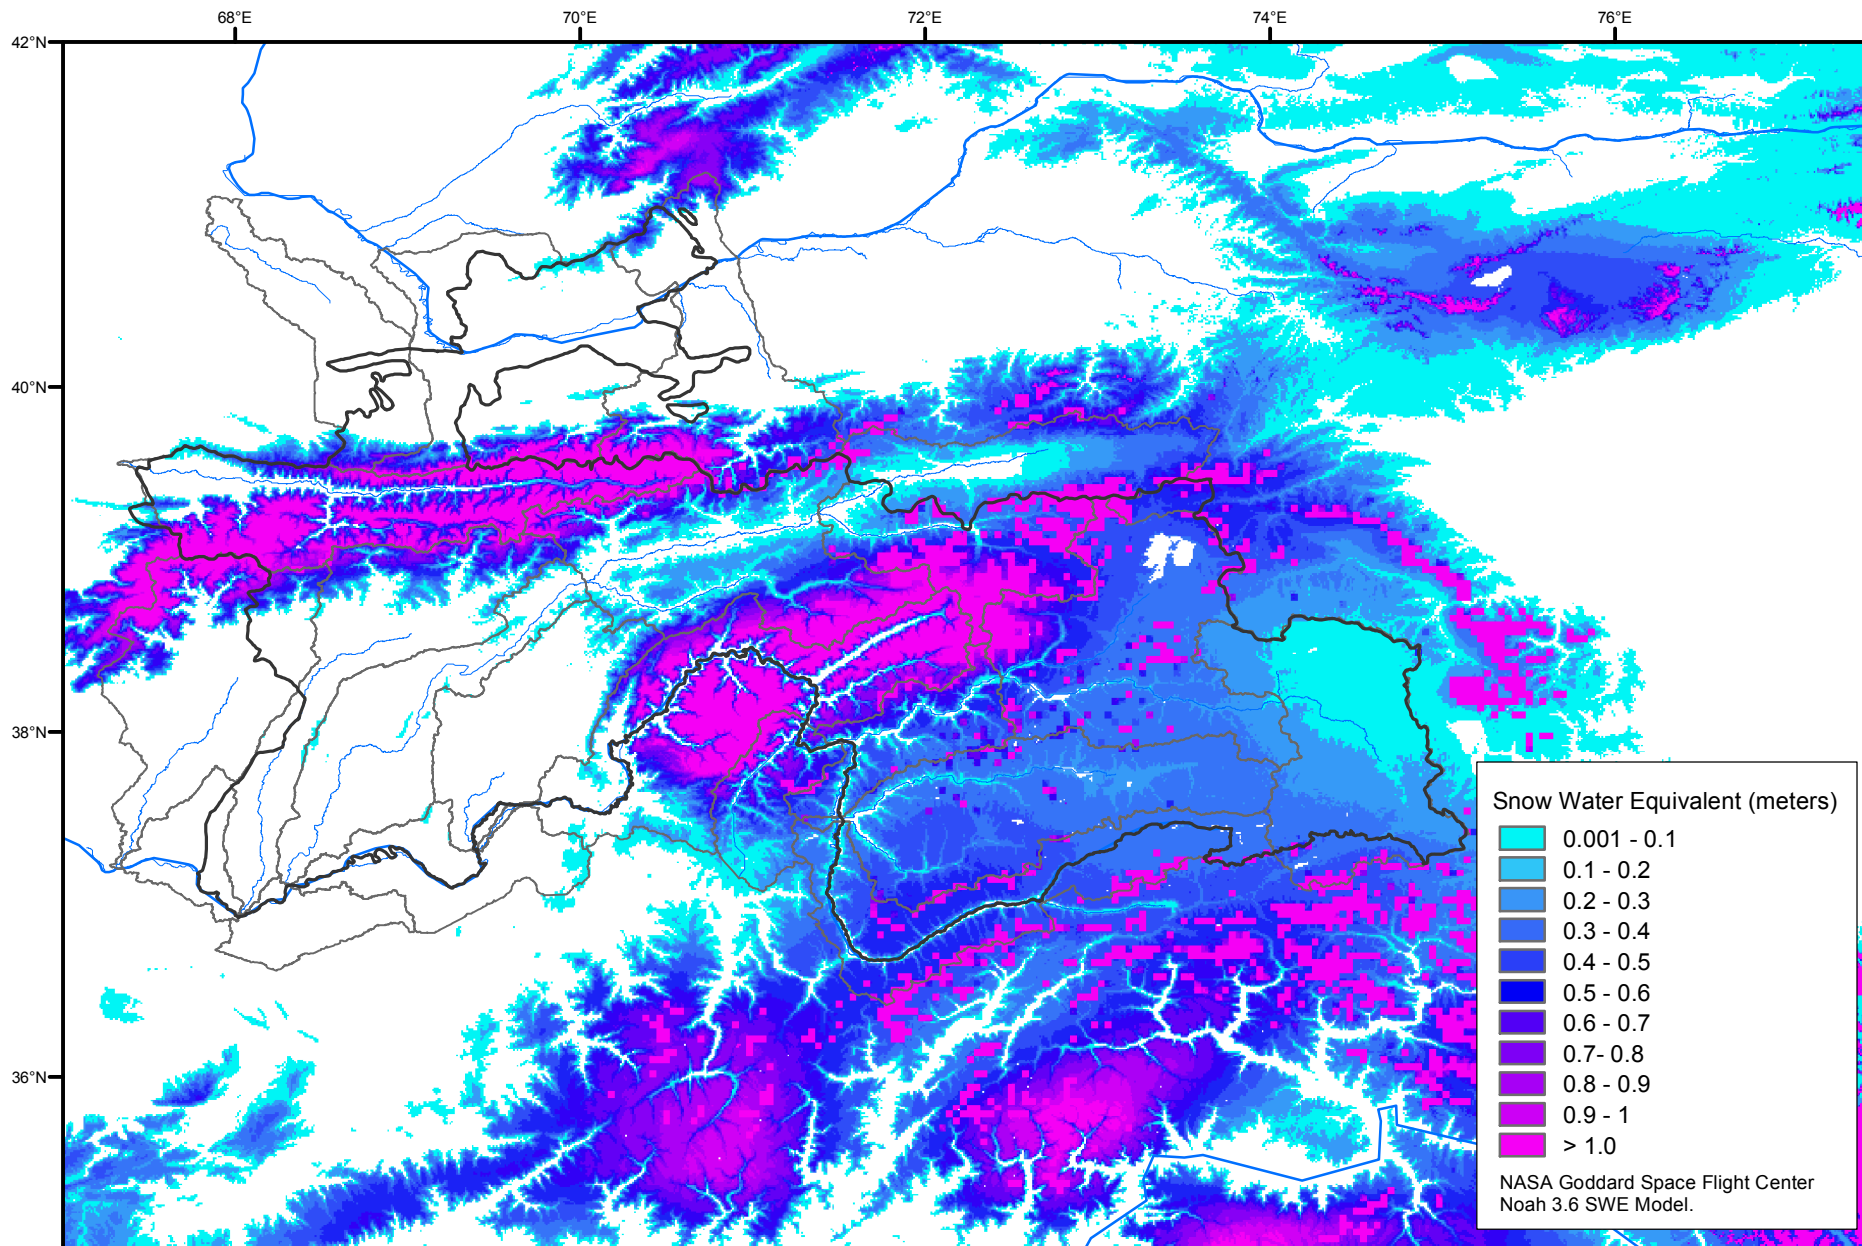

Snow Water Equivalent by Basin

April 07, 2007

Map created by USGS/EROS