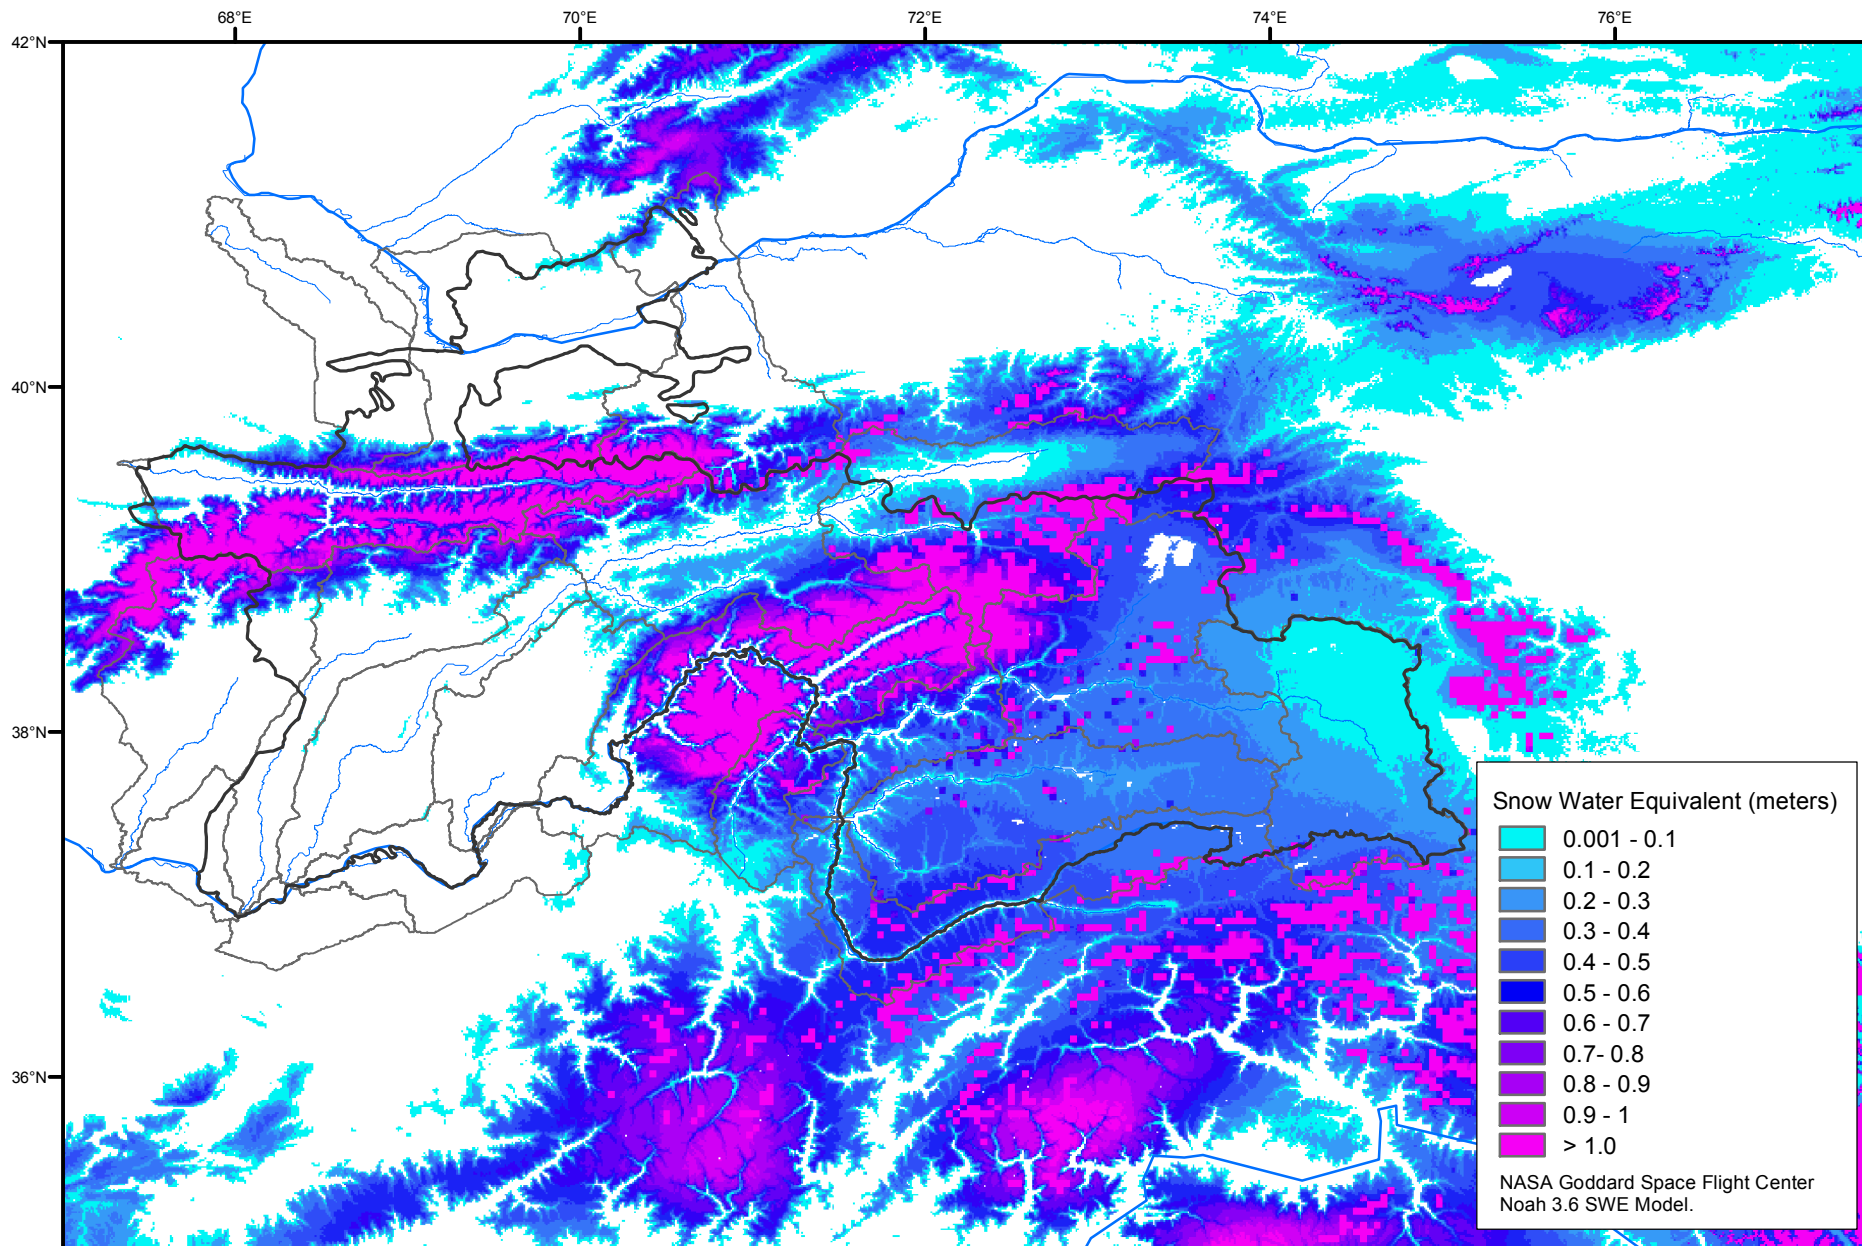

Snow Water Equivalent by Basin

April 08, 2007

Map created by USGS/EROS