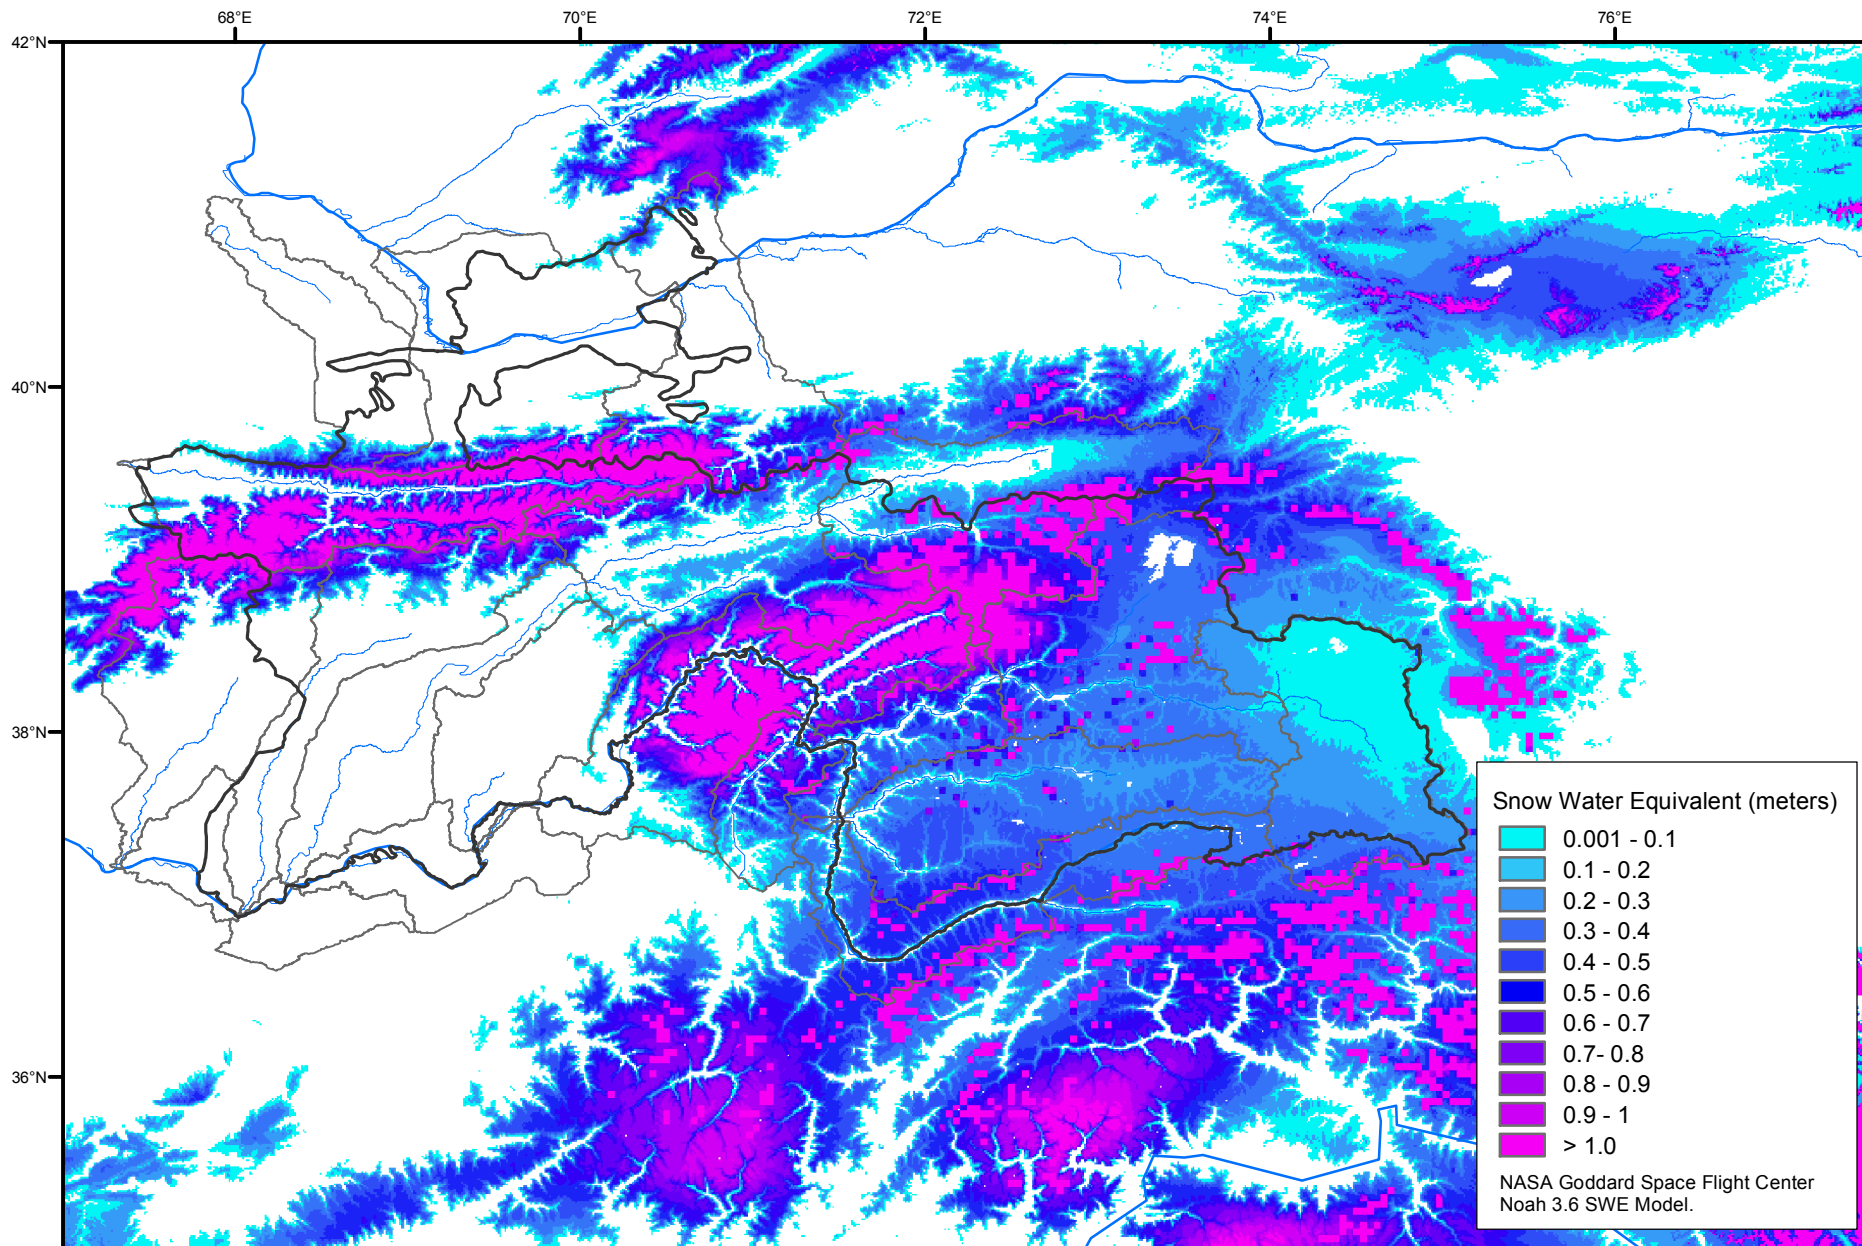

# Snow Water Equivalent by Basin

April 13, 2007

Map created by USGS/EROS