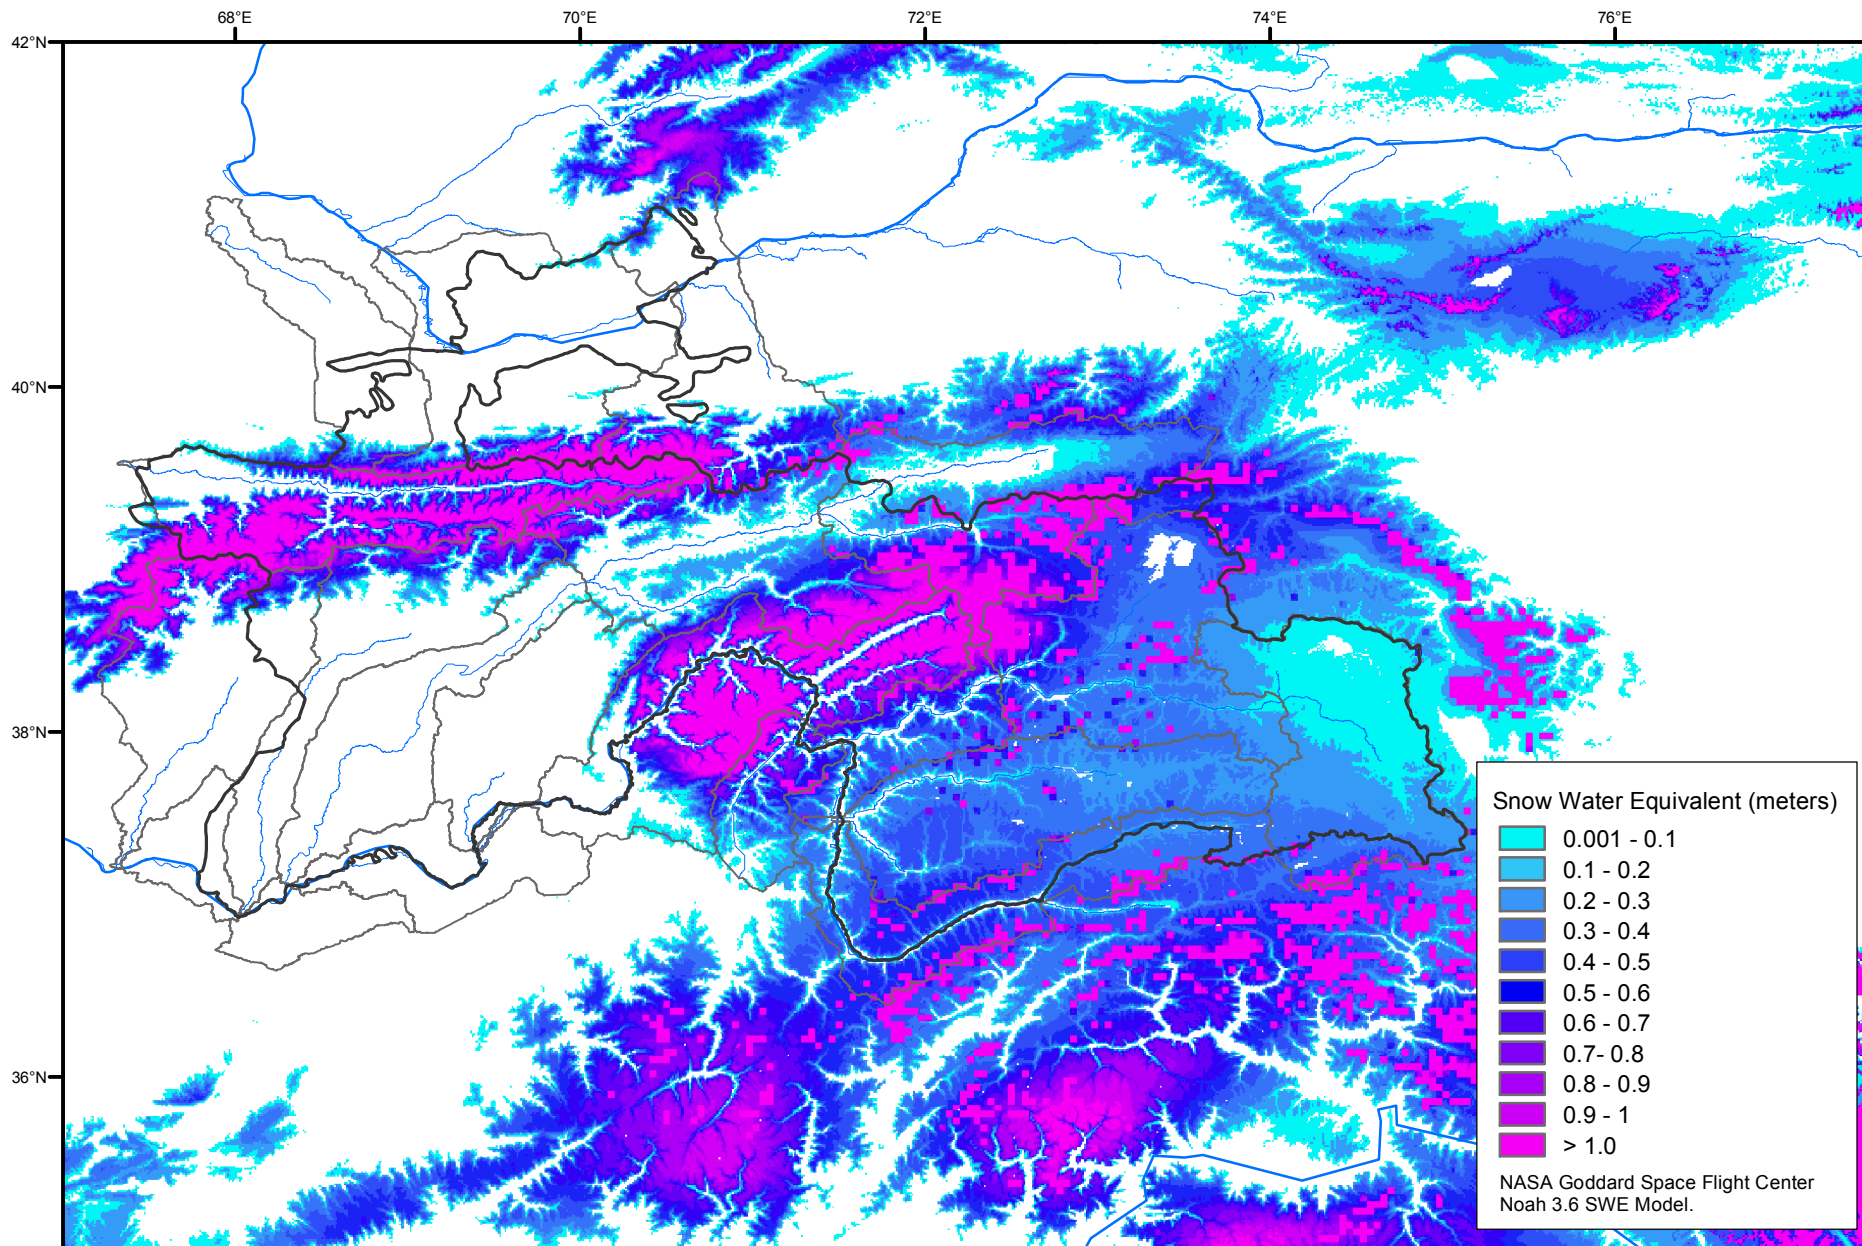

Snow Water Equivalent by Basin

April 14, 2007

Map created by USGS/EROS