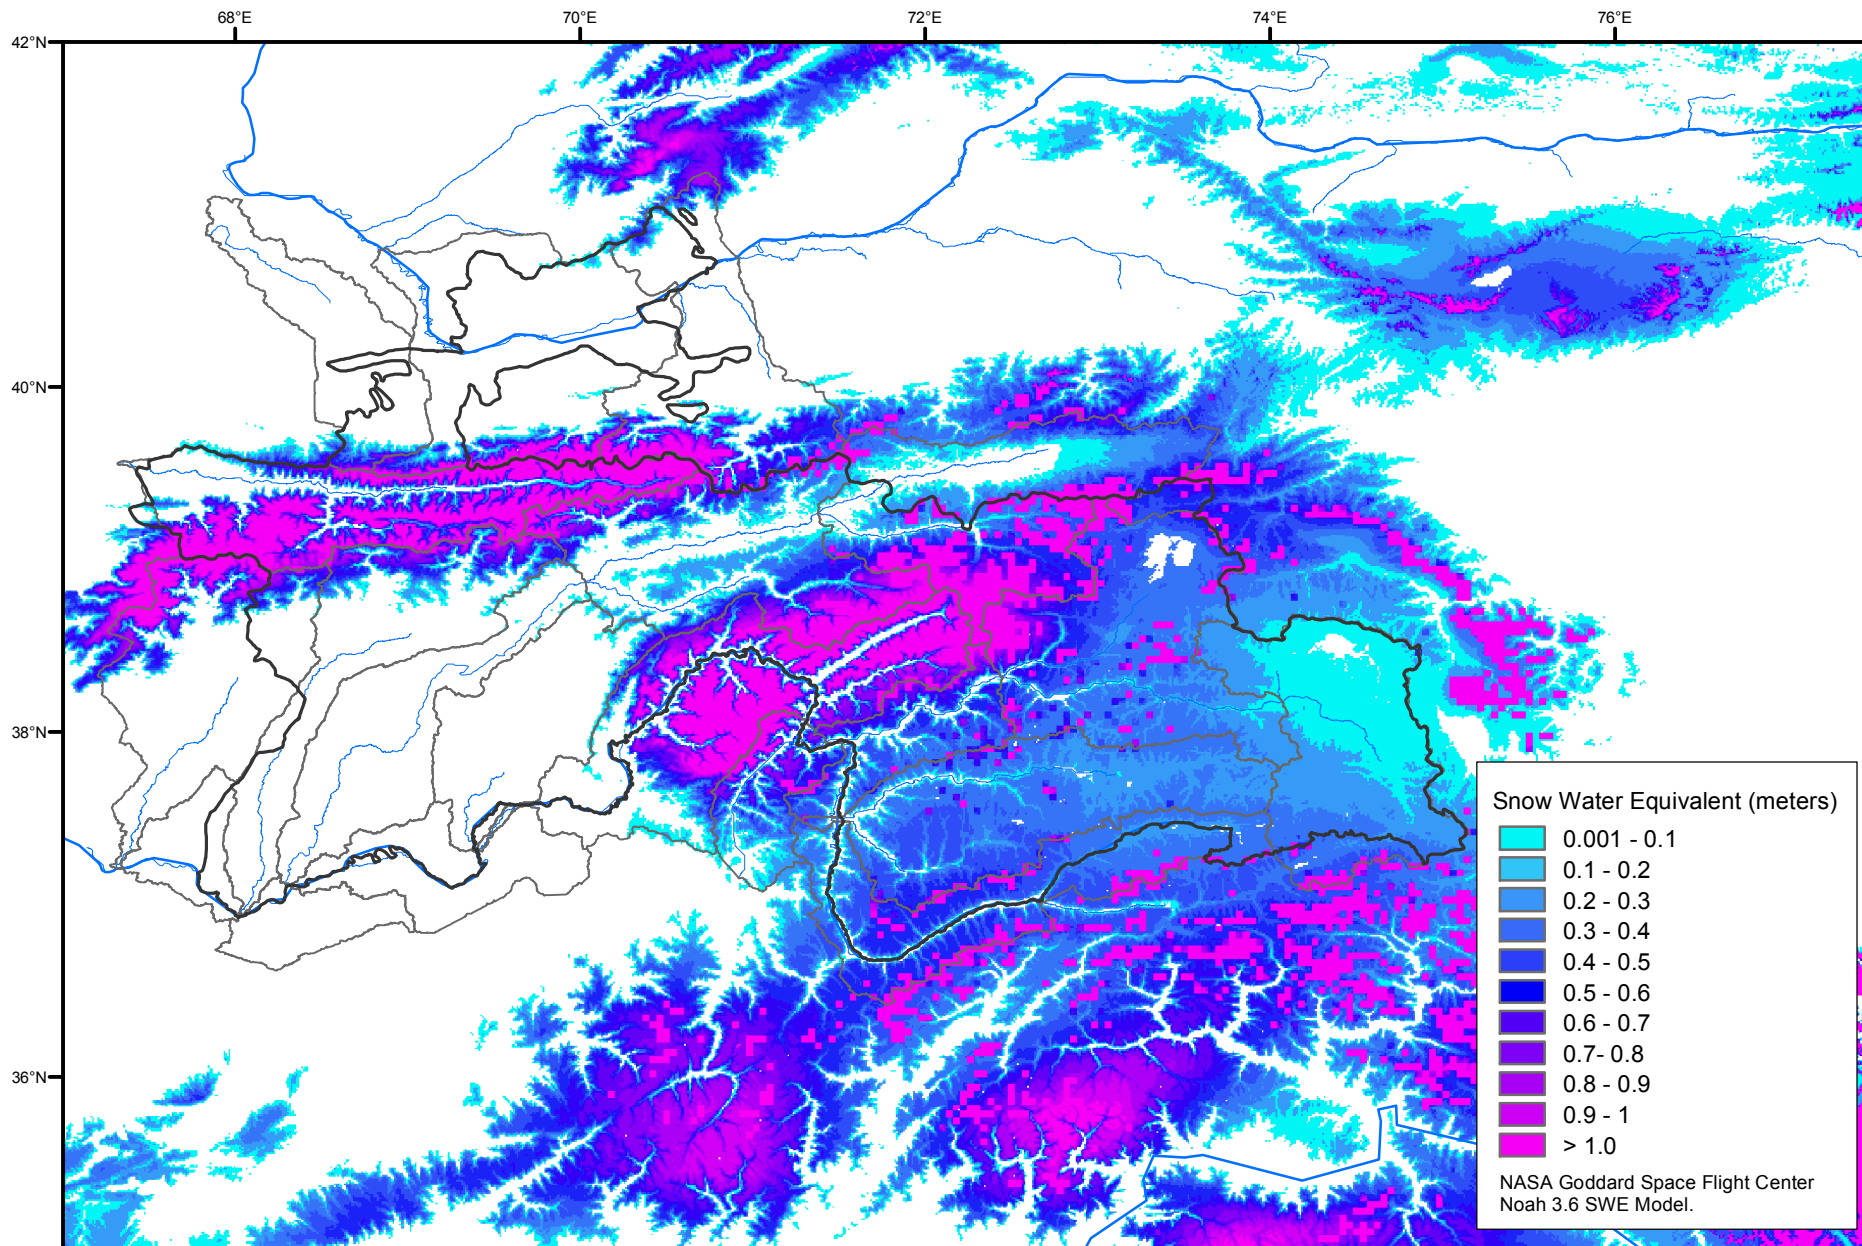

Snow Water Equivalent by Basin

April 15, 2007

Map created by USGS/EROS