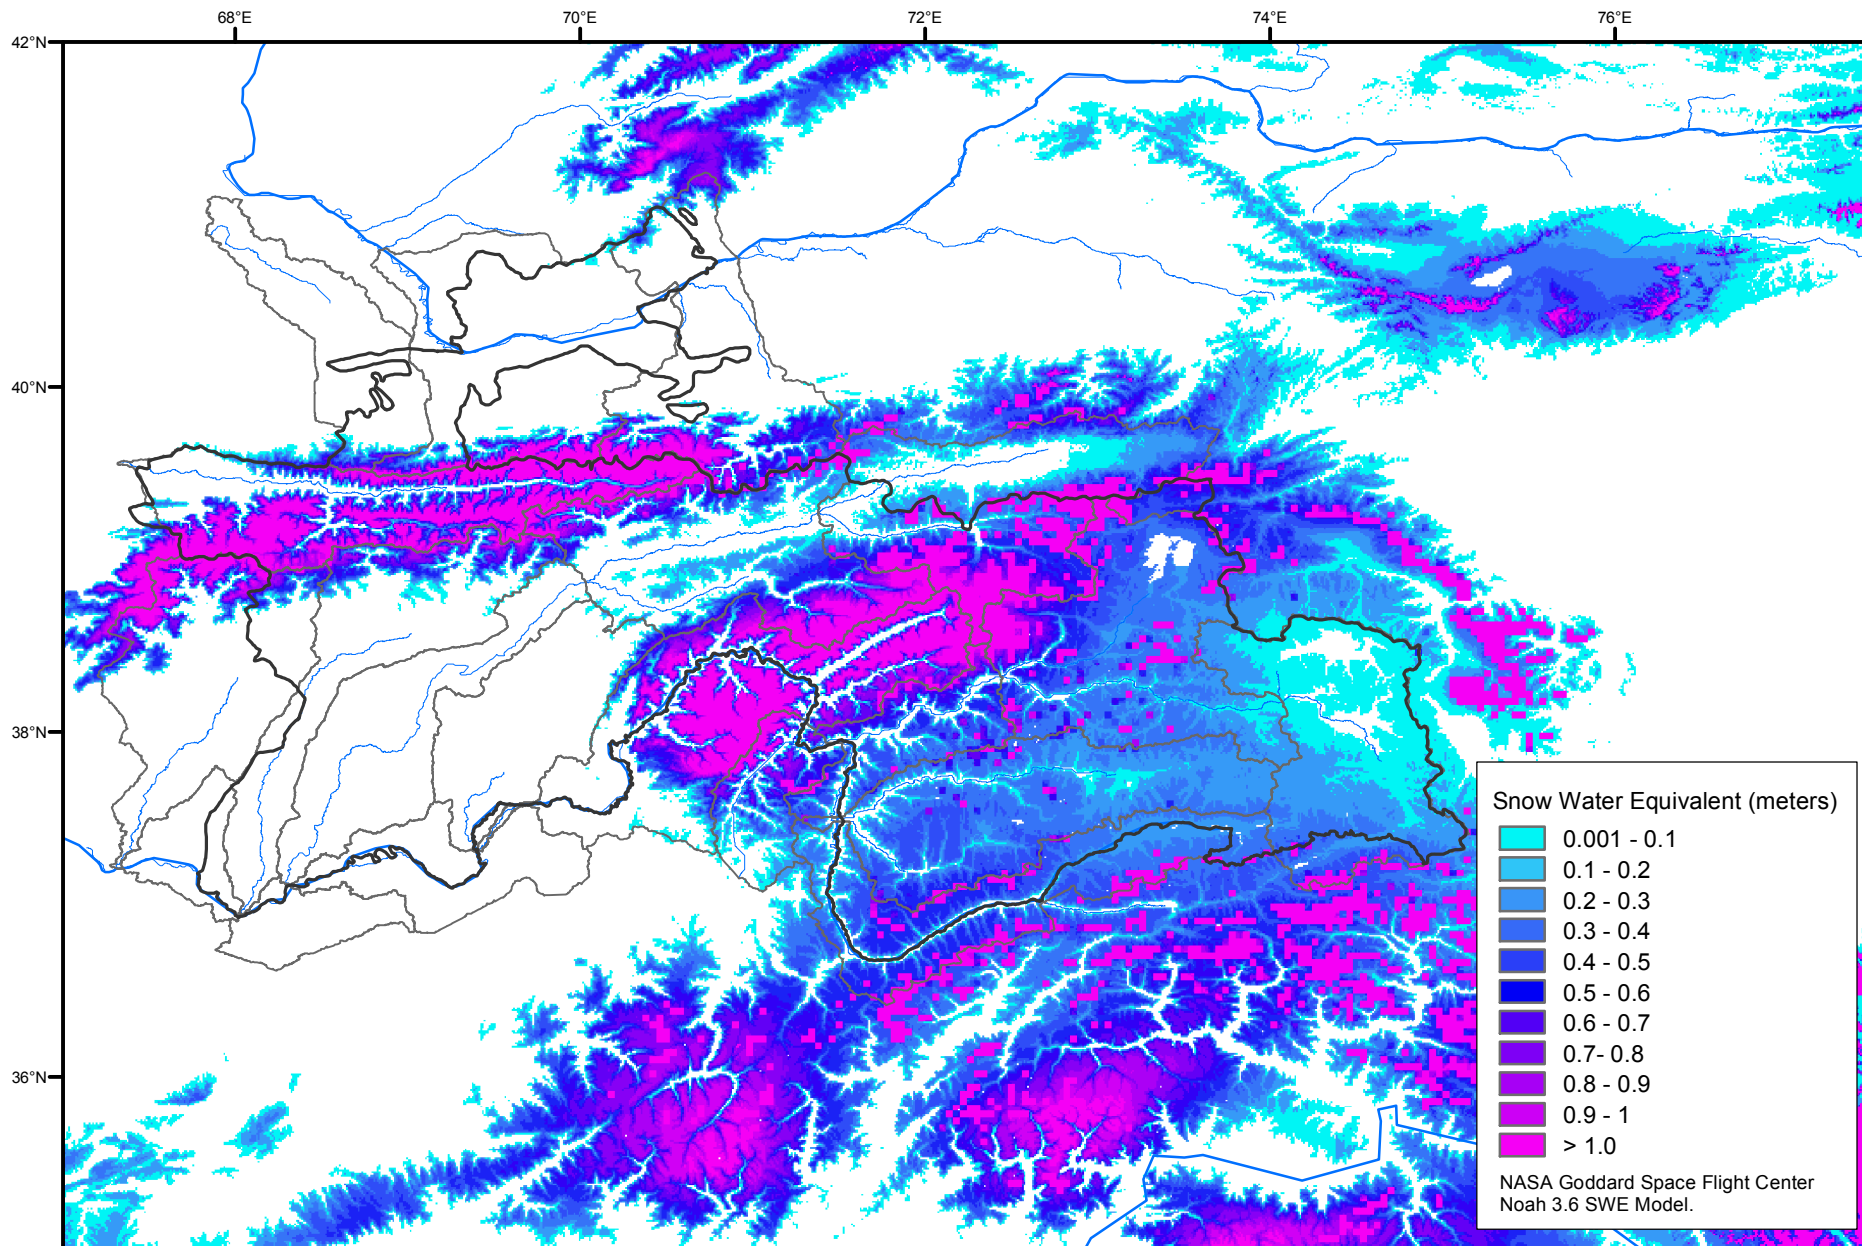

# Snow Water Equivalent by Basin

April 20, 2007

Map created by USGS/EROS