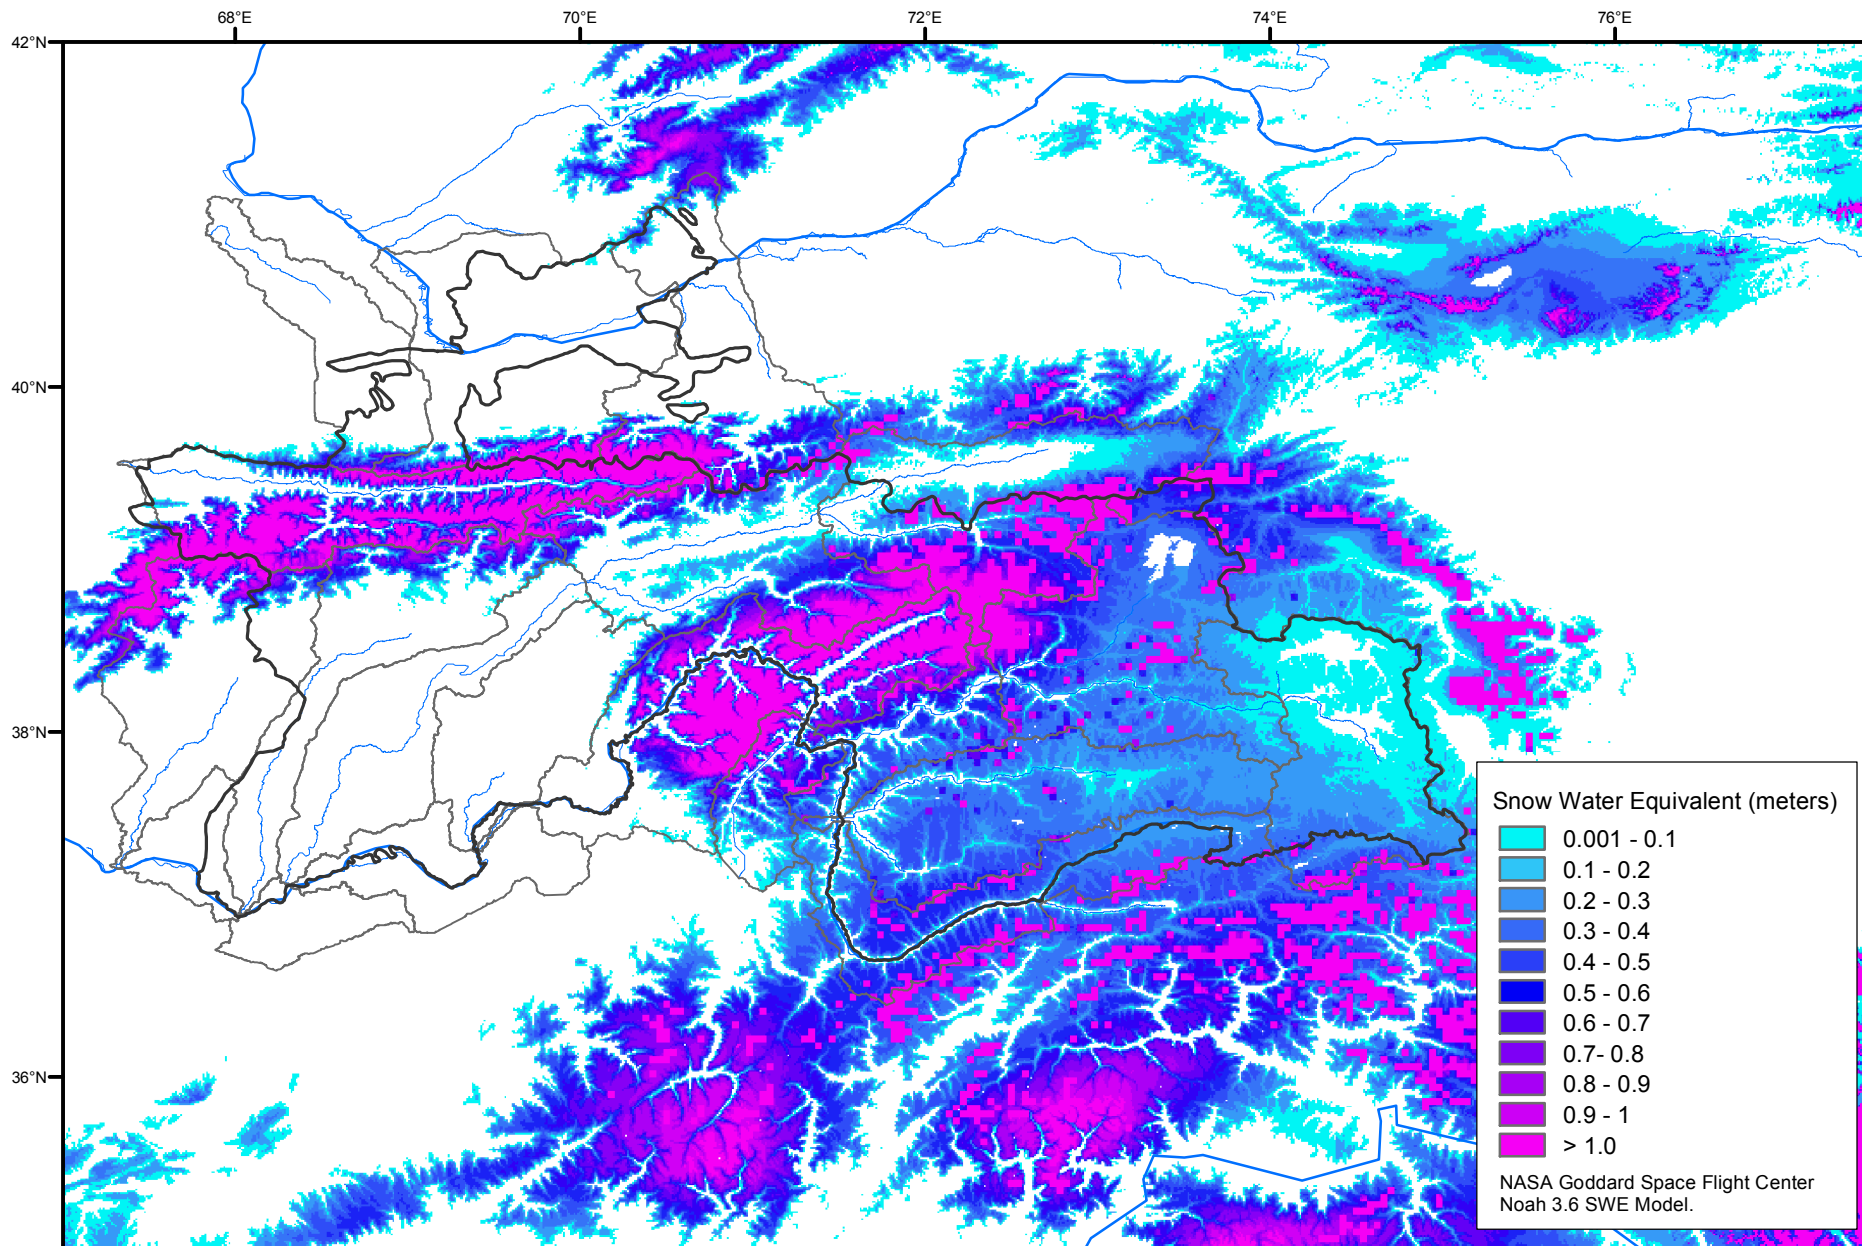

# Snow Water Equivalent by Basin

April 21, 2007

Map created by USGS/EROS