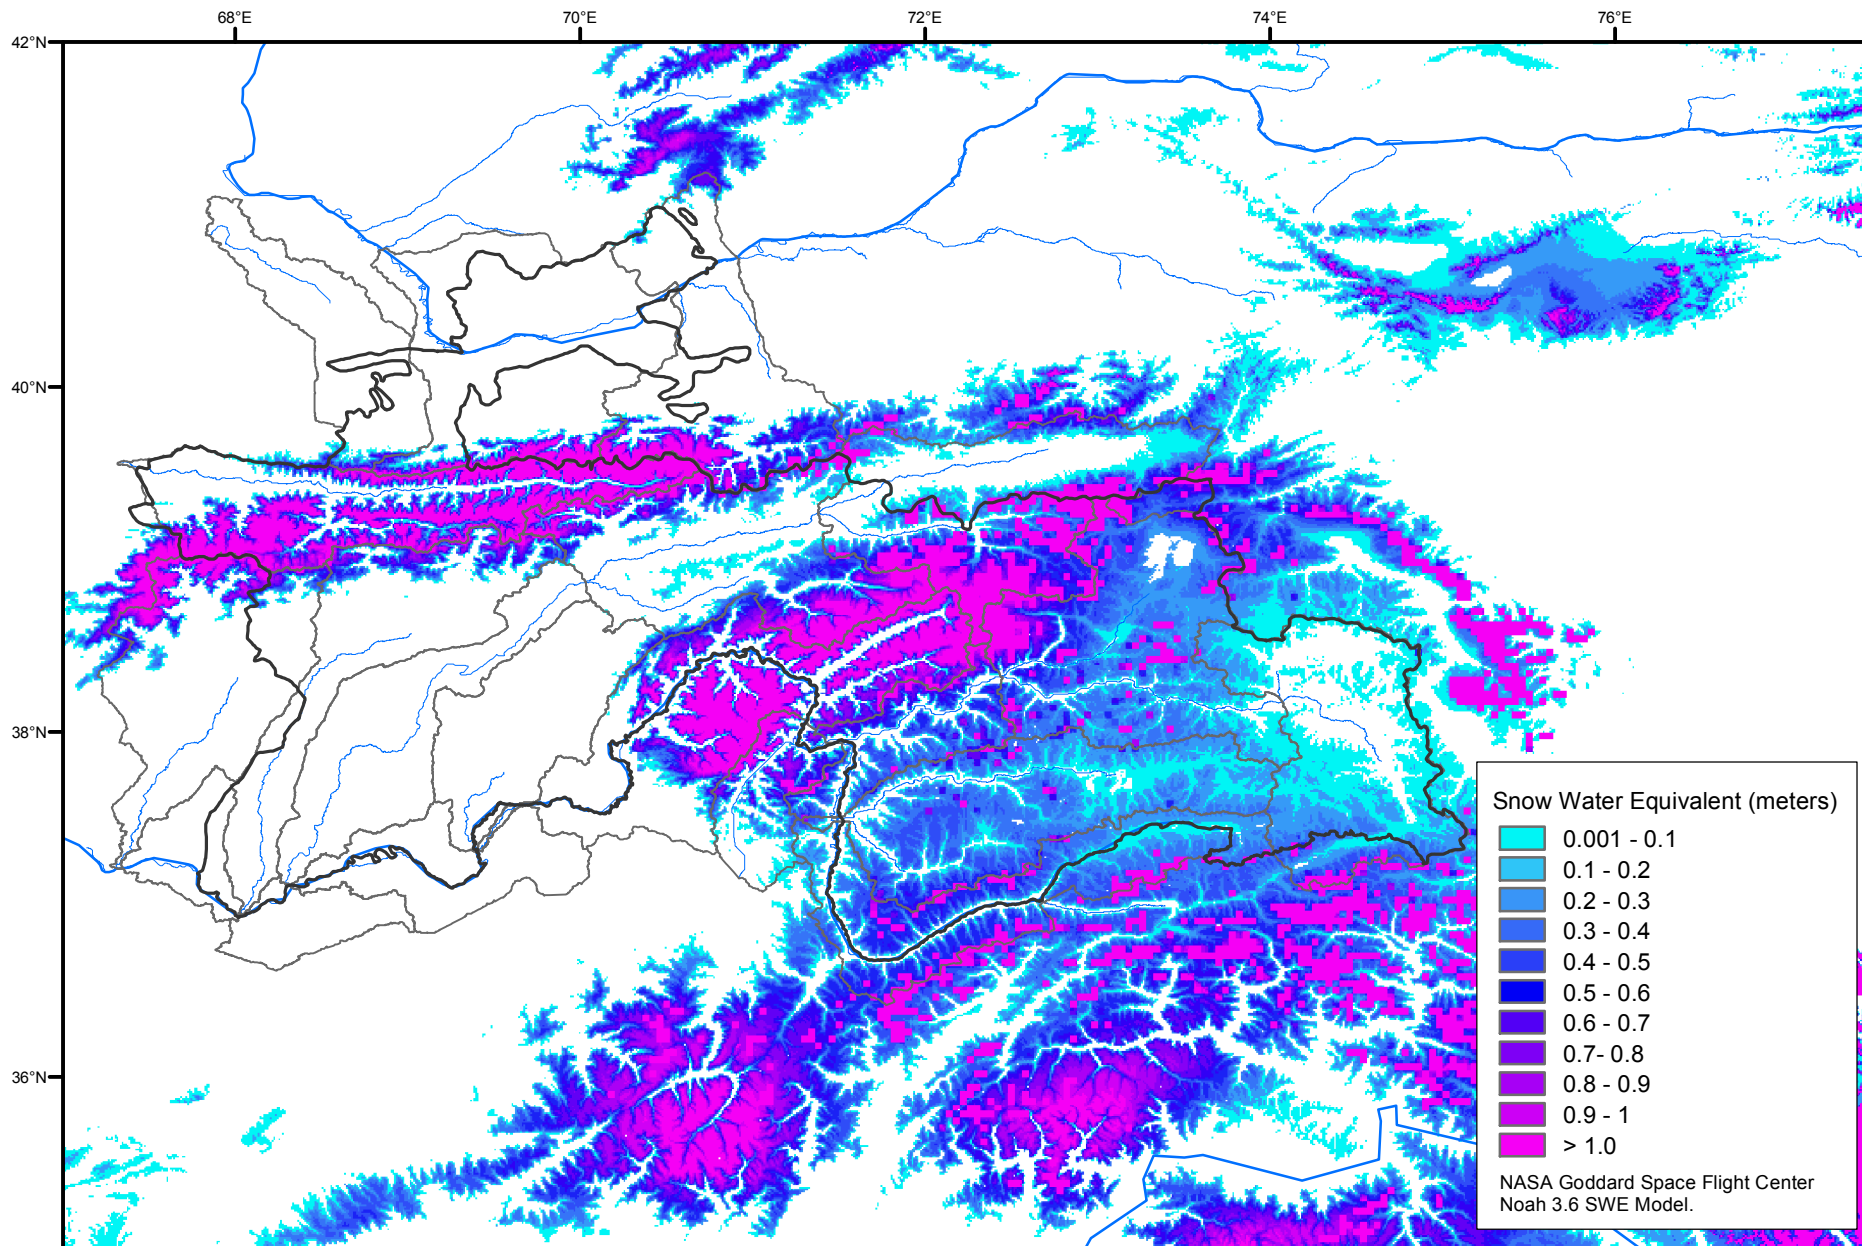

# Snow Water Equivalent by Basin

May 04, 2007

Map created by USGS/EROS