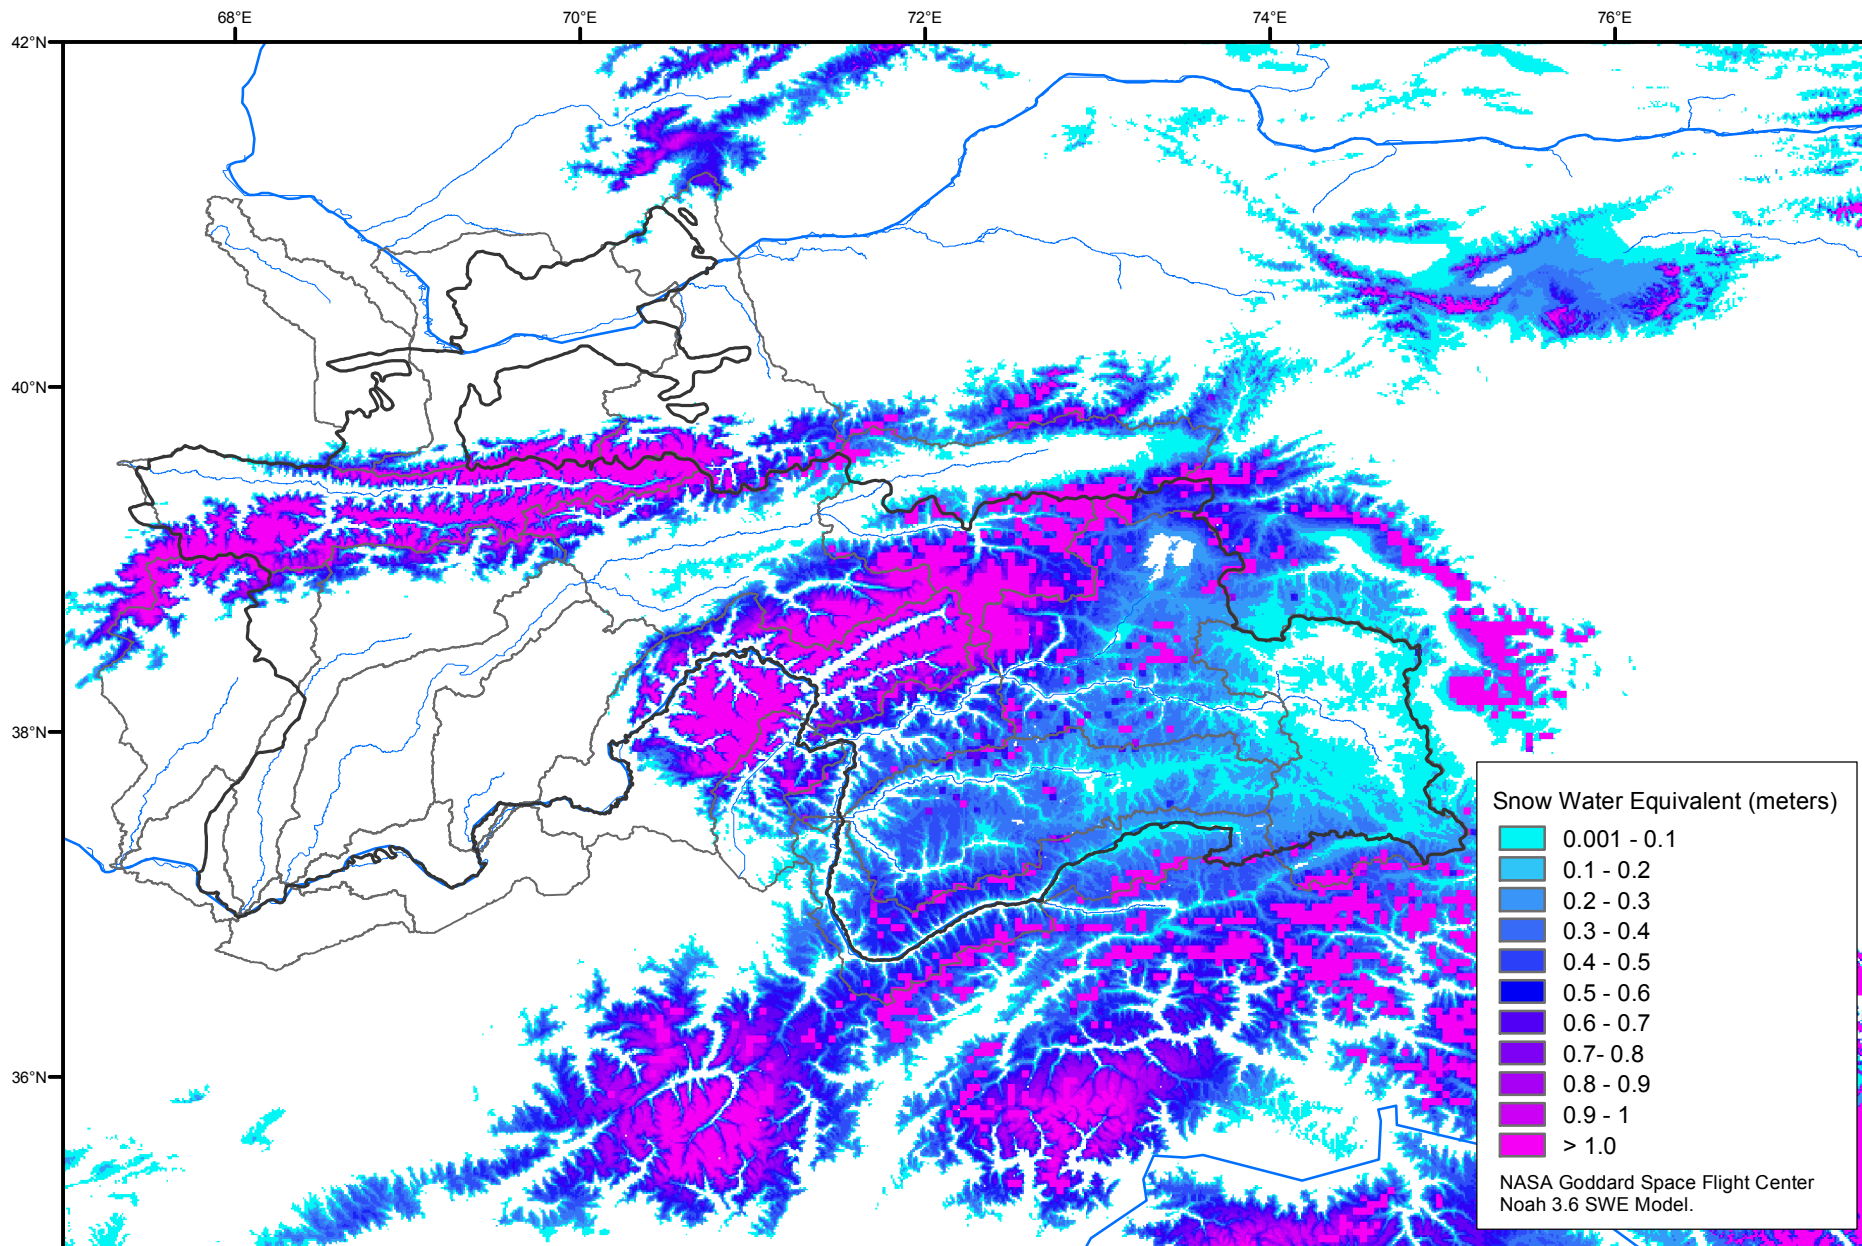

Snow Water Equivalent by Basin

May 05, 2007

Map created by USGS/EROS