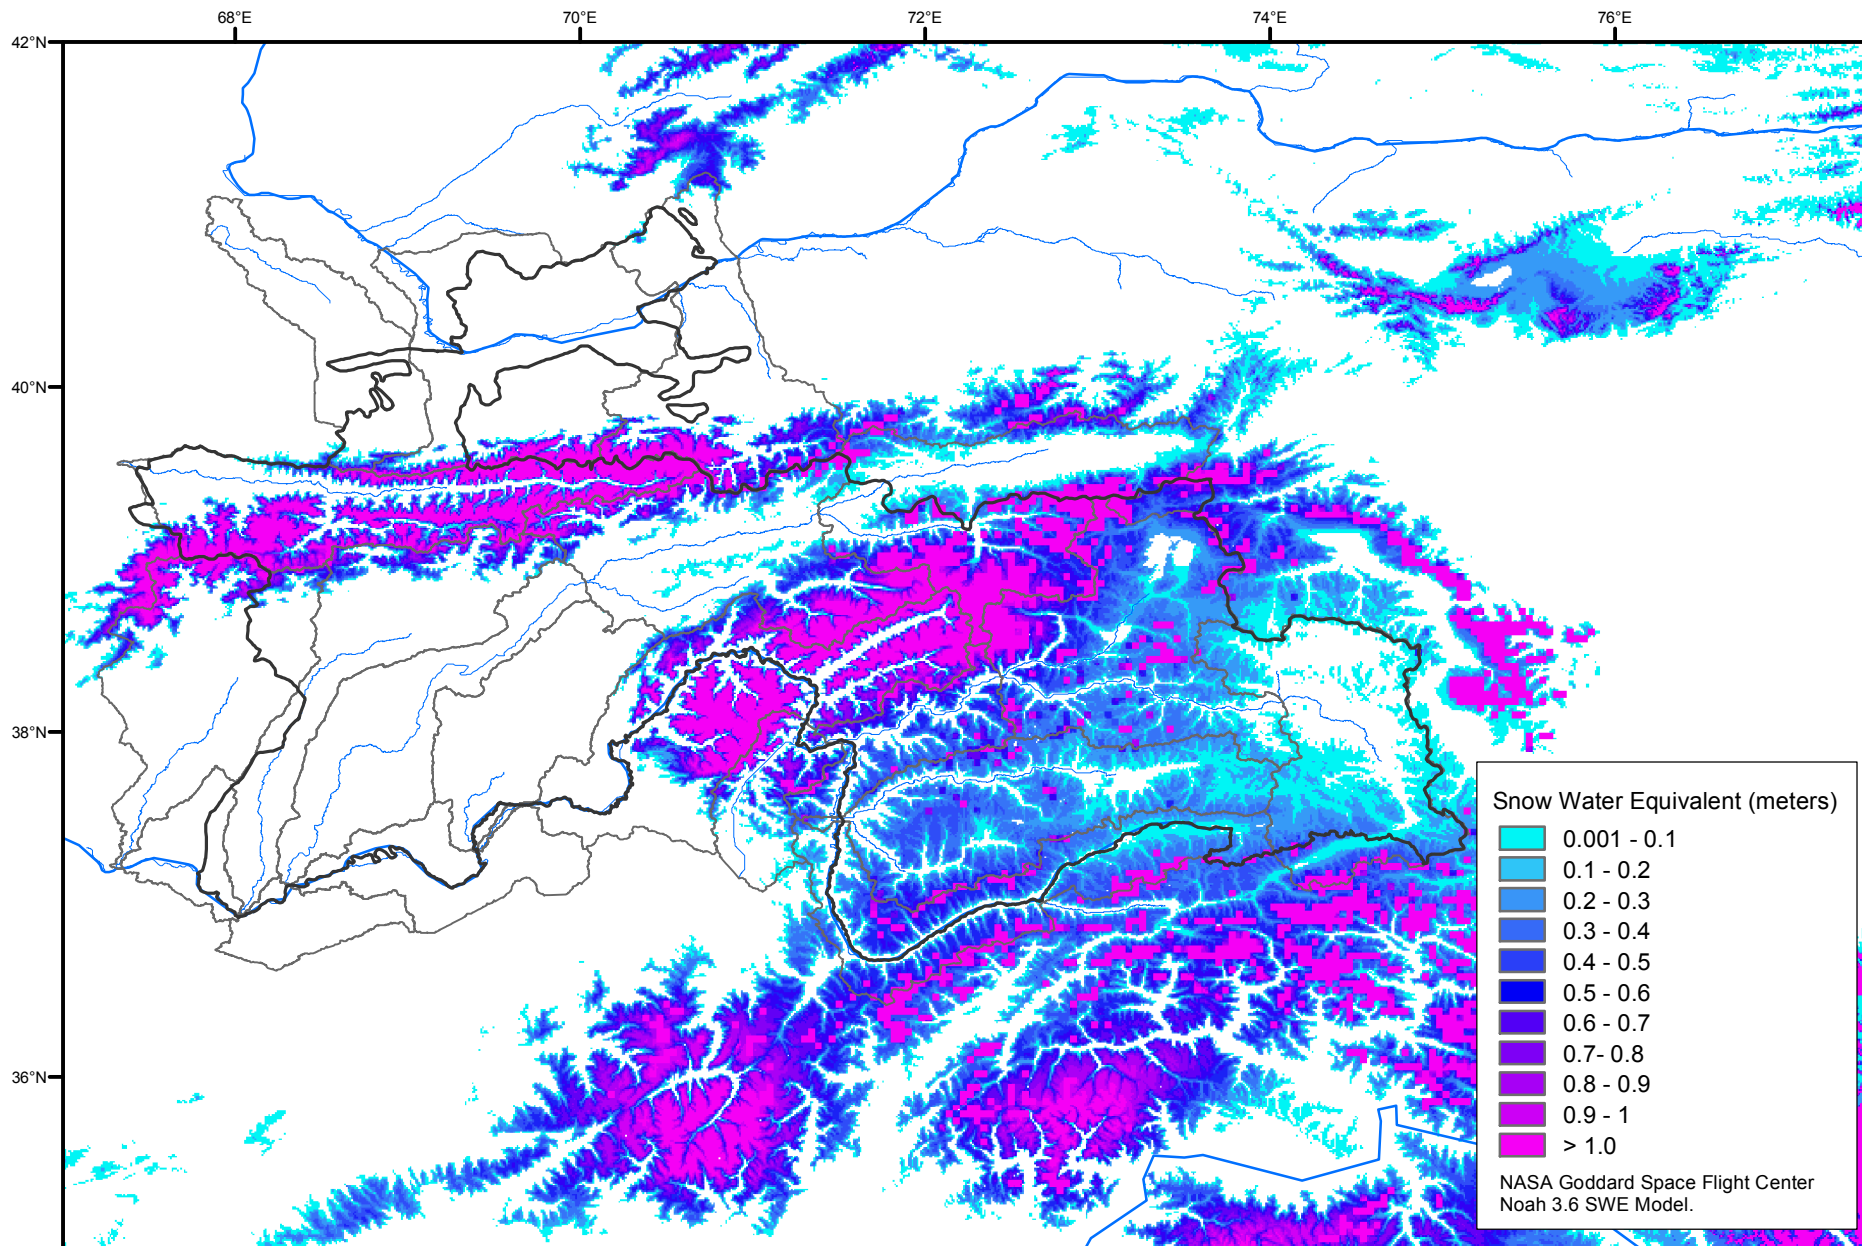

Snow Water Equivalent by Basin

May 10, 2007

Map created by USGS/EROS