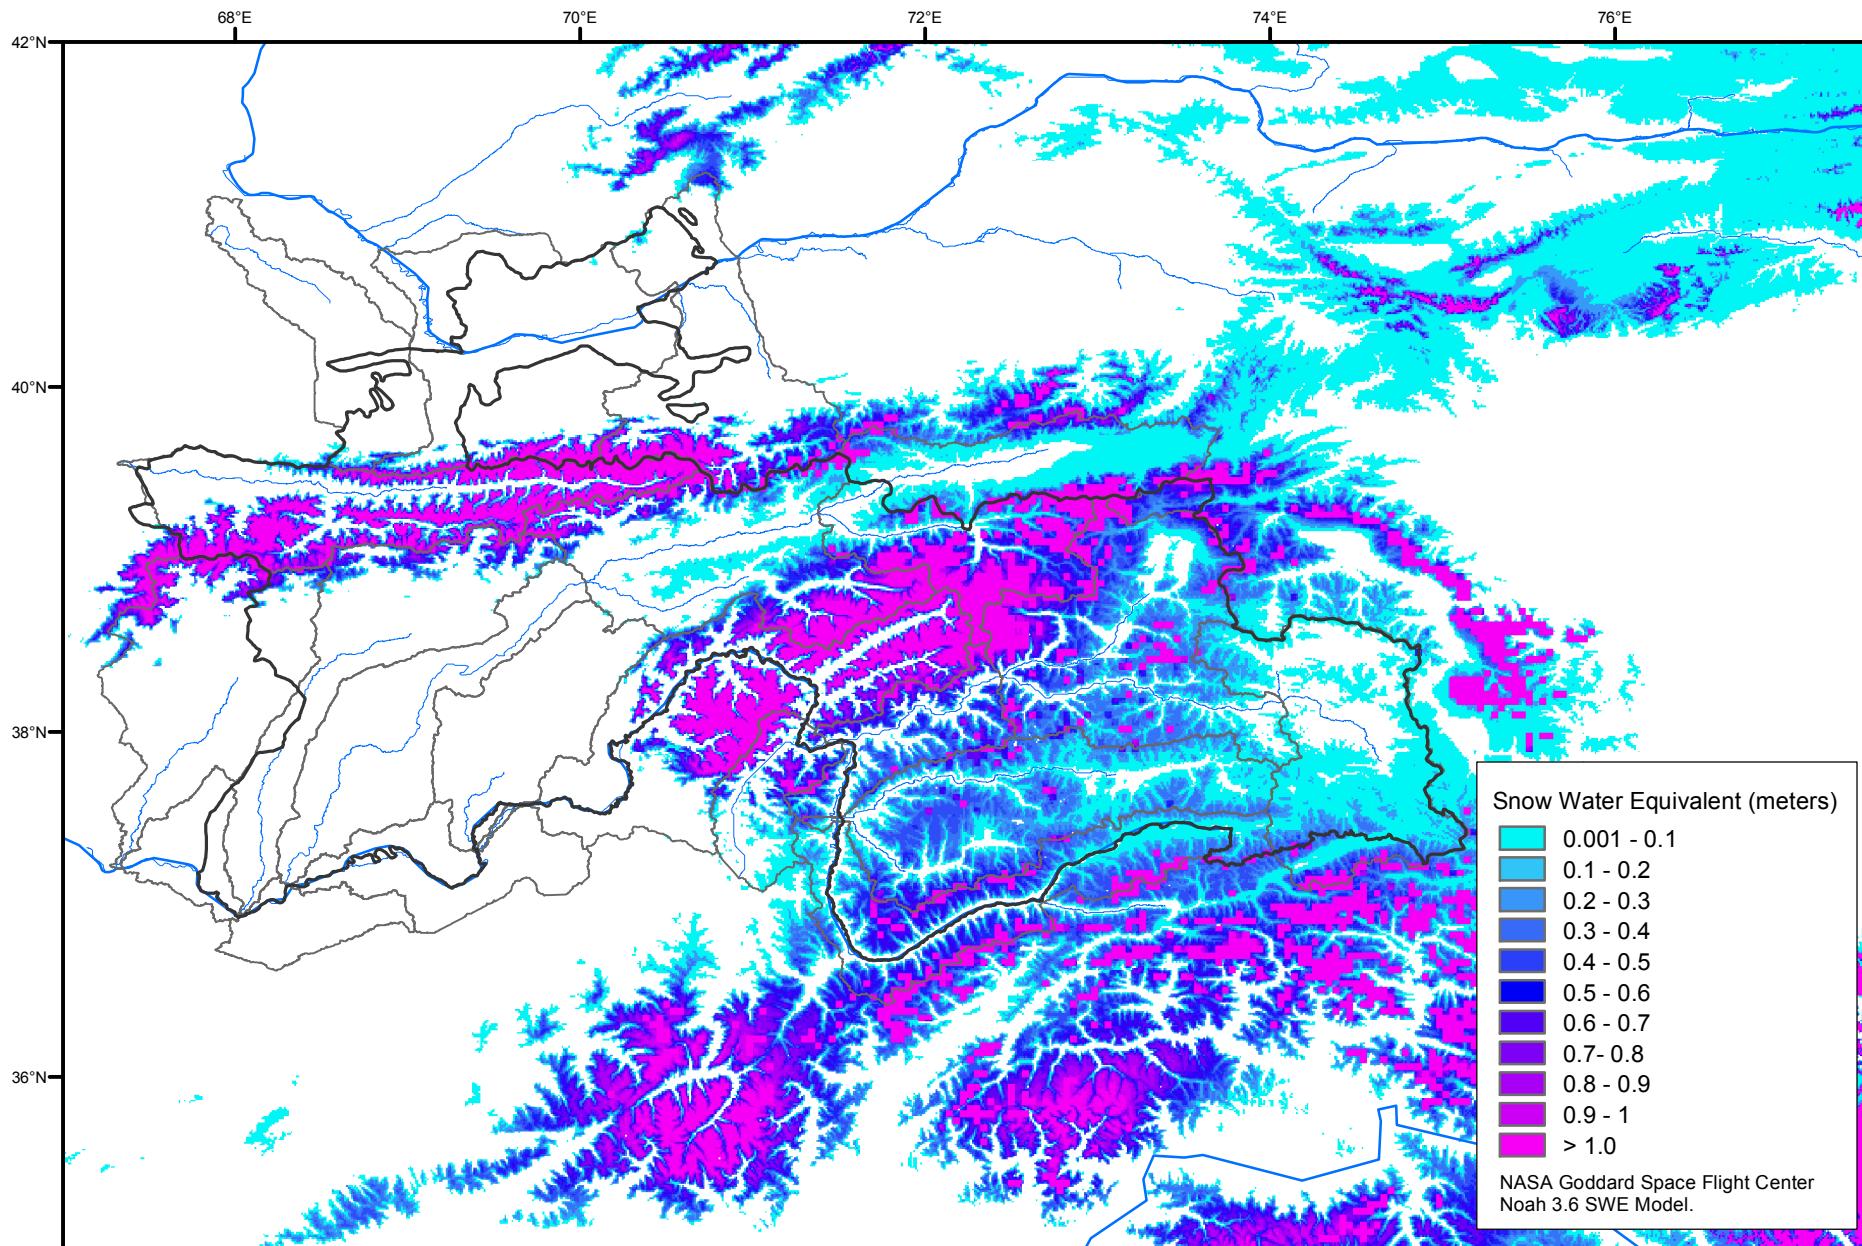

Snow Water Equivalent by Basin

May 21, 2007

Map created by USGS/EROS