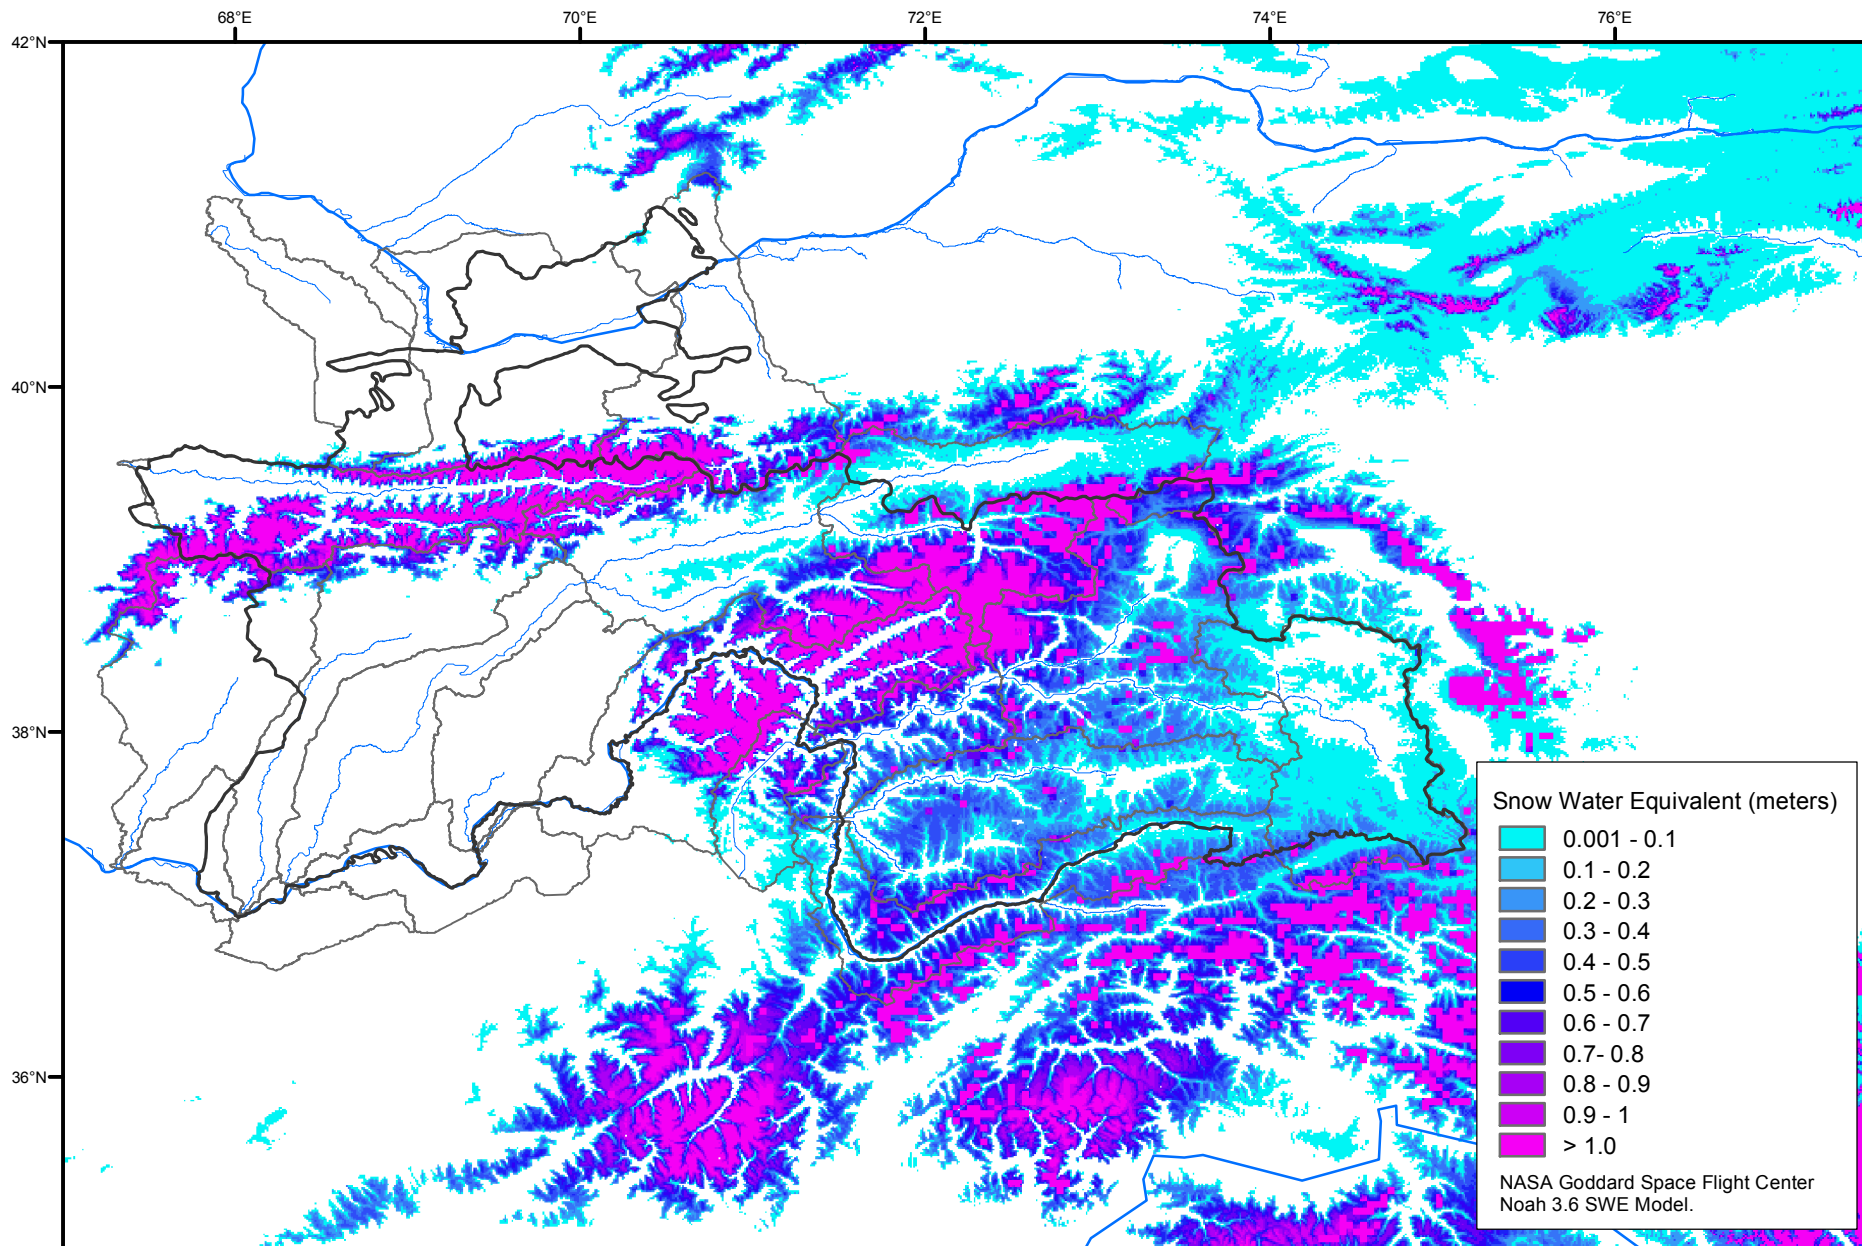

Snow Water Equivalent by Basin

May 22, 2007

Map created by USGS/EROS