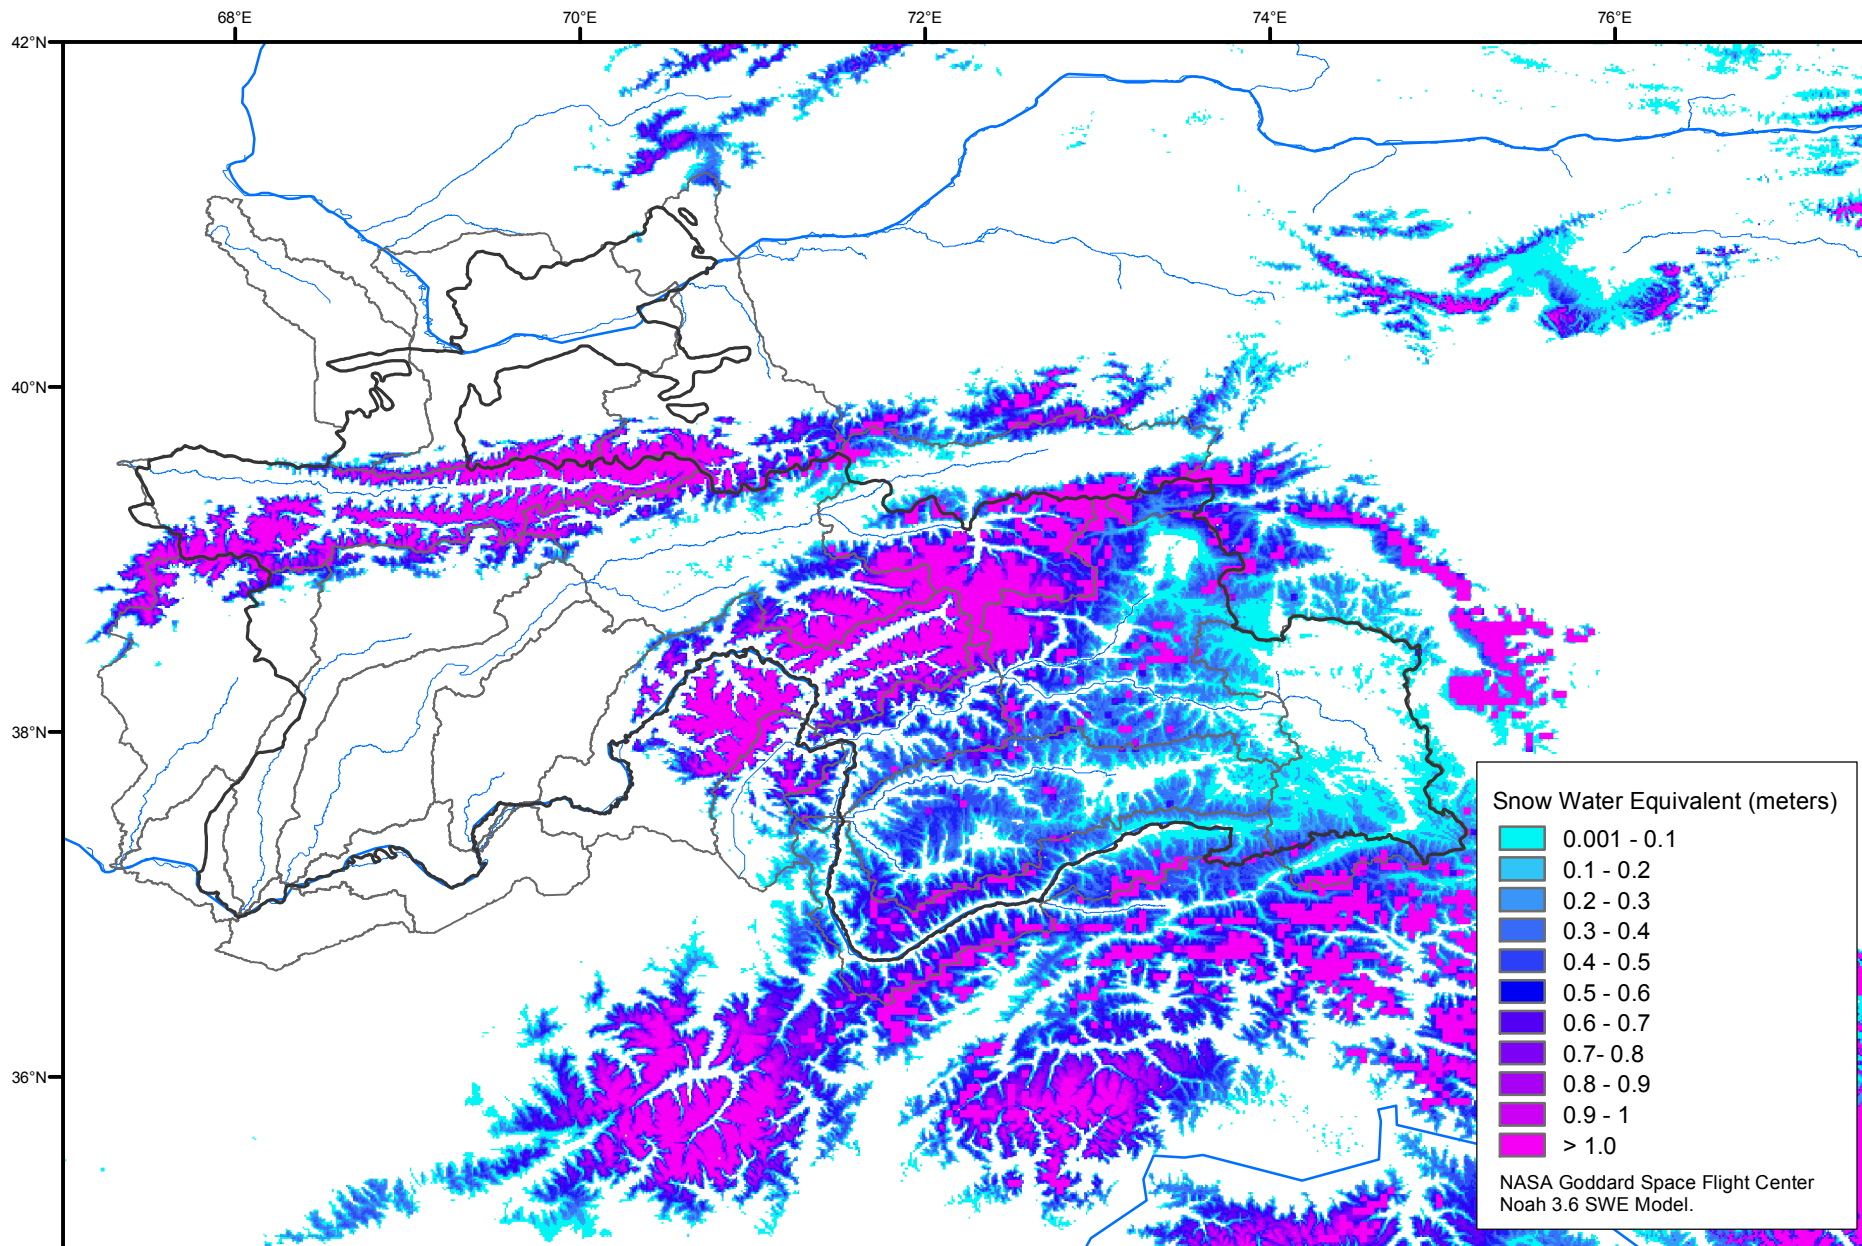

Snow Water Equivalent by Basin

May 30, 2007

Map created by USGS/EROS