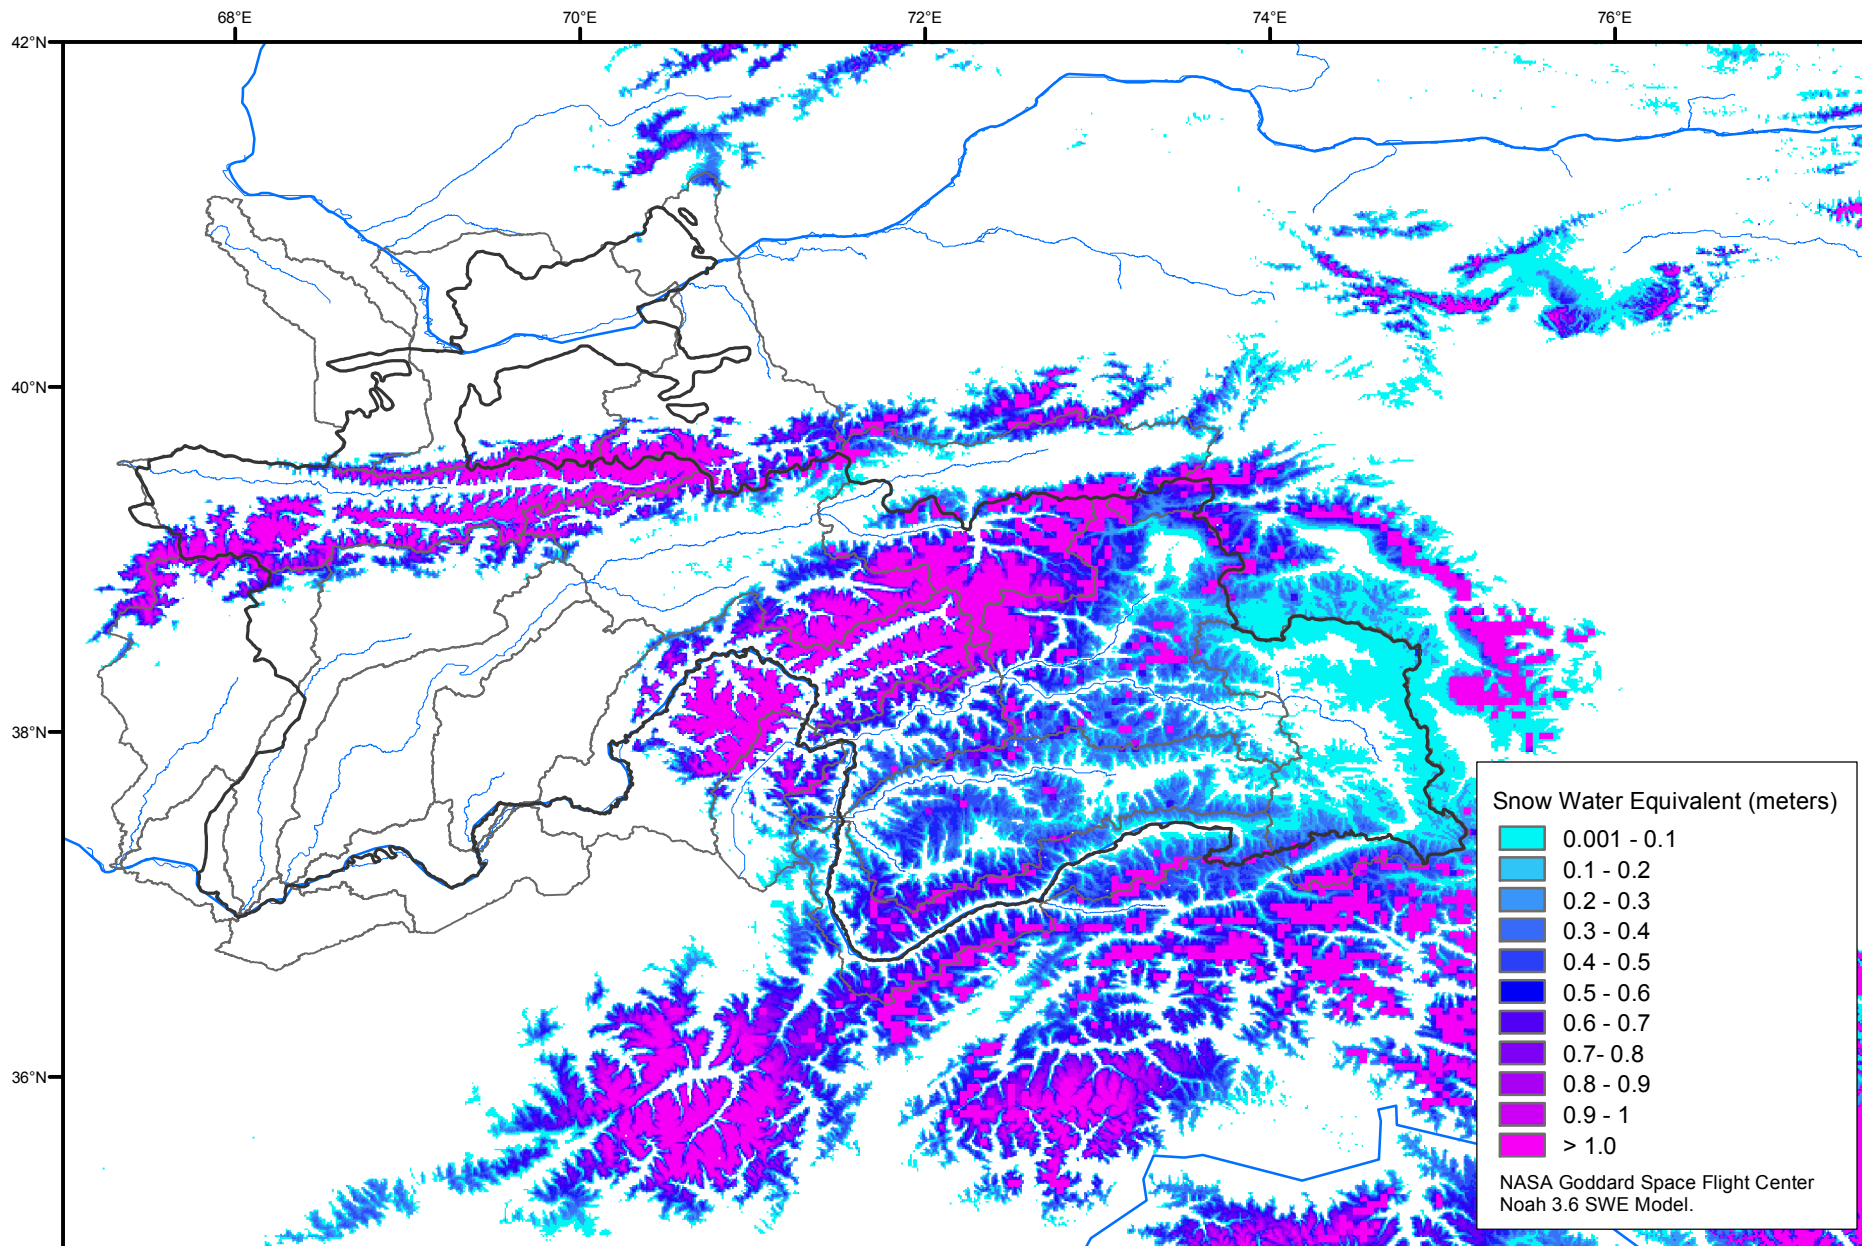

Snow Water Equivalent by Basin

May 31, 2007

Map created by USGS/EROS