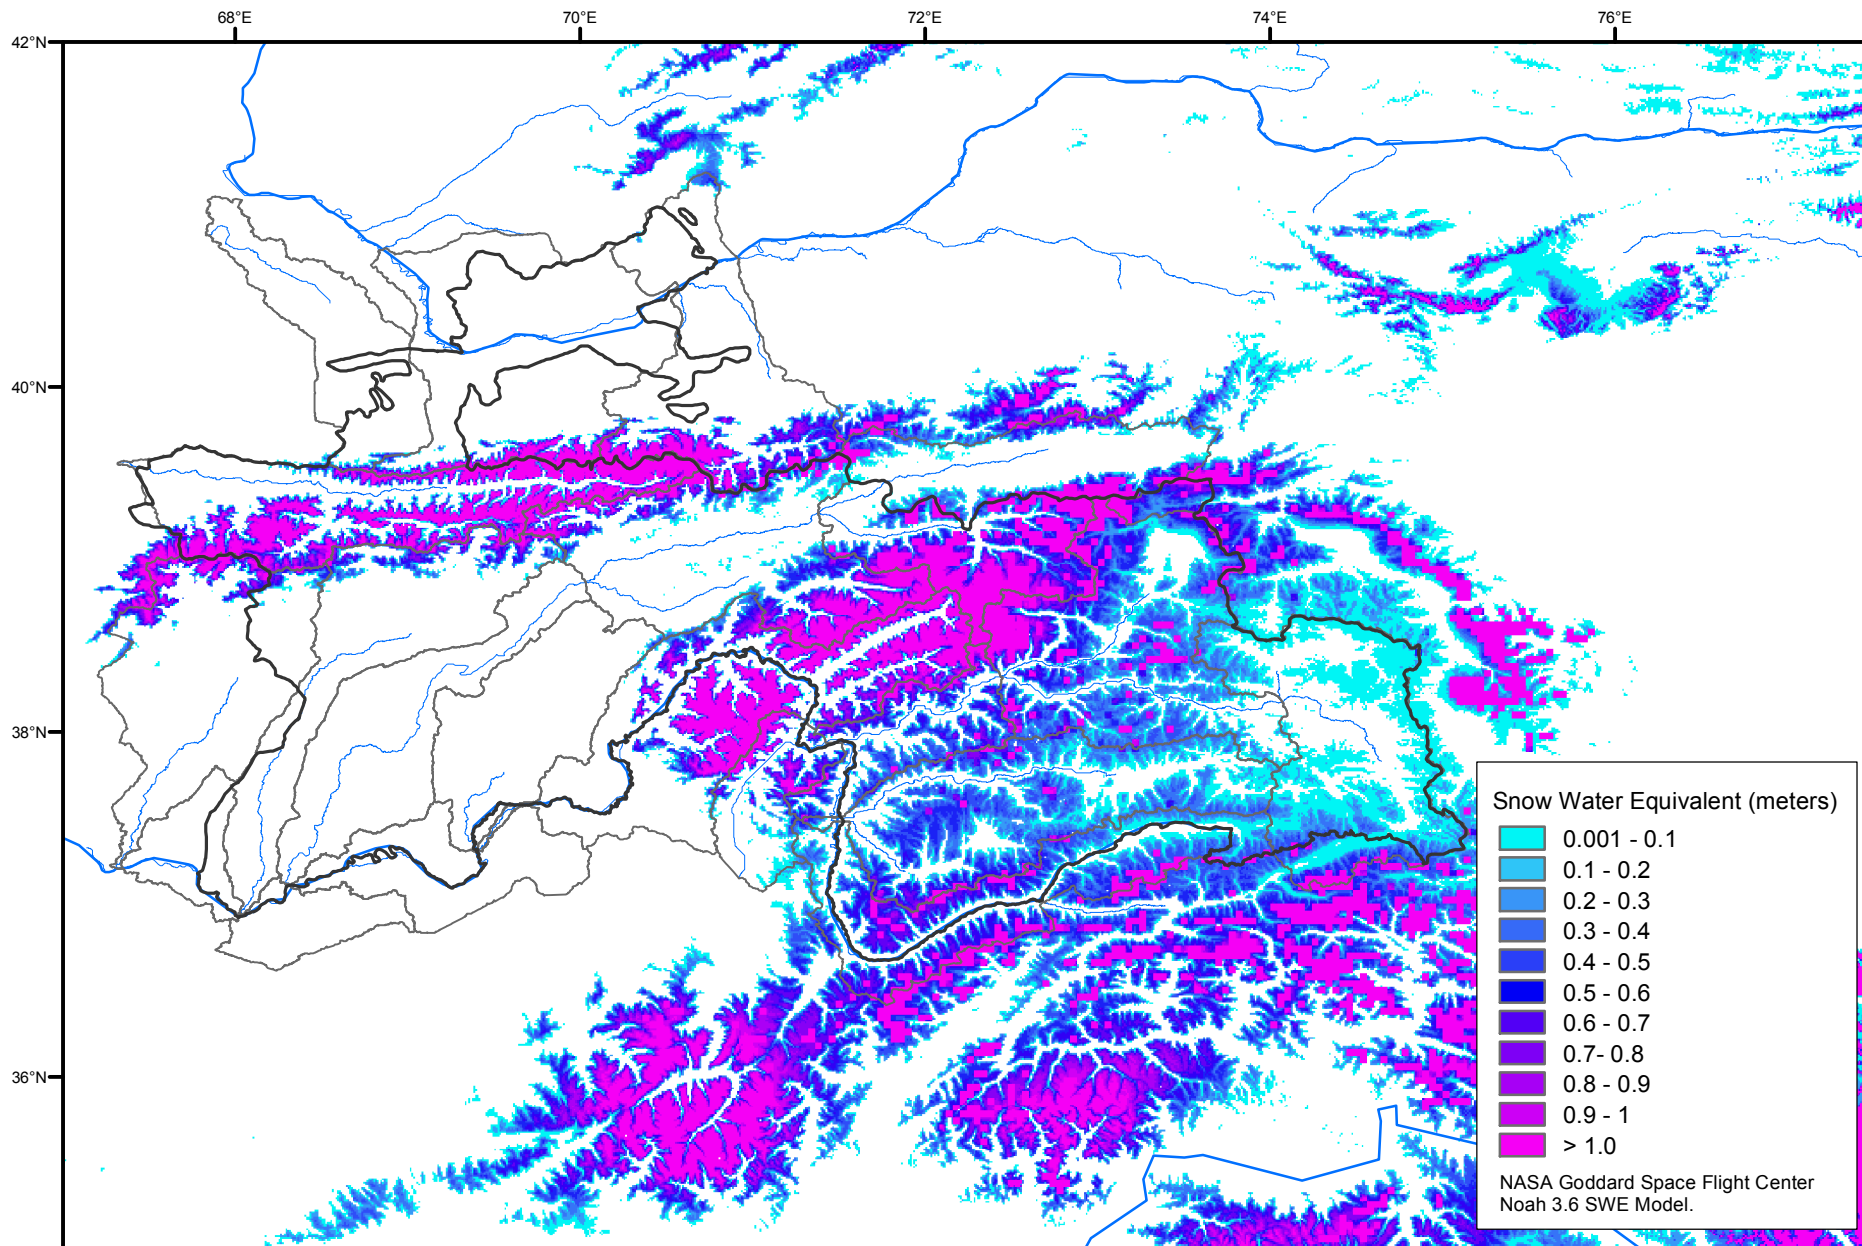

Snow Water Equivalent by Basin

June 01, 2007

Map created by USGS/EROS