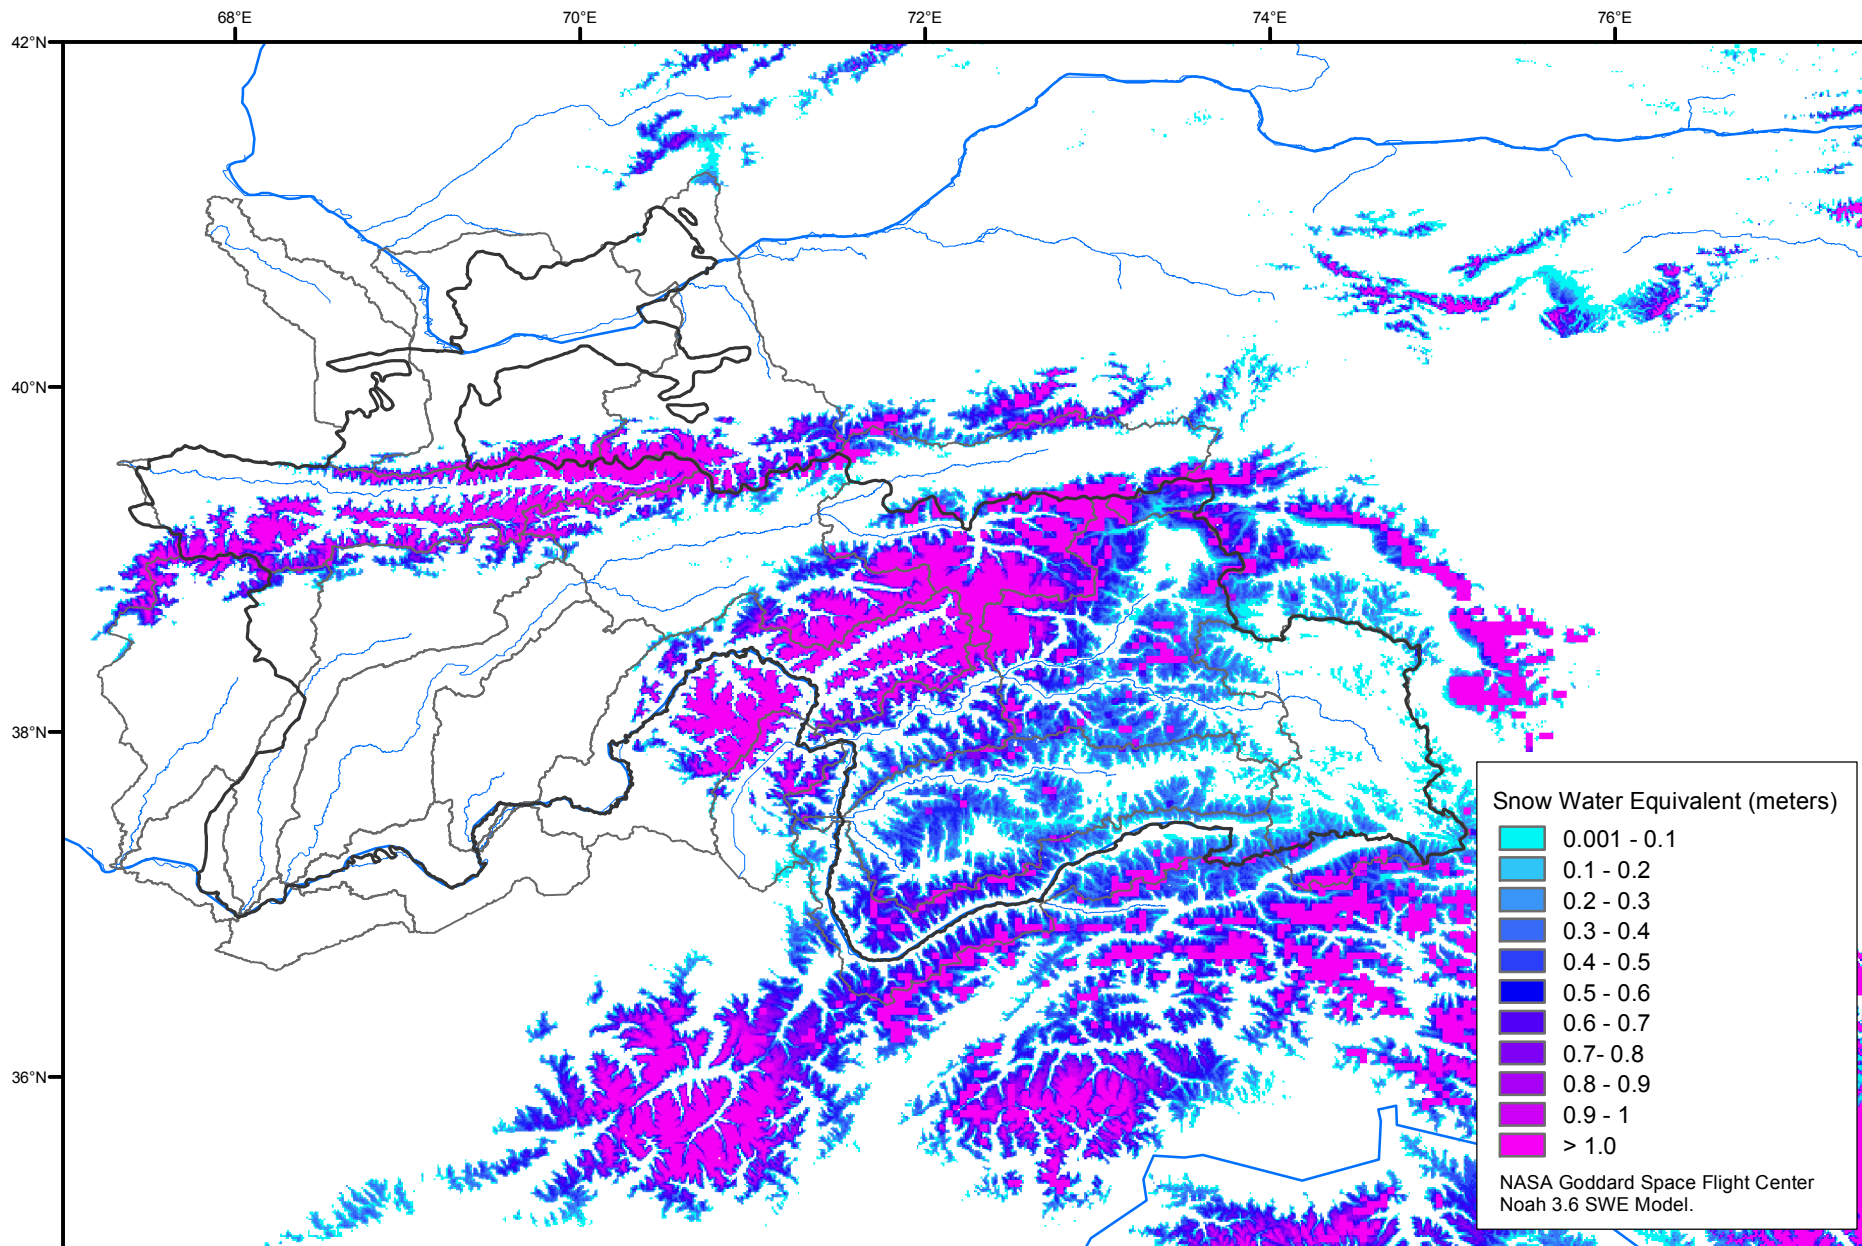

Snow Water Equivalent by Basin

June 10, 2007

Map created by USGS/EROS