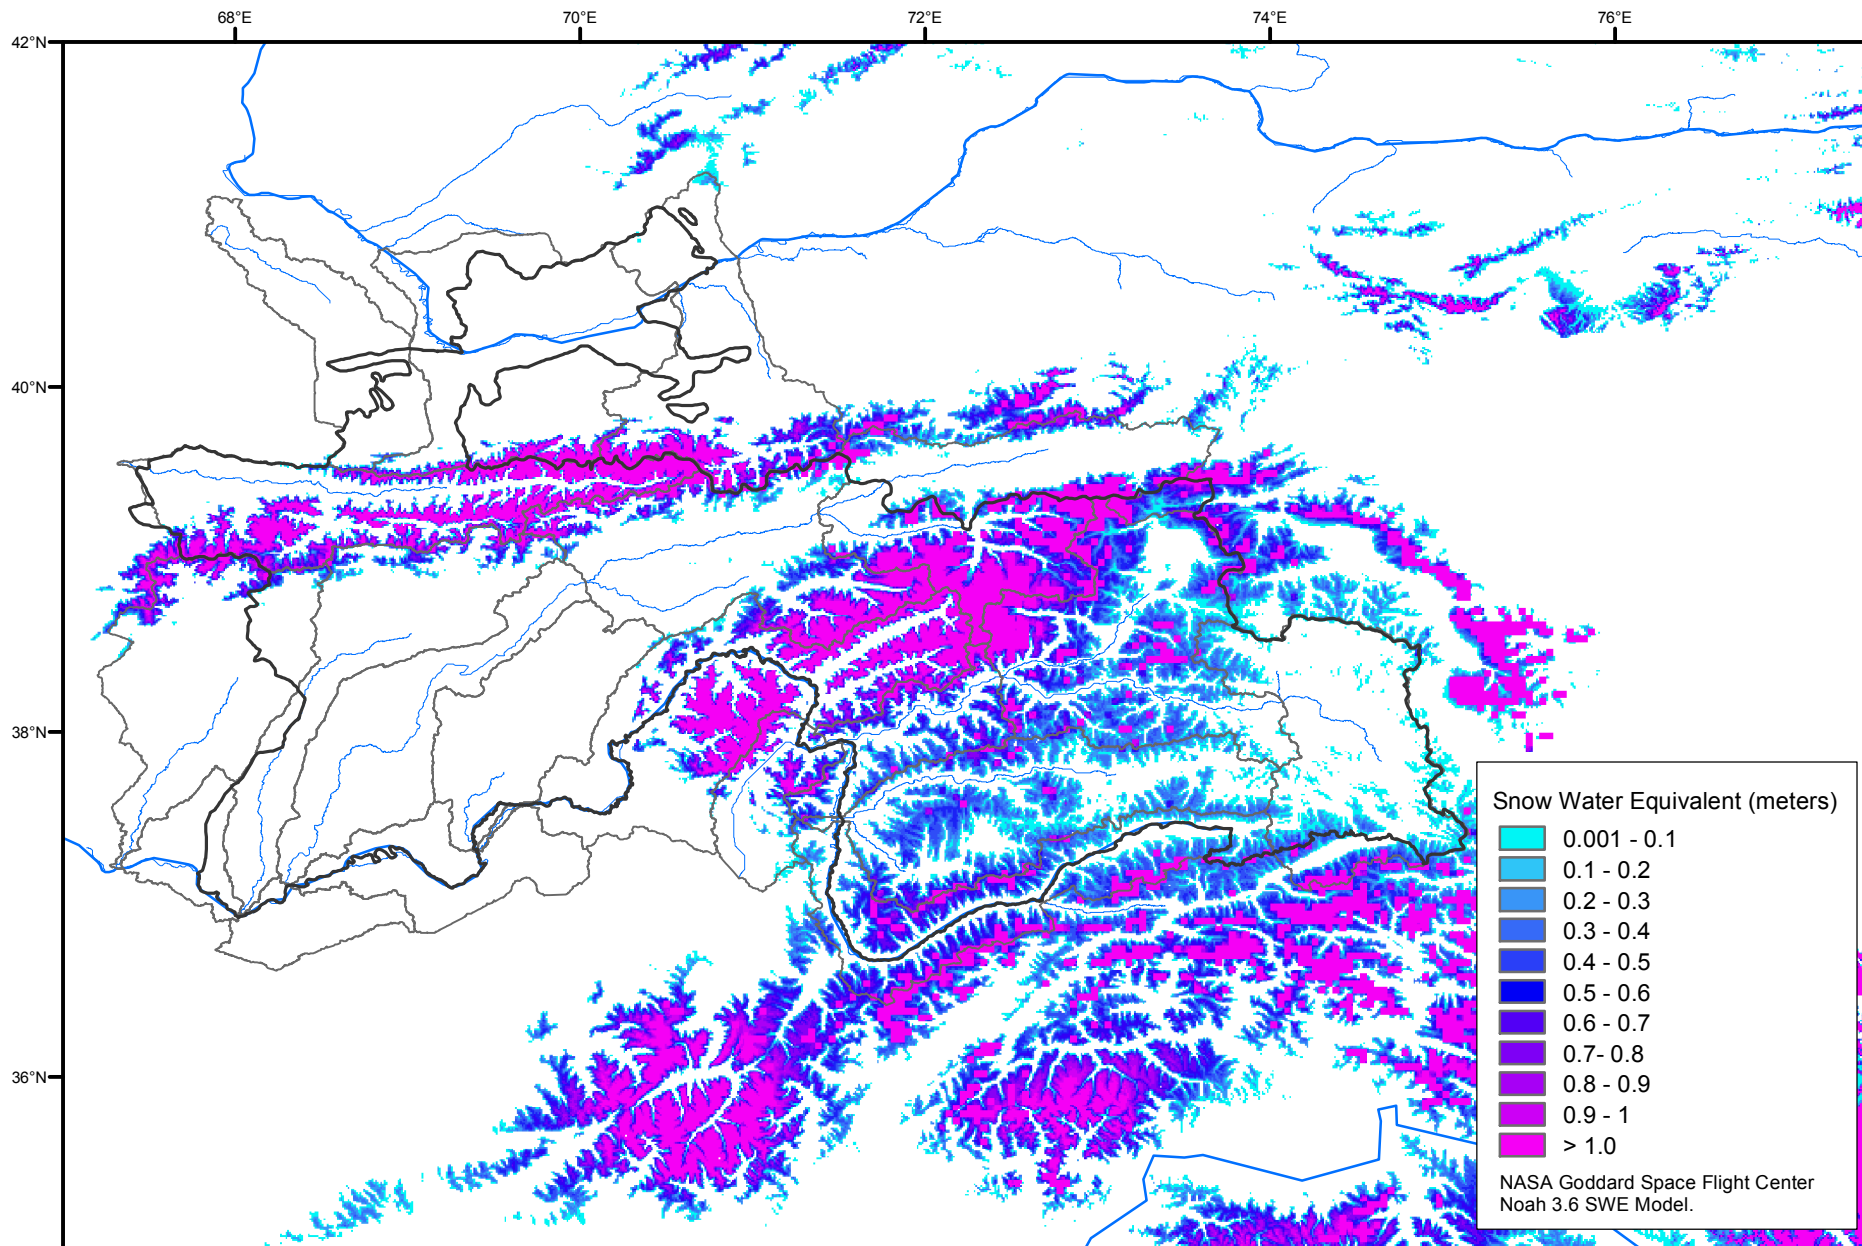

Snow Water Equivalent by Basin

June 13, 2007

Map created by USGS/EROS