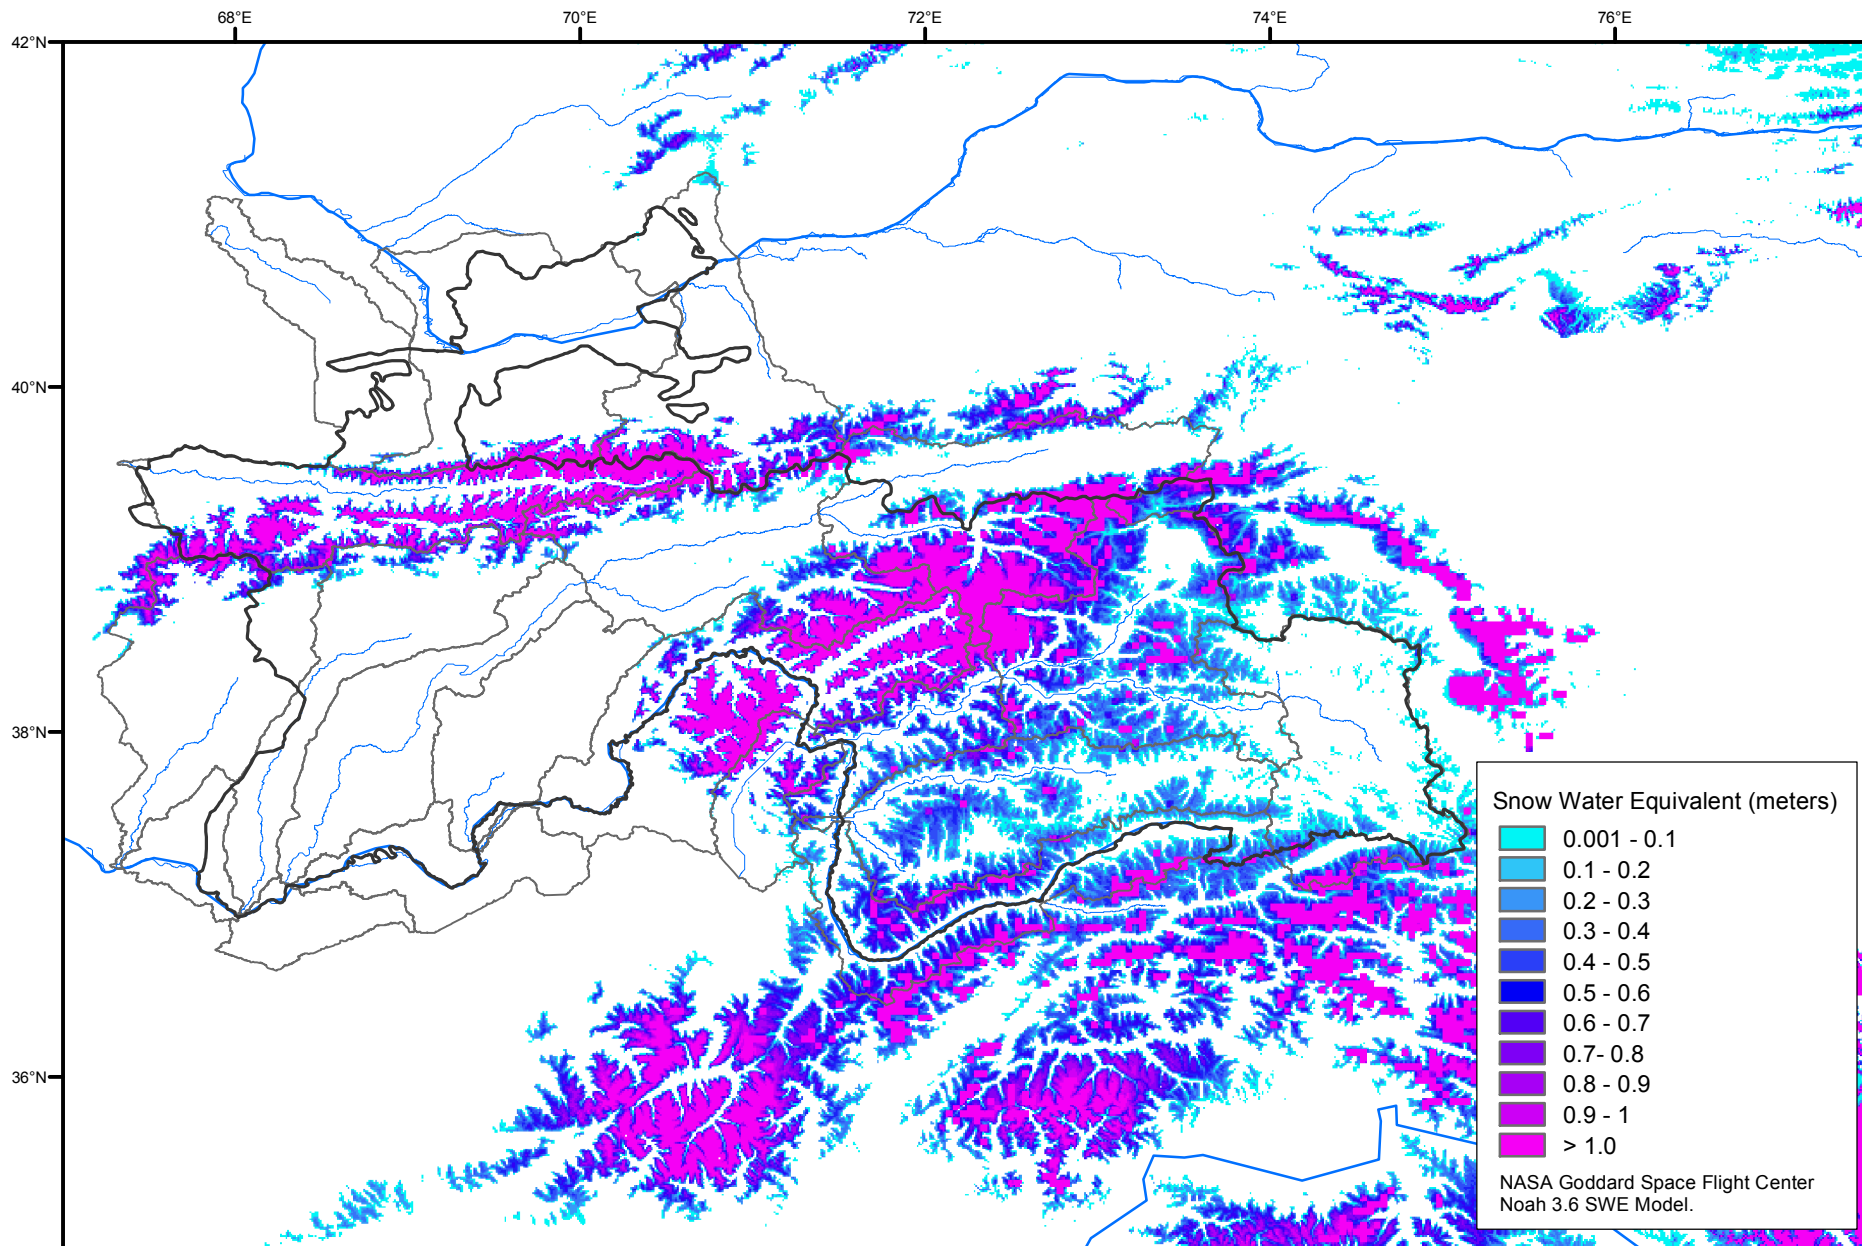

Snow Water Equivalent by Basin

June 14, 2007

Map created by USGS/EROS