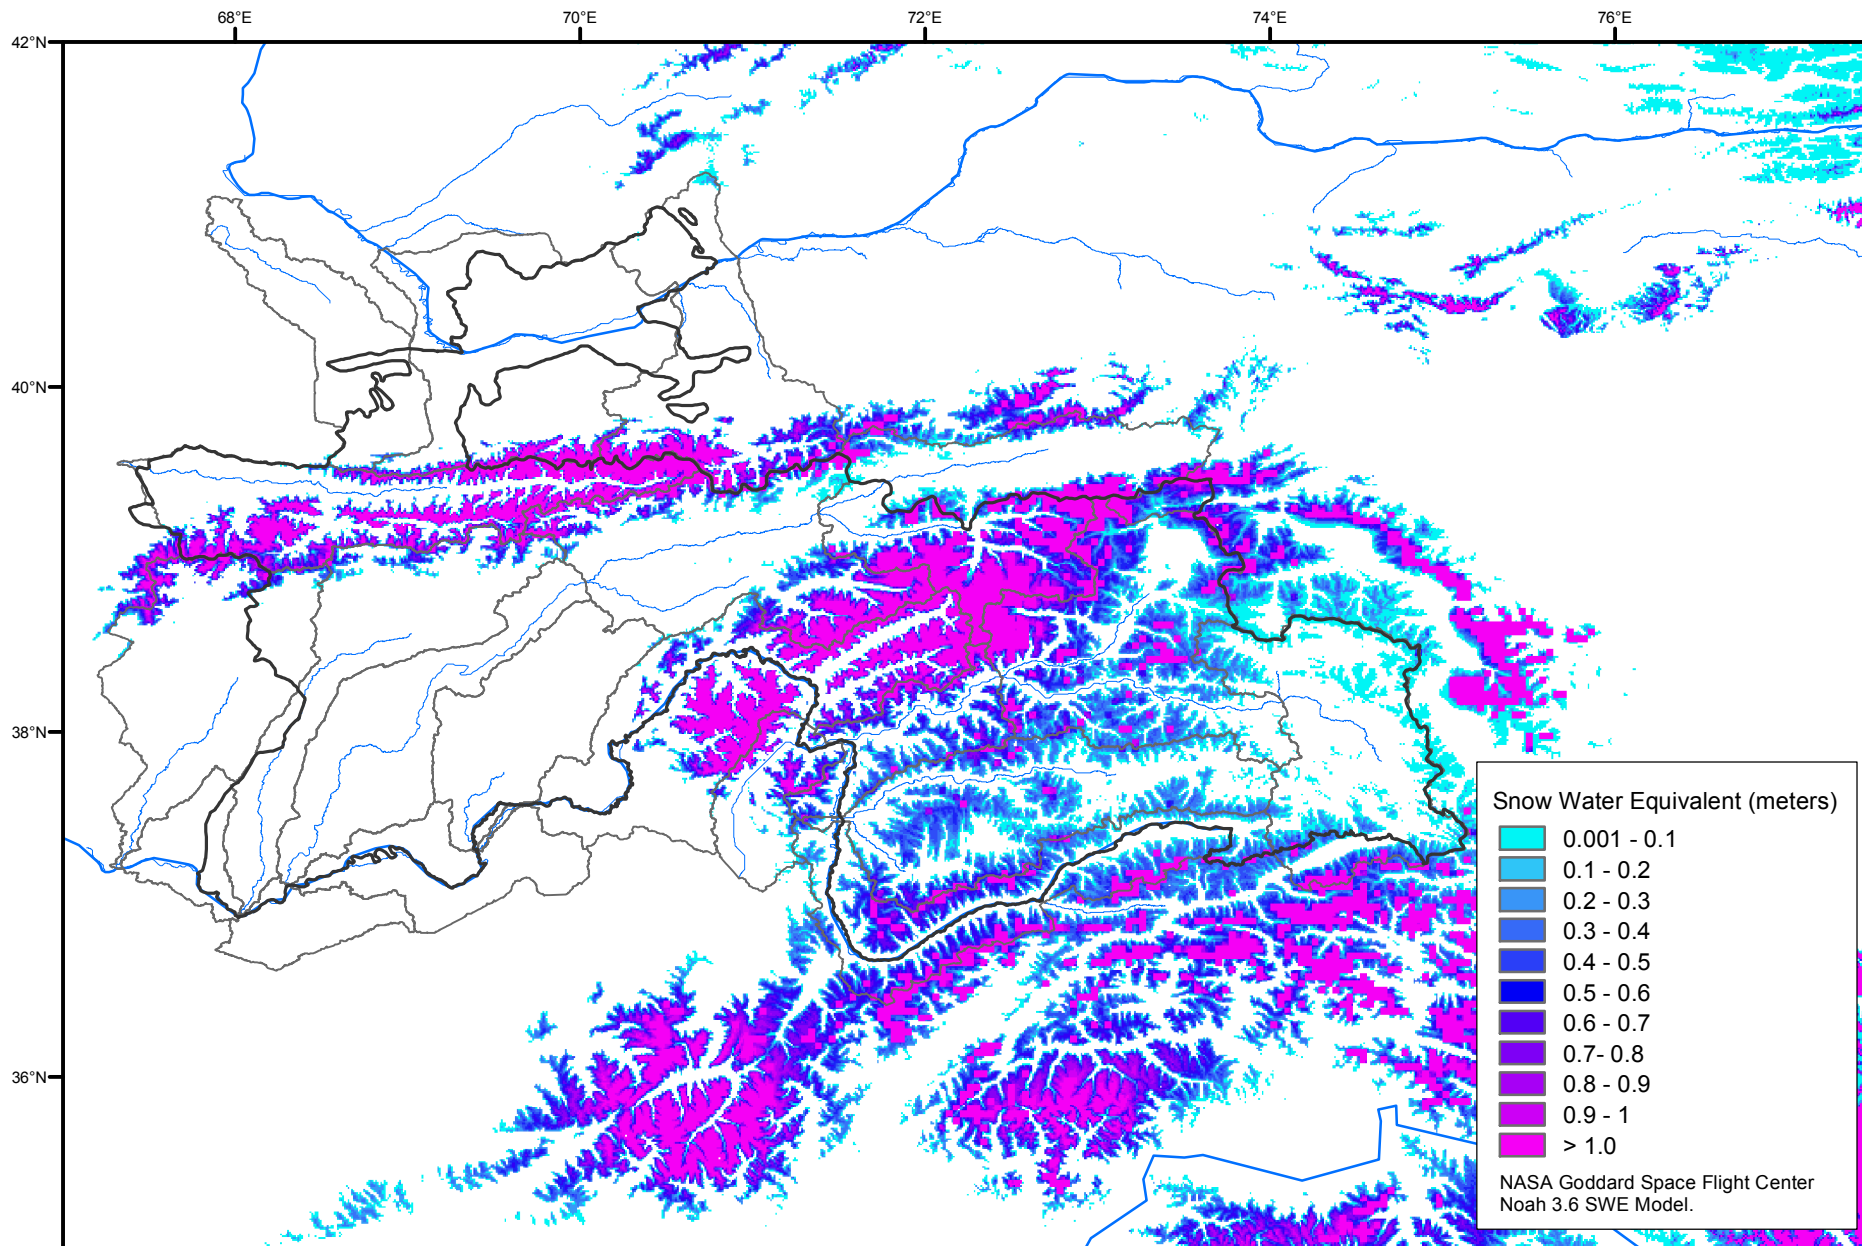

Snow Water Equivalent by Basin

June 15, 2007

Map created by USGS/EROS