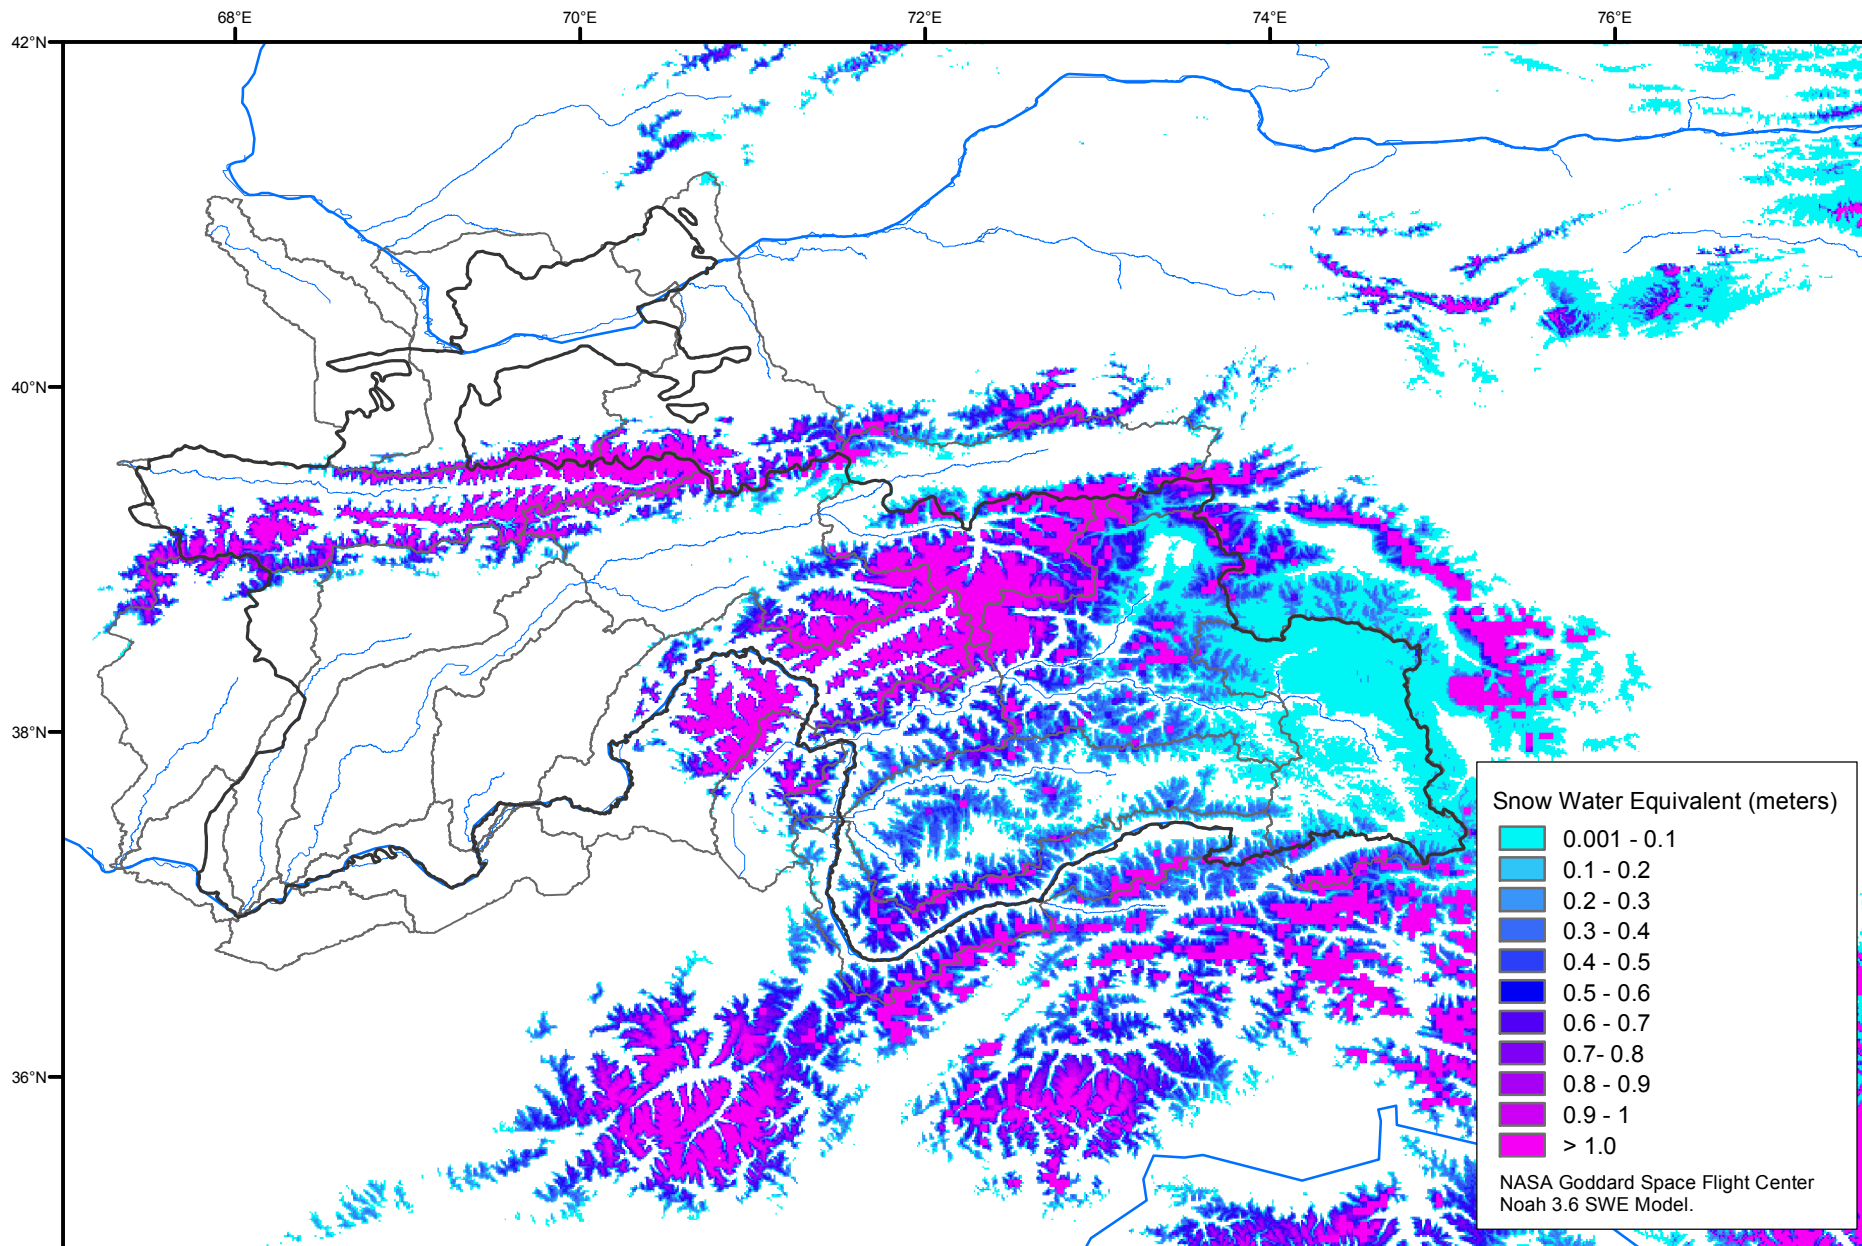

Snow Water Equivalent by Basin

June 18, 2007

Map created by USGS/EROS