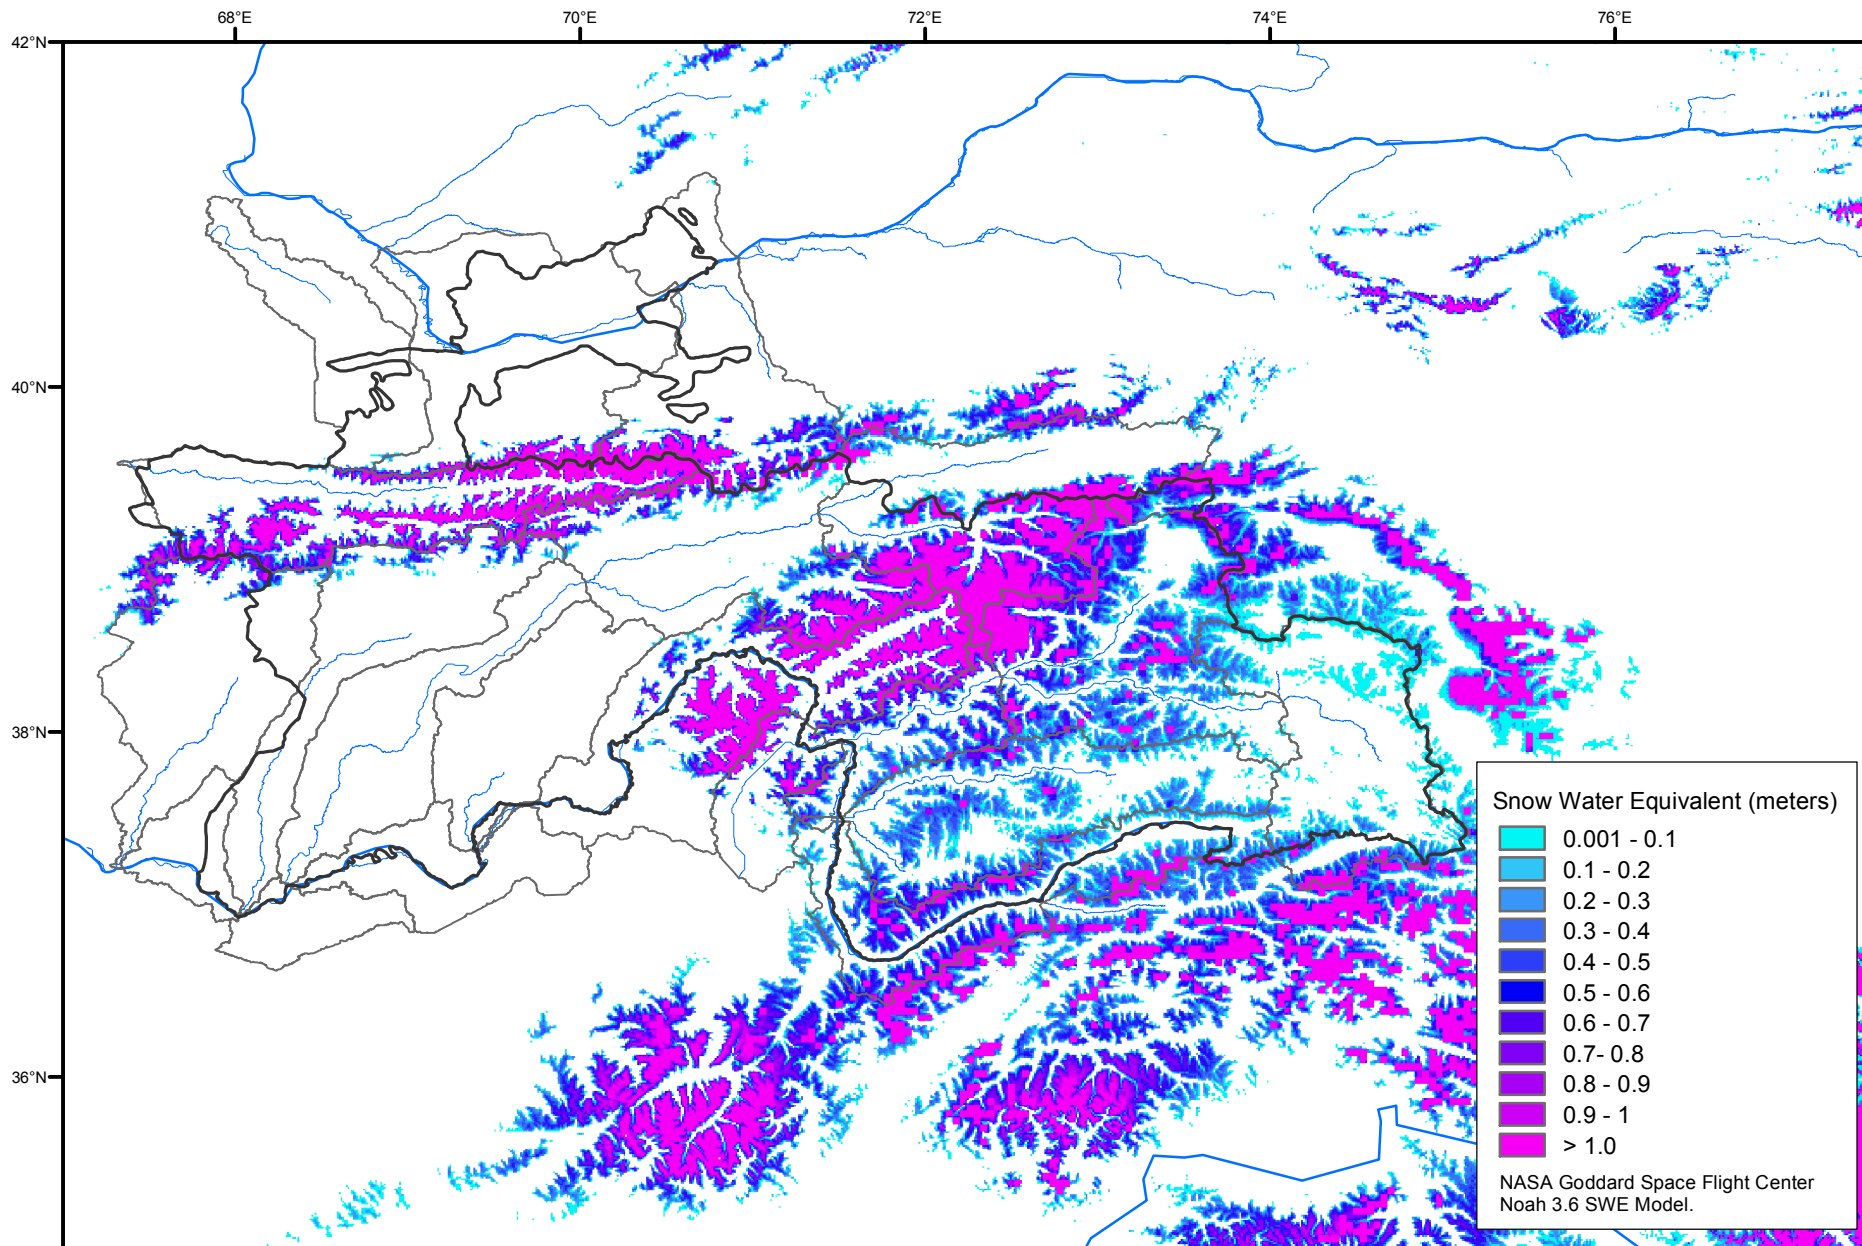

# Snow Water Equivalent by Basin

June 23, 2007

Map created by USGS/EROS