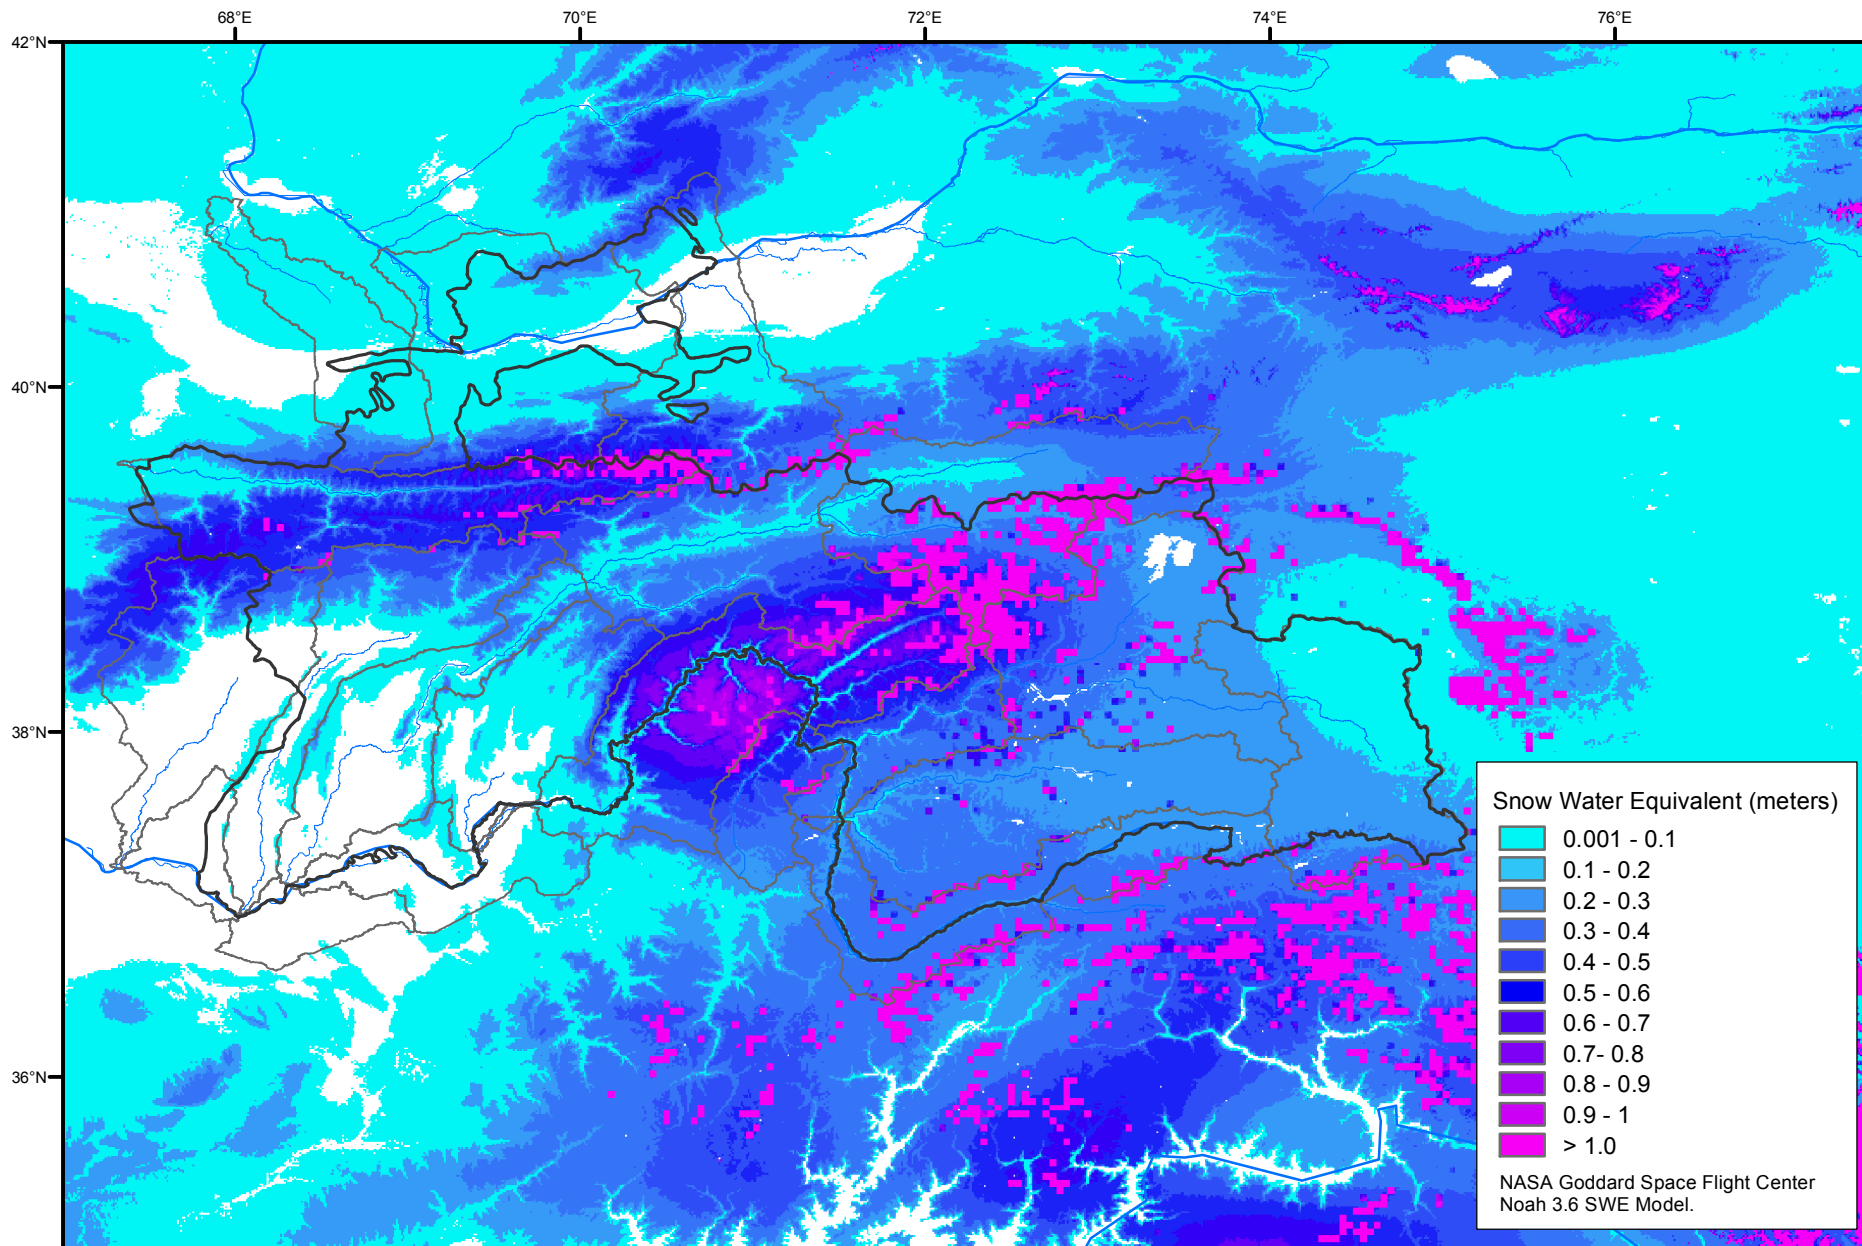

Snow Water Equivalent by Basin

February 24, 2008

Map created by USGS/EROS