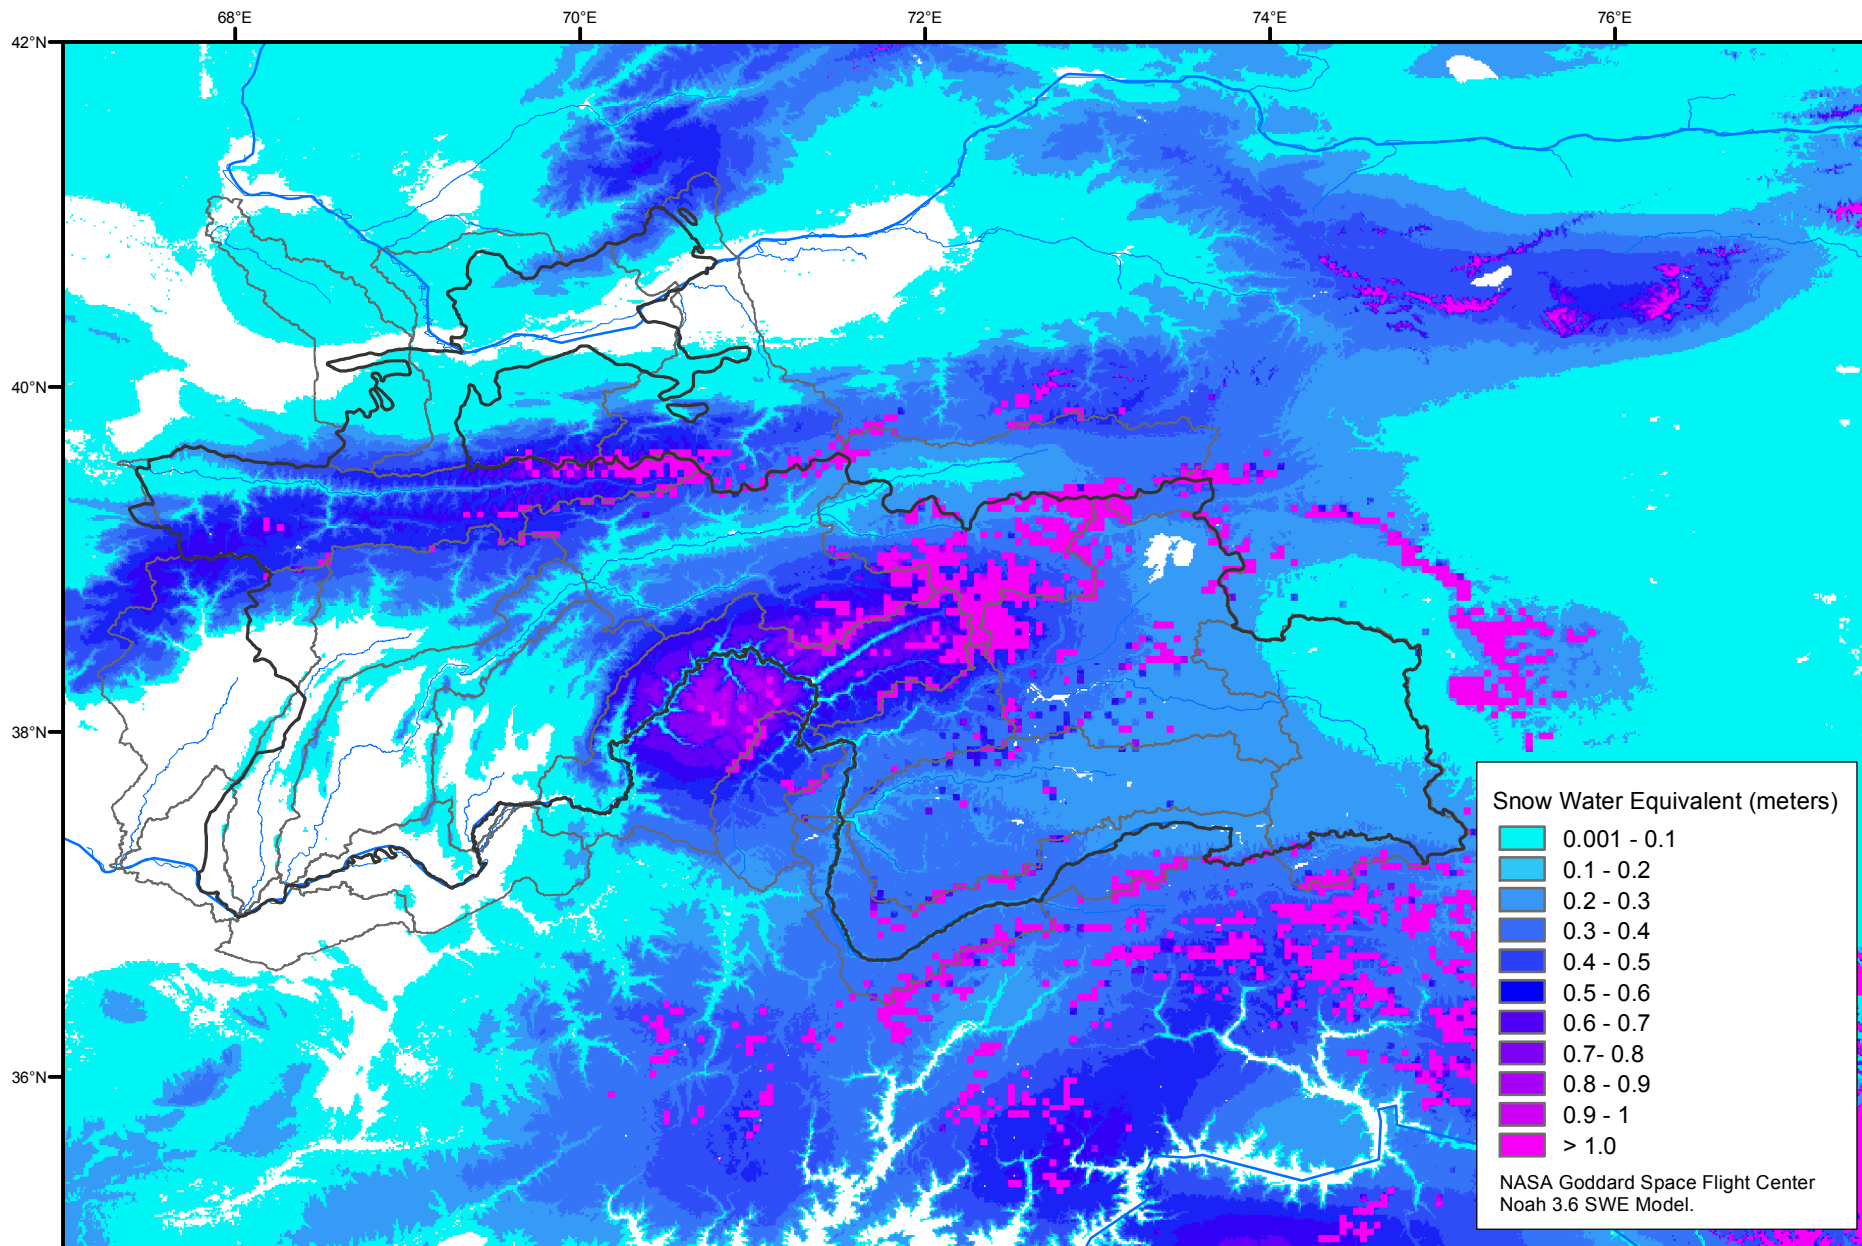

Snow Water Equivalent by Basin

February 25, 2008

Map created by USGS/EROS