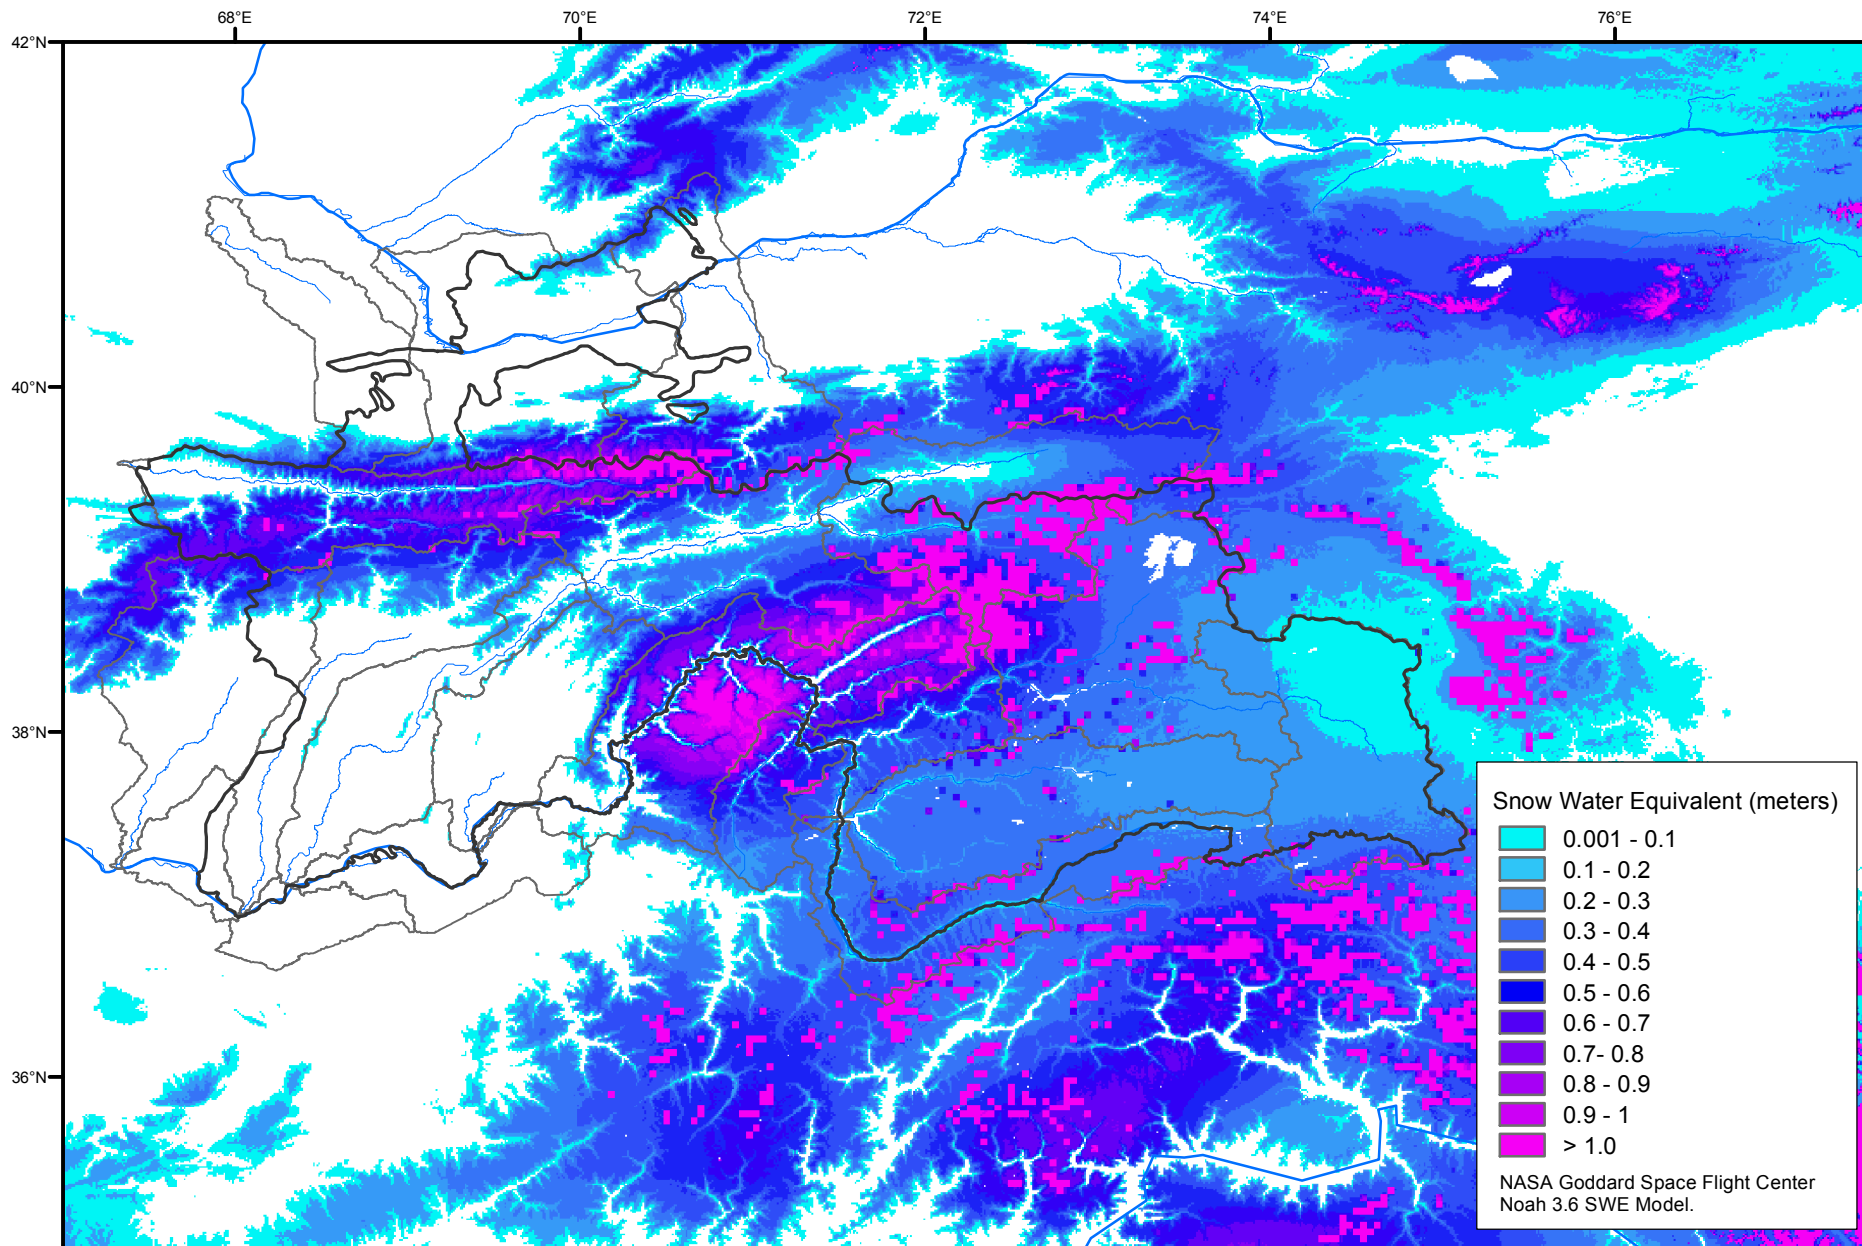

Snow Water Equivalent by Basin

March 15, 2008

Map created by USGS/EROS