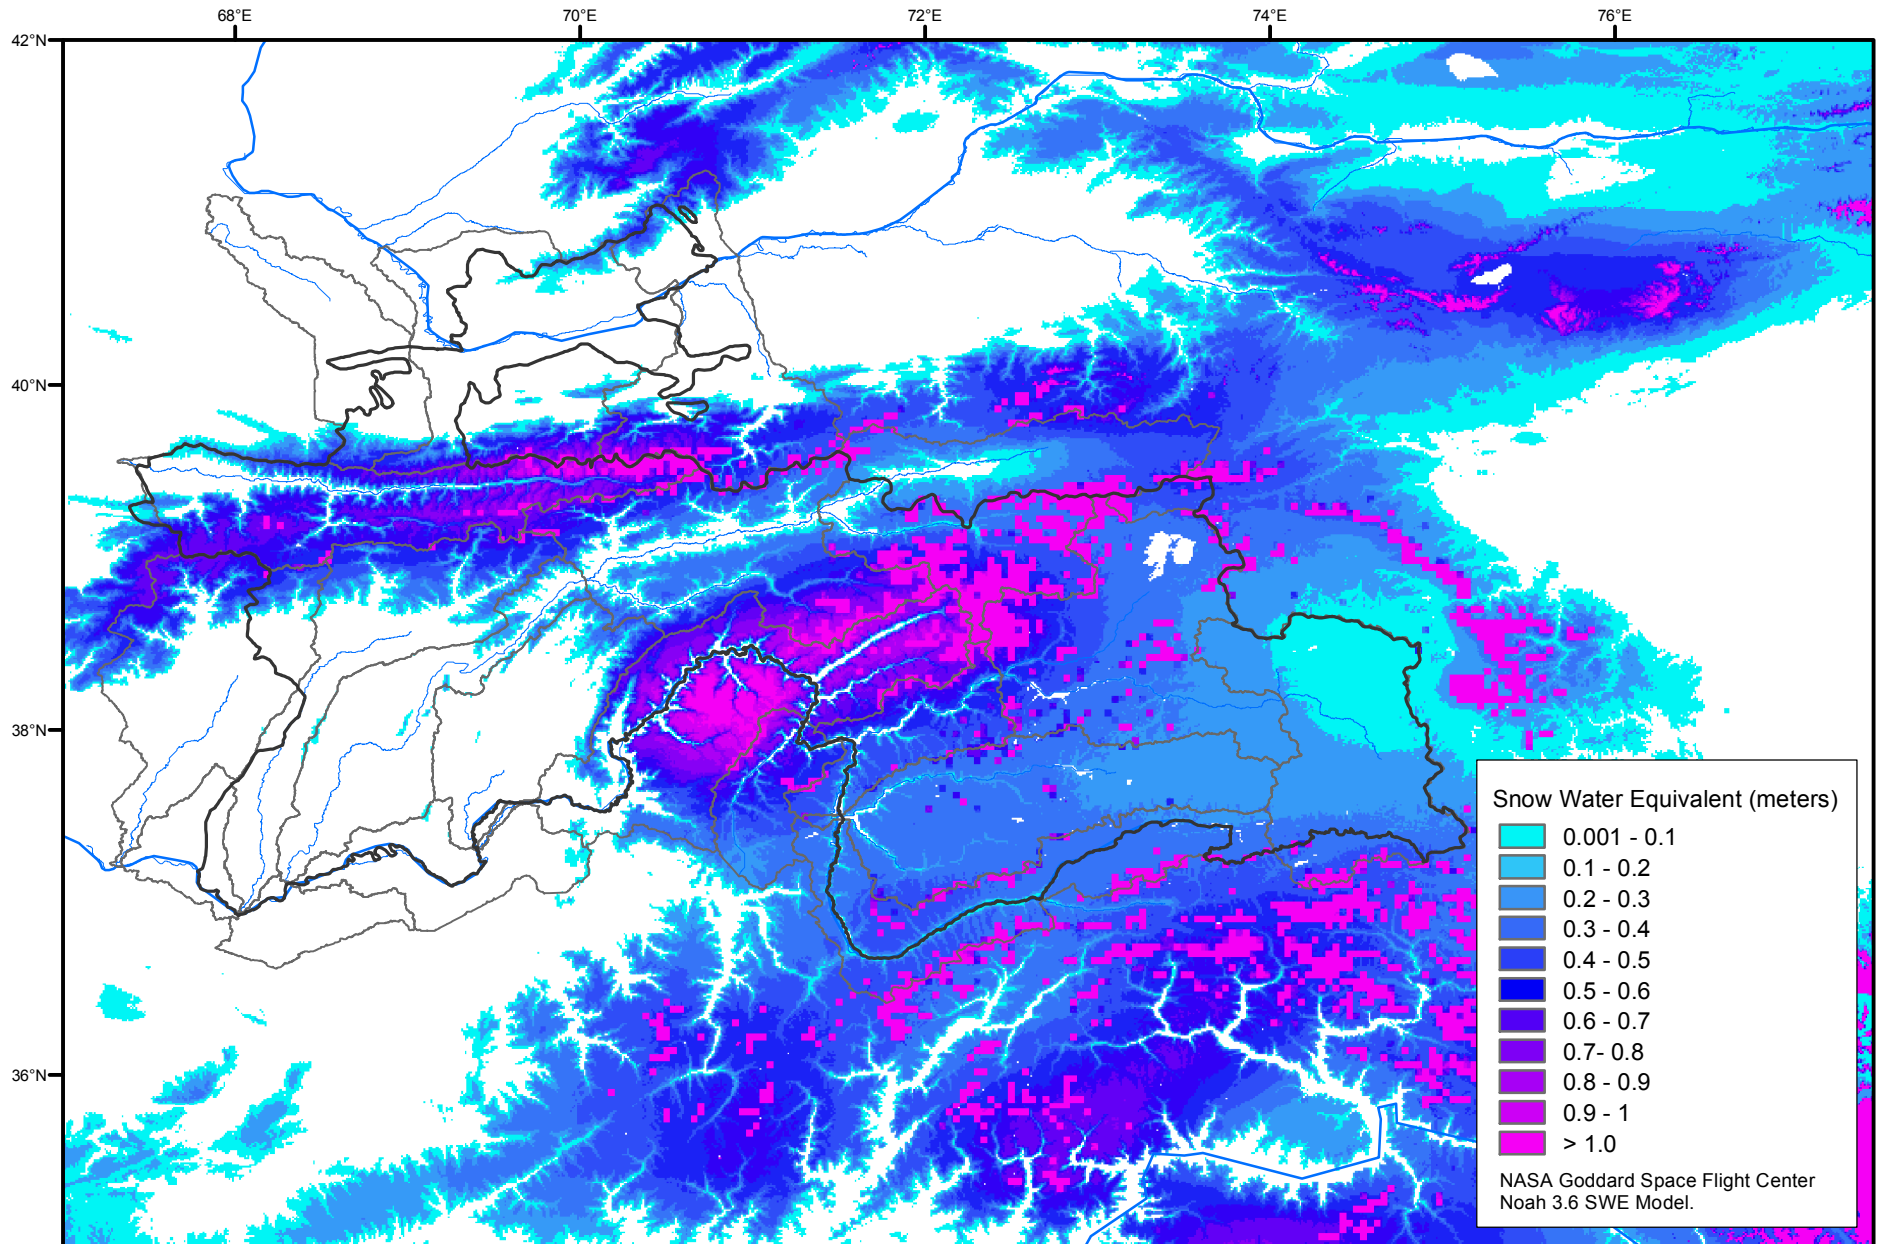

Snow Water Equivalent by Basin

March 16, 2008

Map created by USGS/EROS