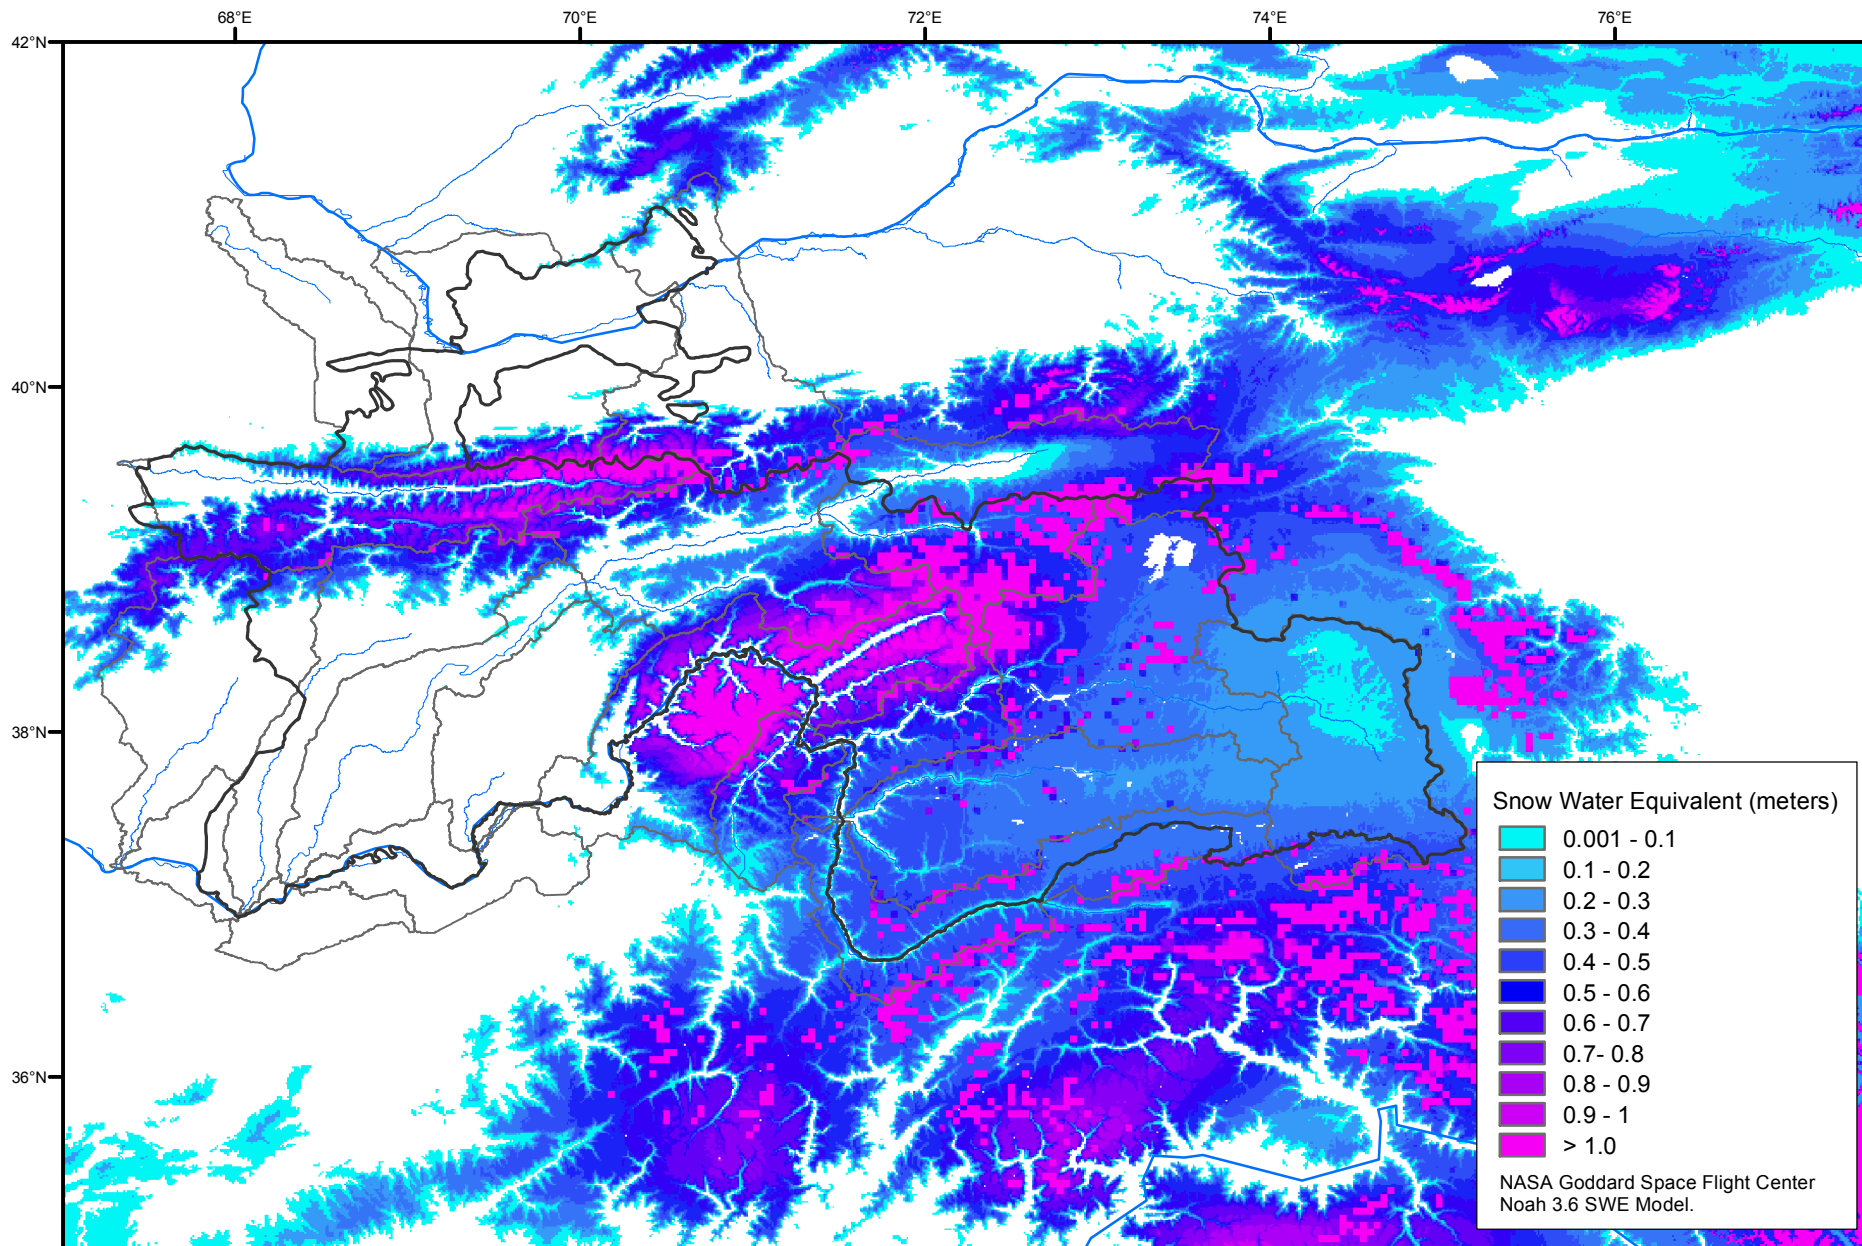

Snow Water Equivalent by Basin

April 06, 2008

Map created by USGS/EROS