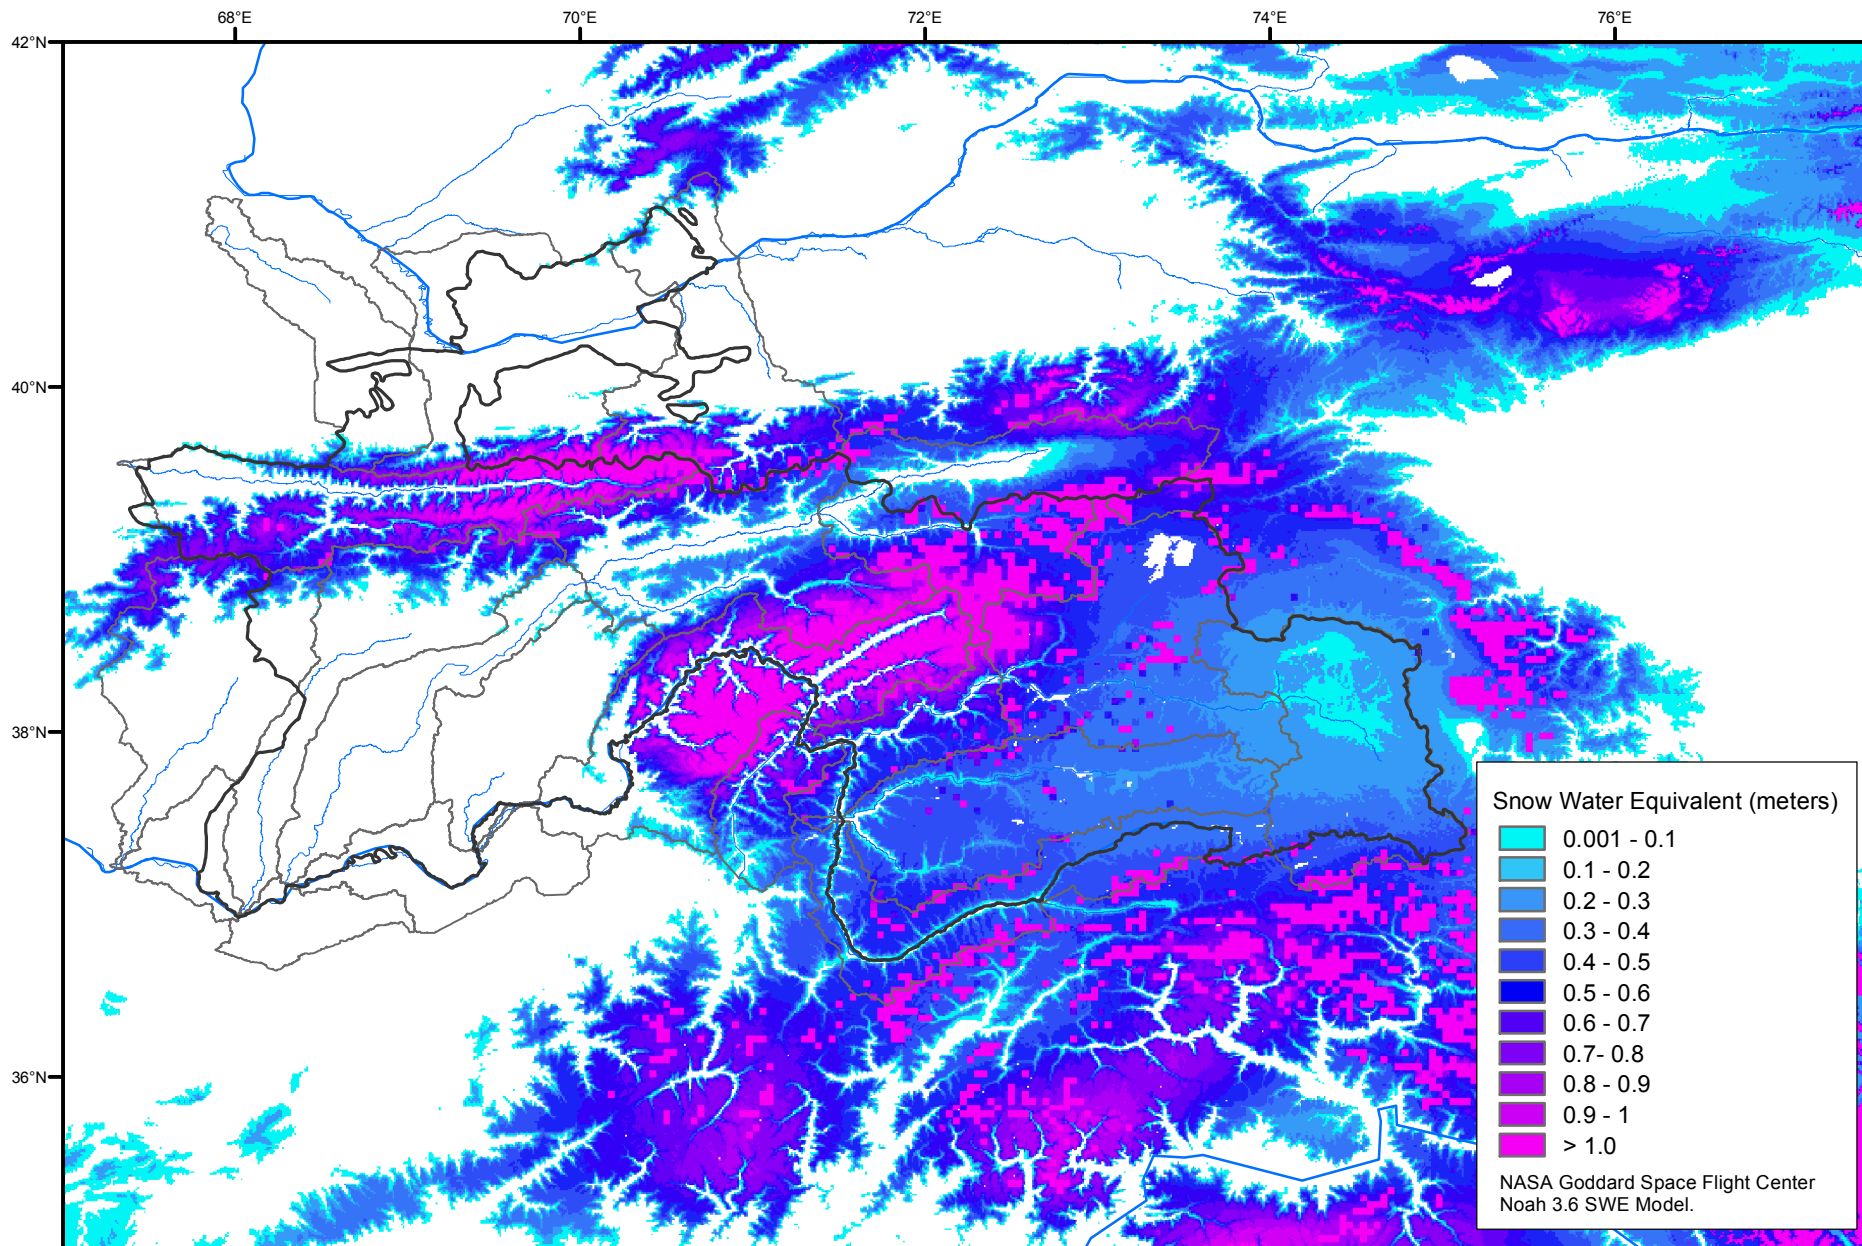

Snow Water Equivalent by Basin

April 14, 2008

Map created by USGS/EROS