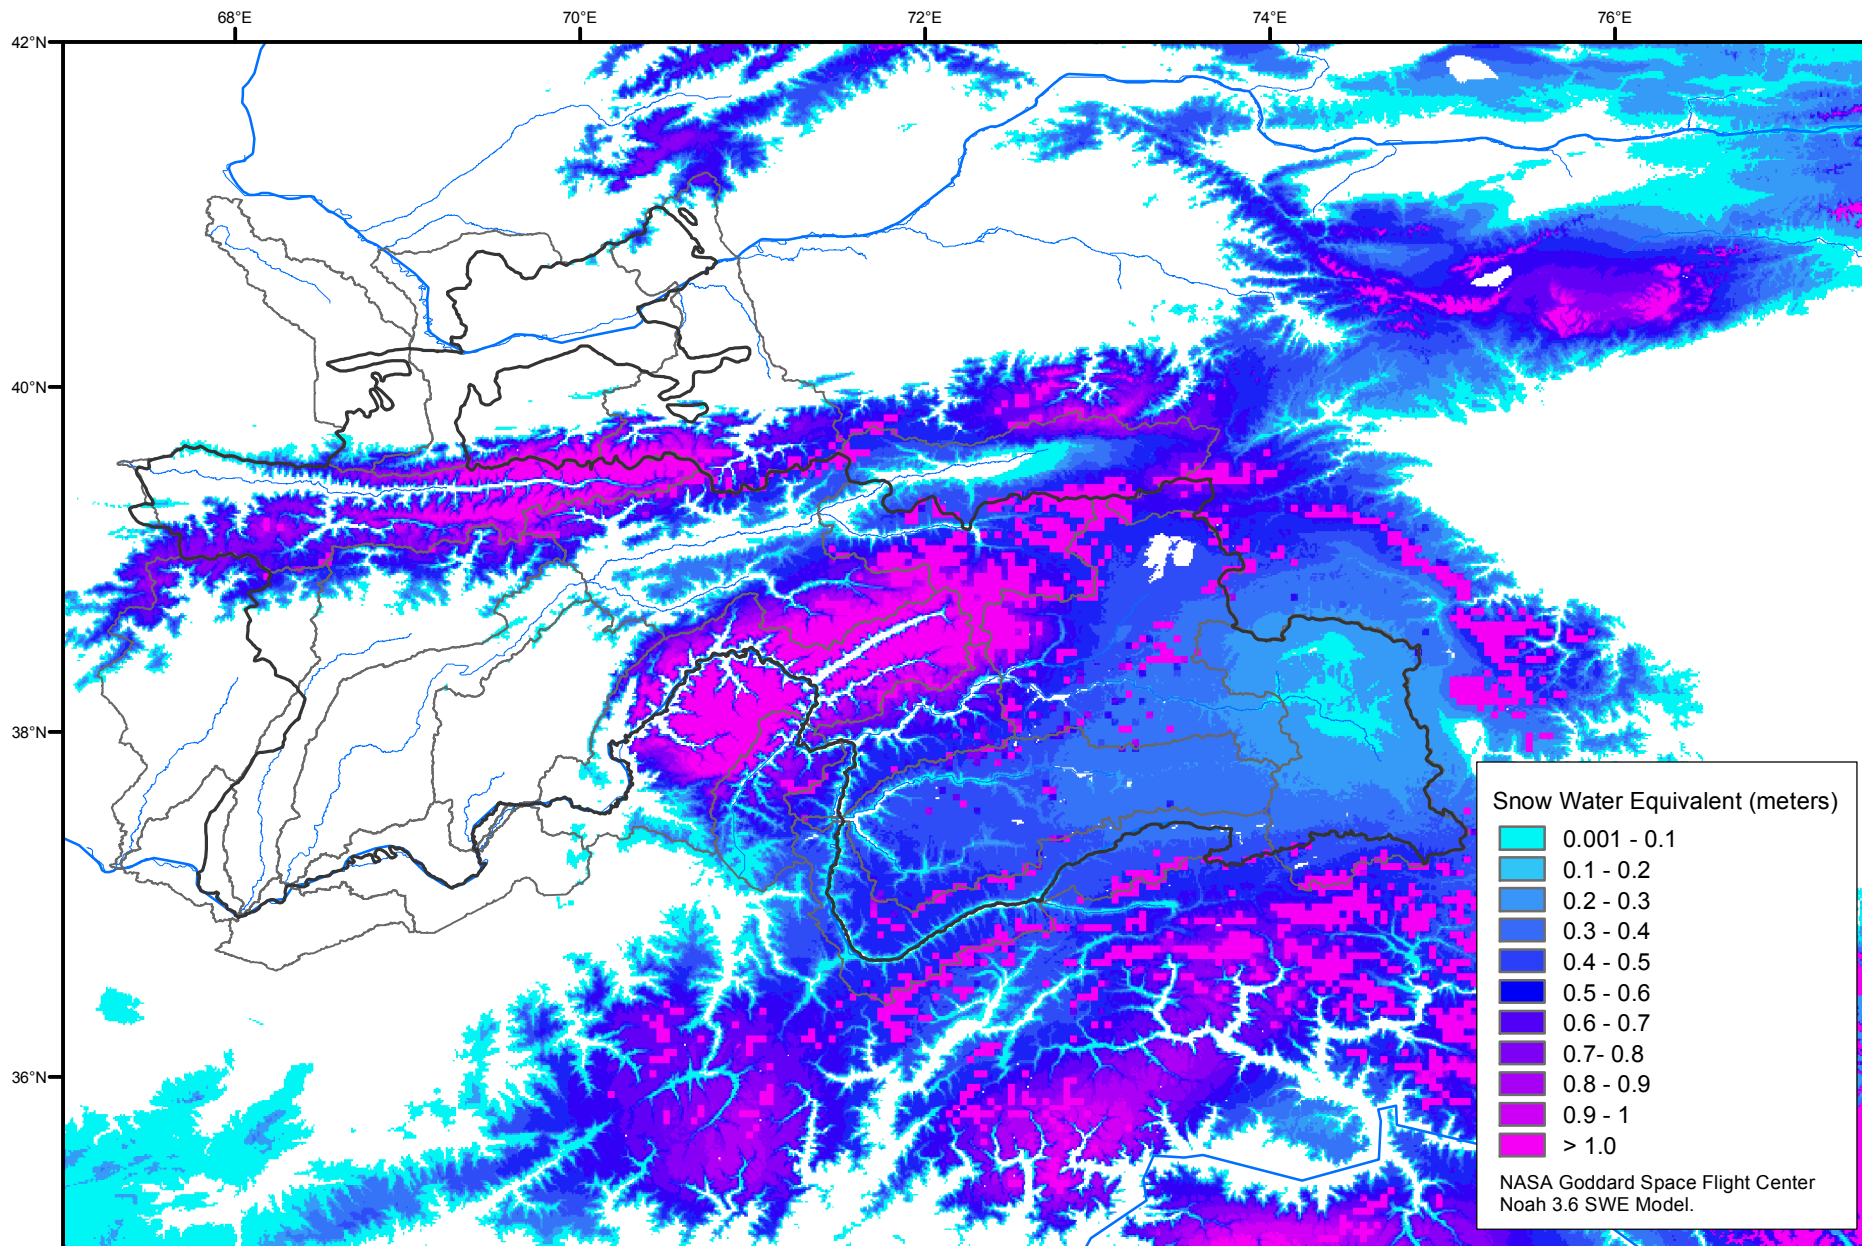

Snow Water Equivalent by Basin

April 16, 2008

Map created by USGS/EROS