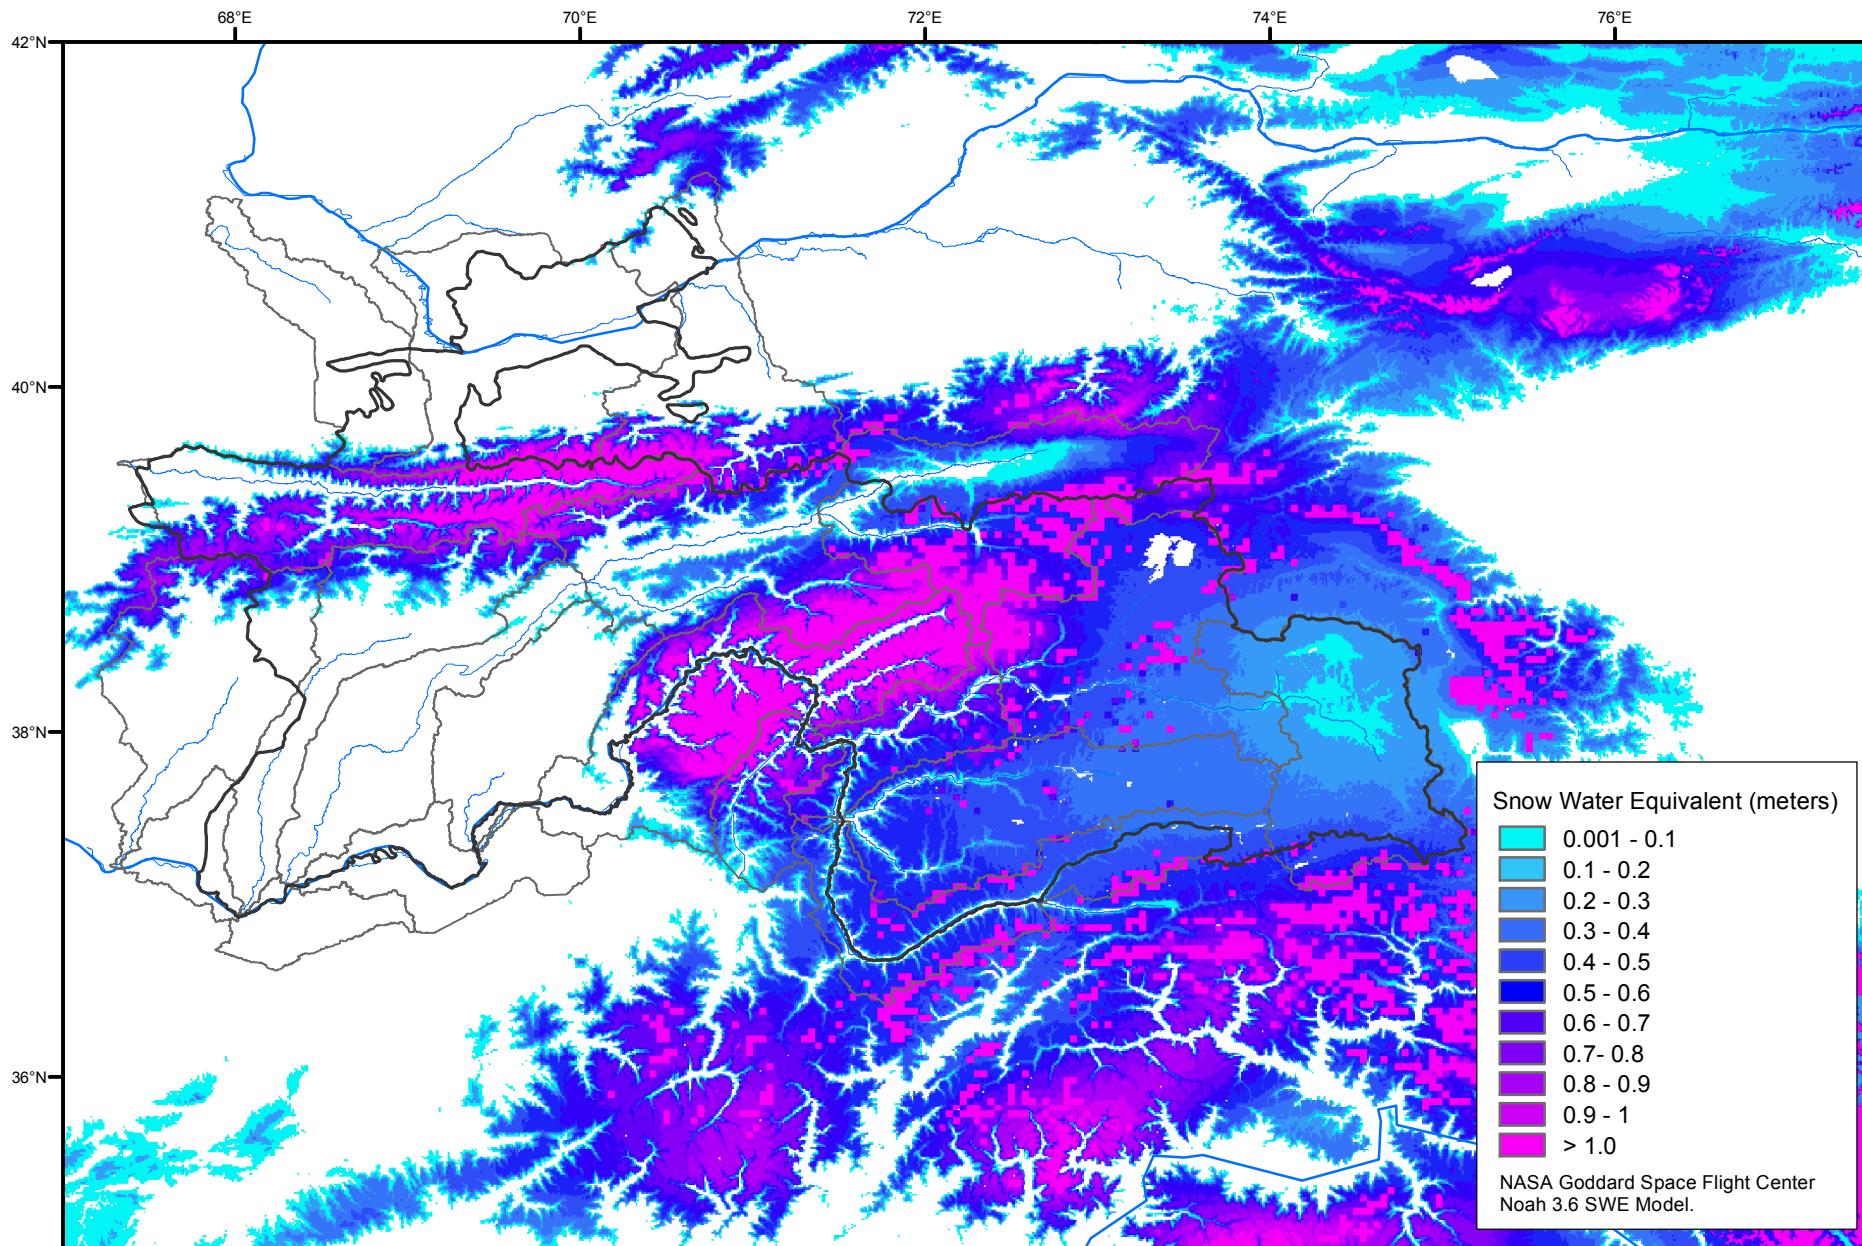

Snow Water Equivalent by Basin

April 20, 2008

Map created by USGS/EROS