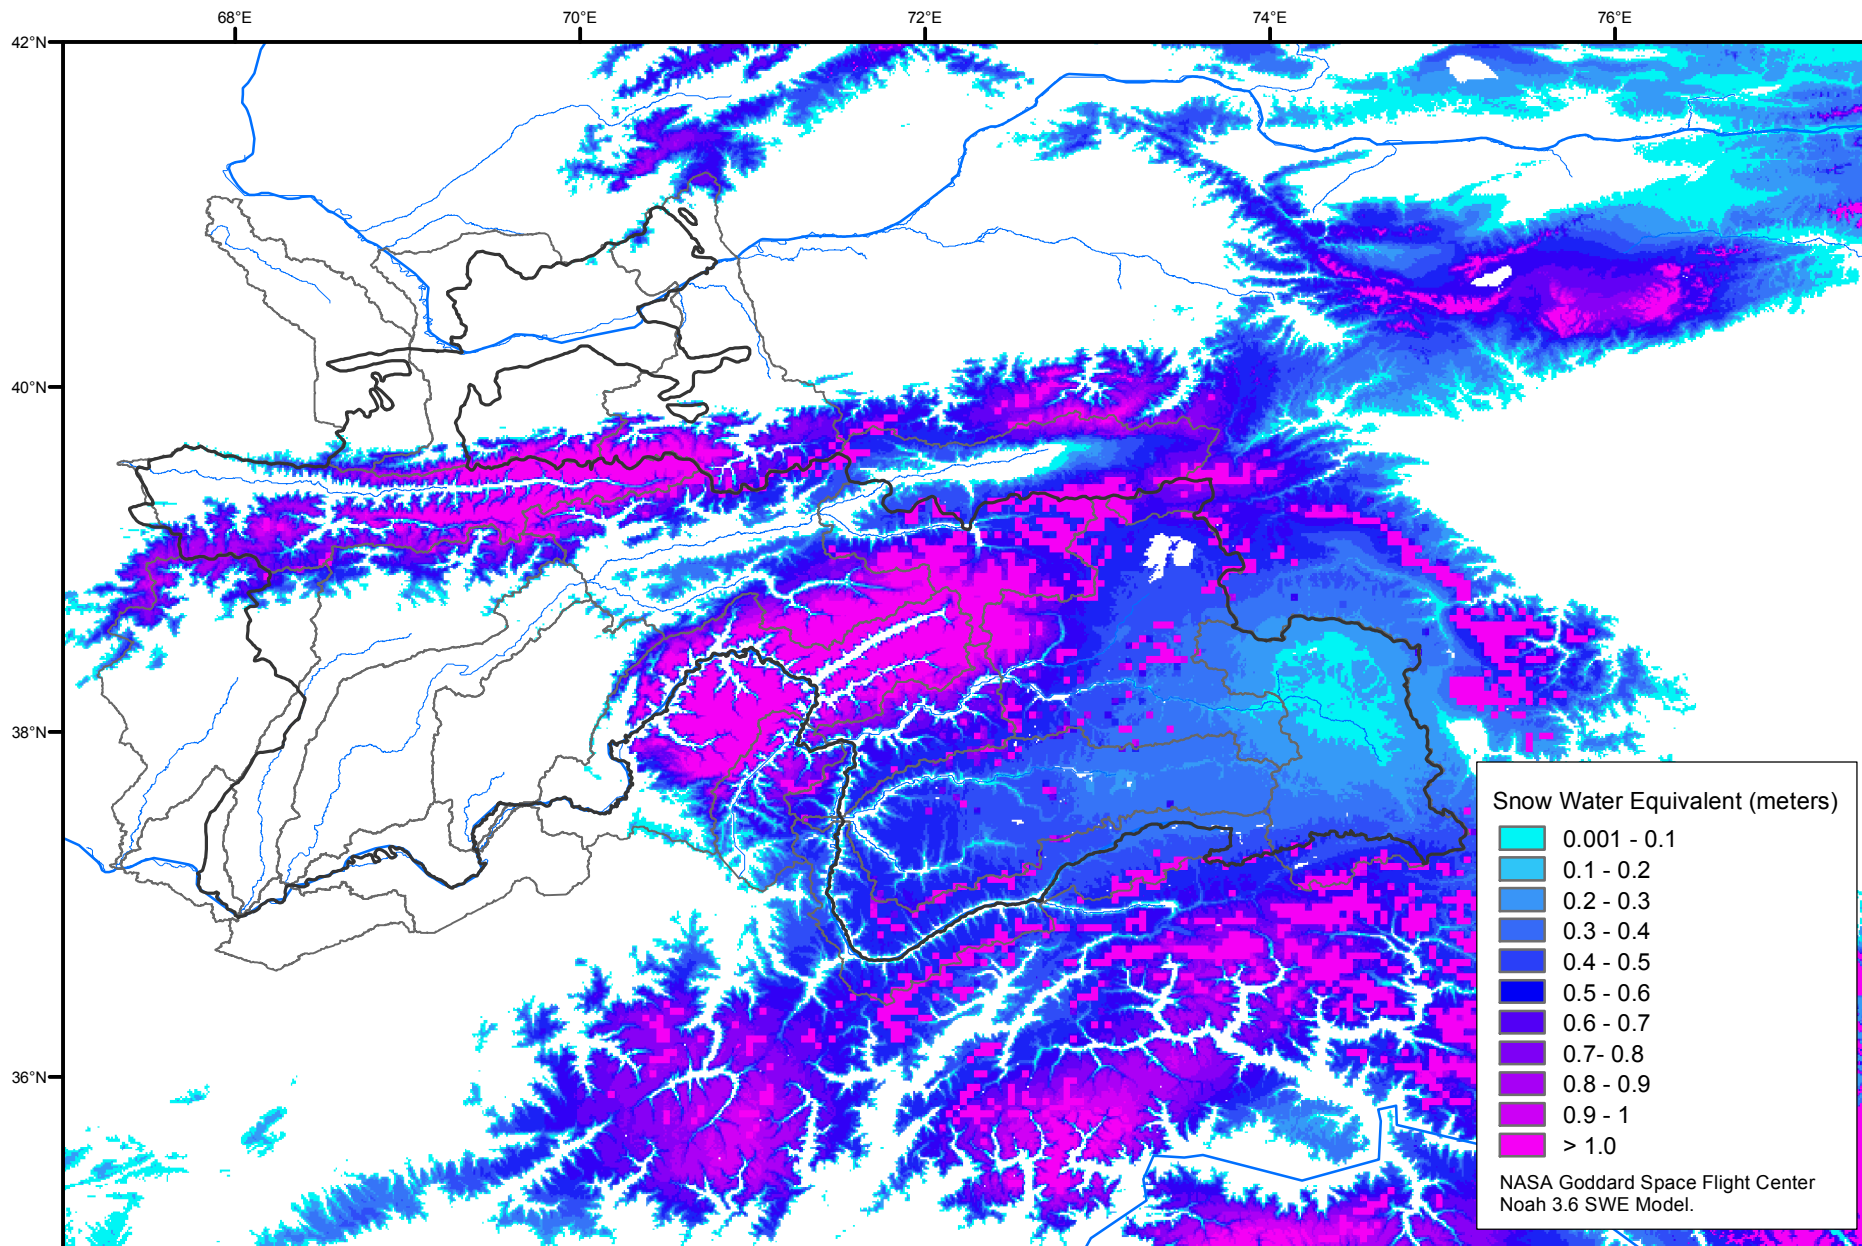

# Snow Water Equivalent by Basin

April 25, 2008

Map created by USGS/EROS