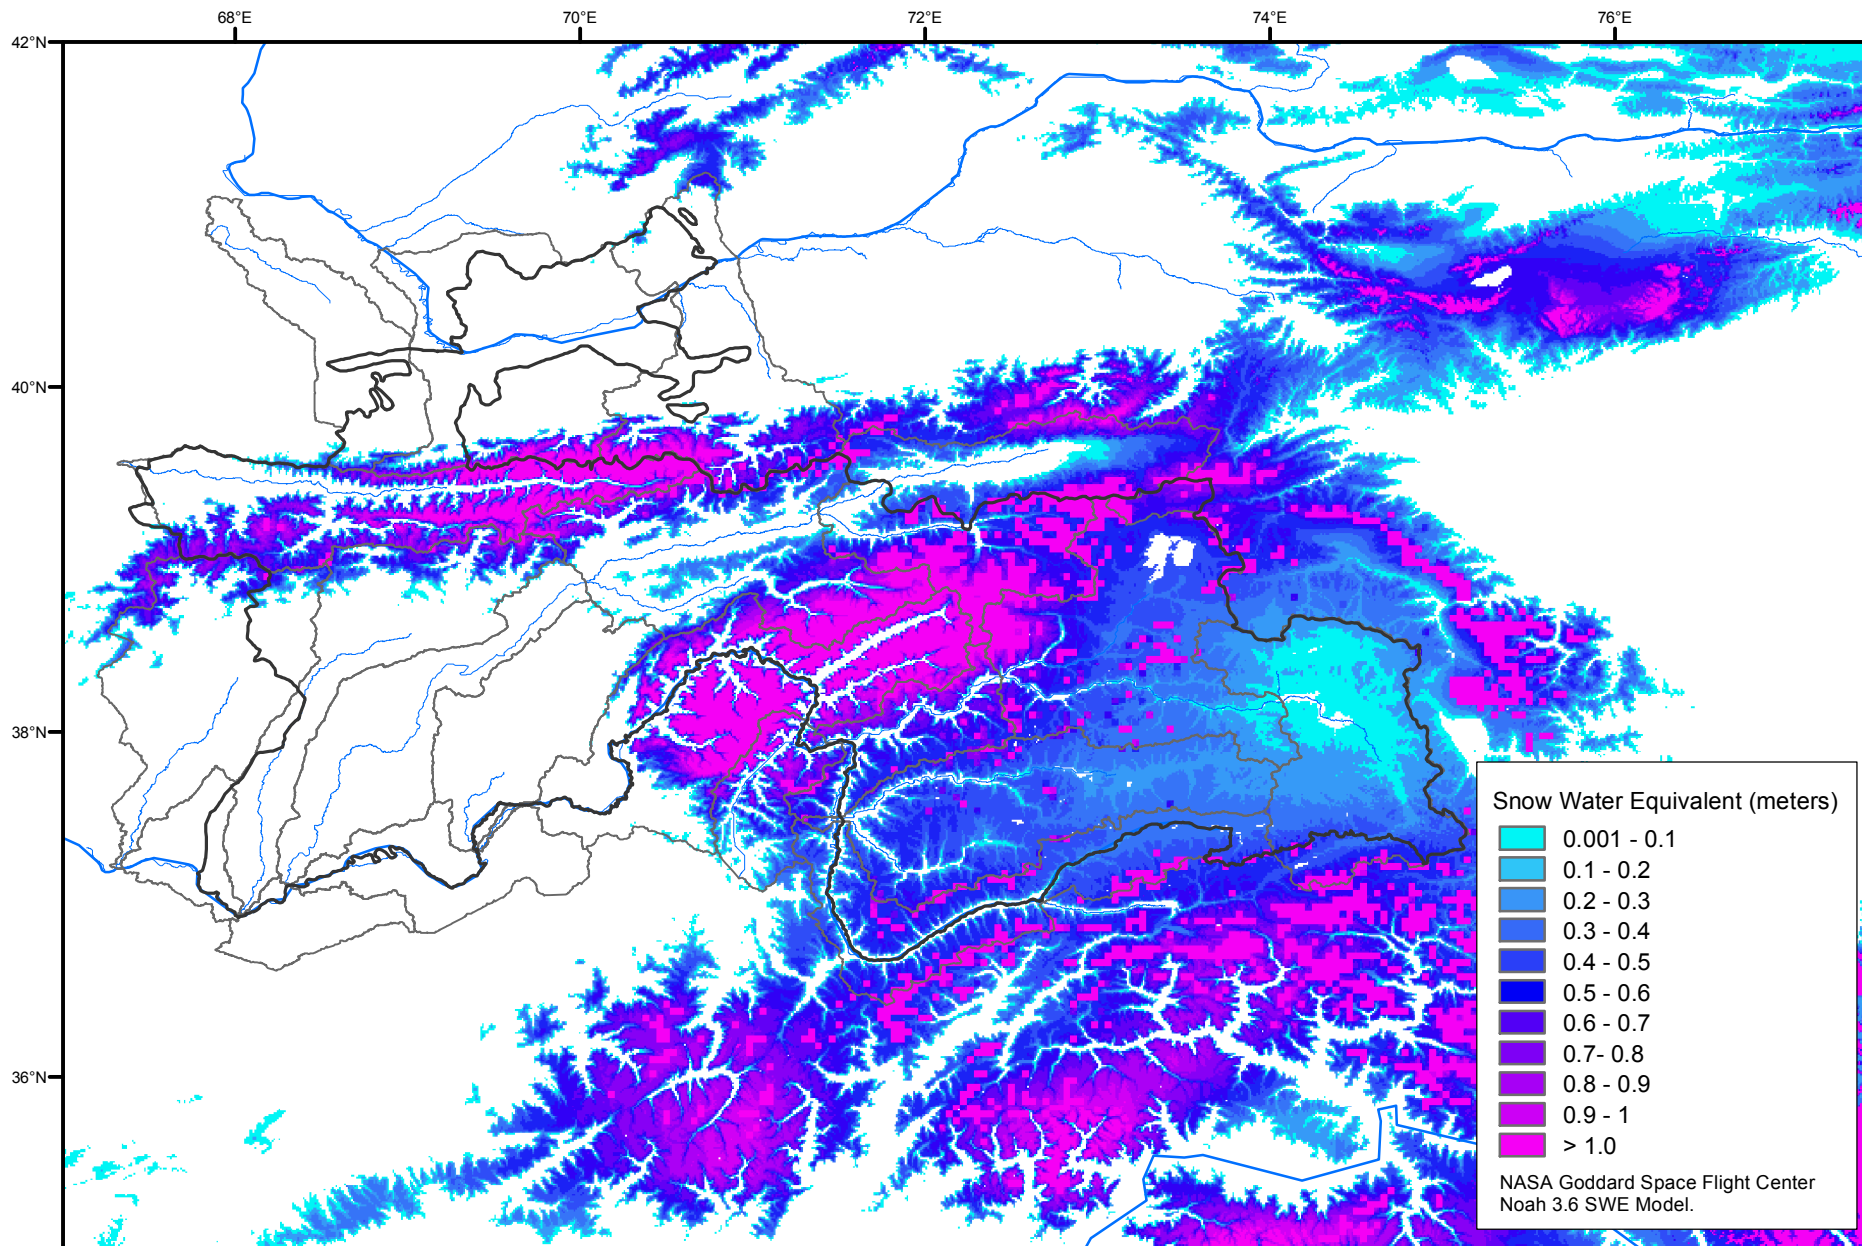

Snow Water Equivalent by Basin

May 04, 2008

Map created by USGS/EROS