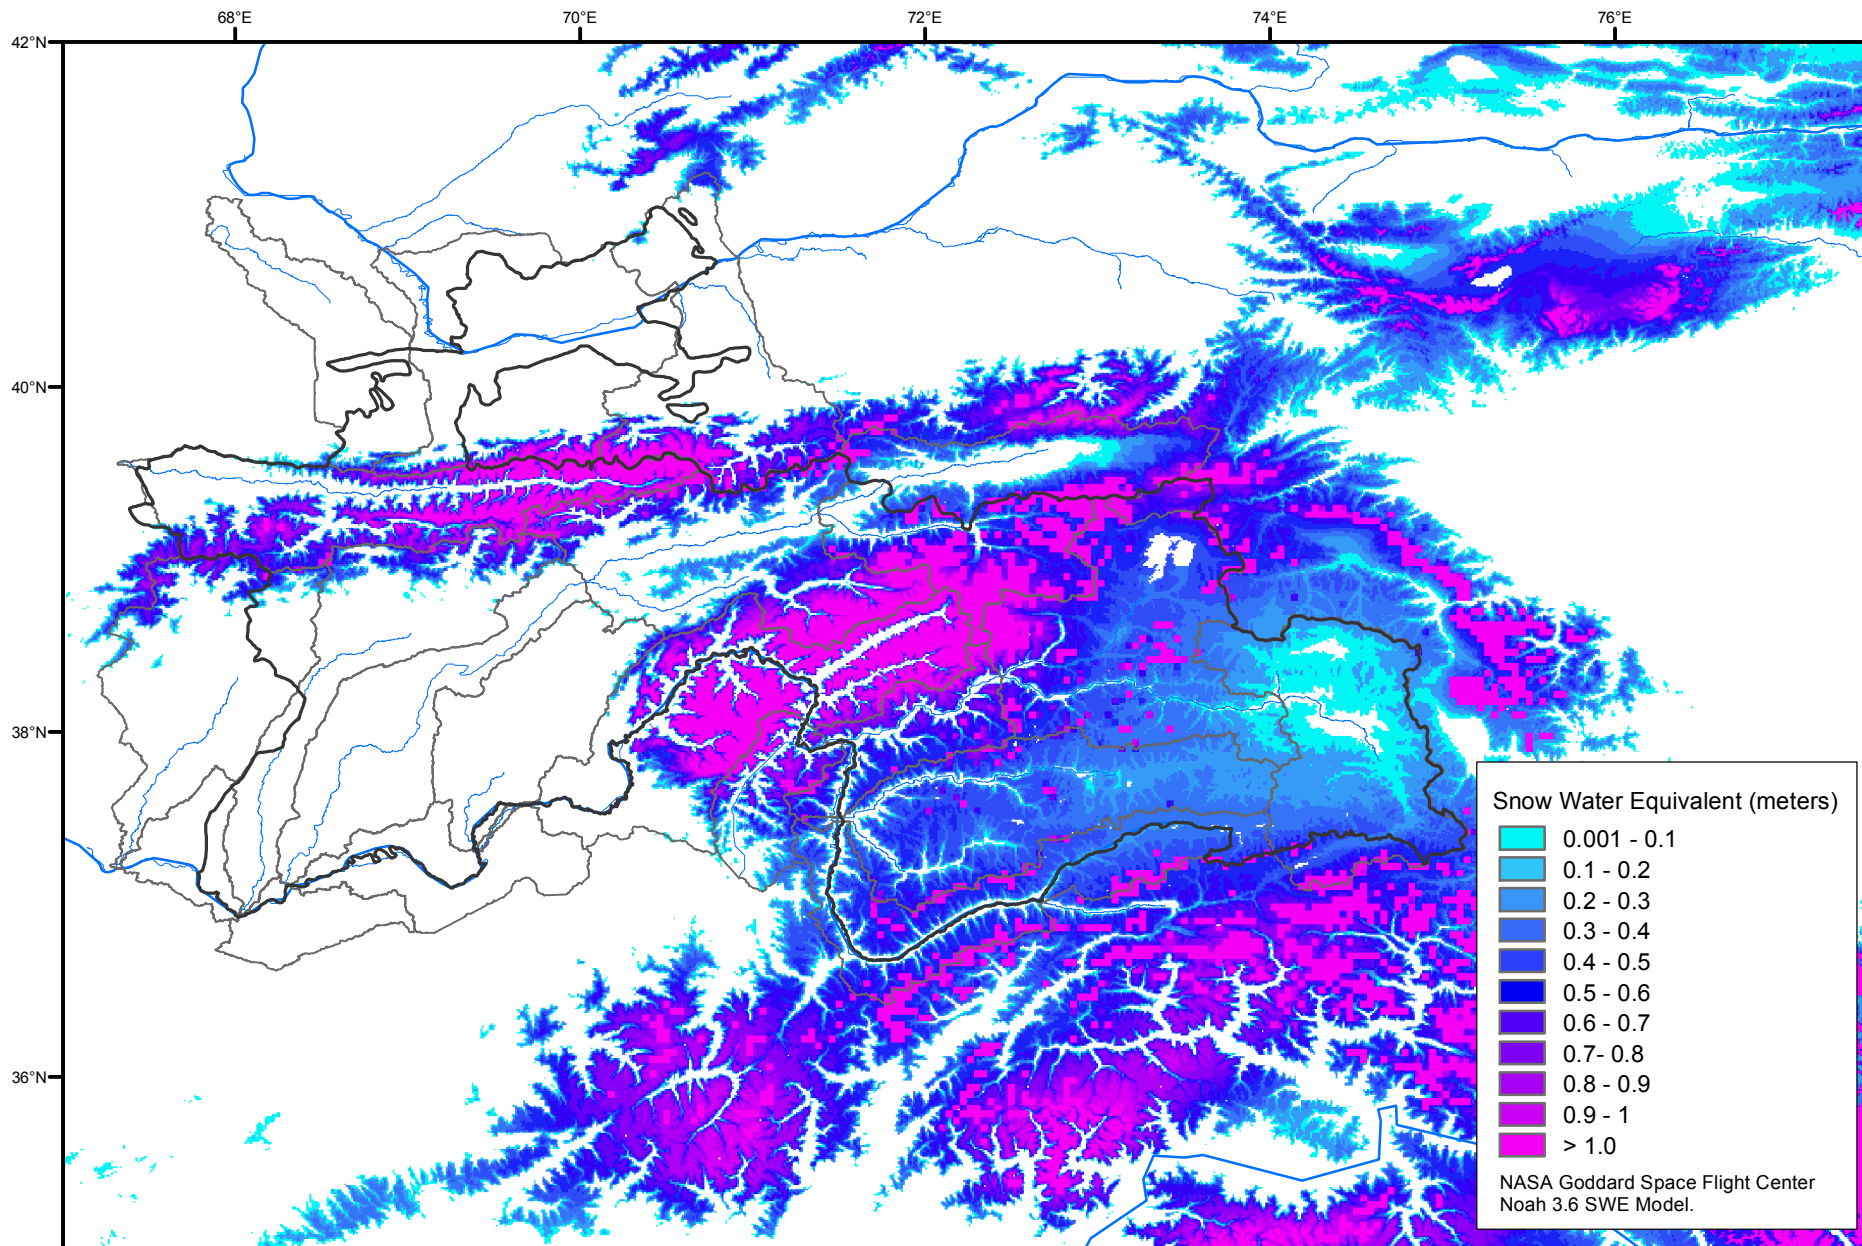

Snow Water Equivalent by Basin

May 09, 2008

Map created by USGS/EROS