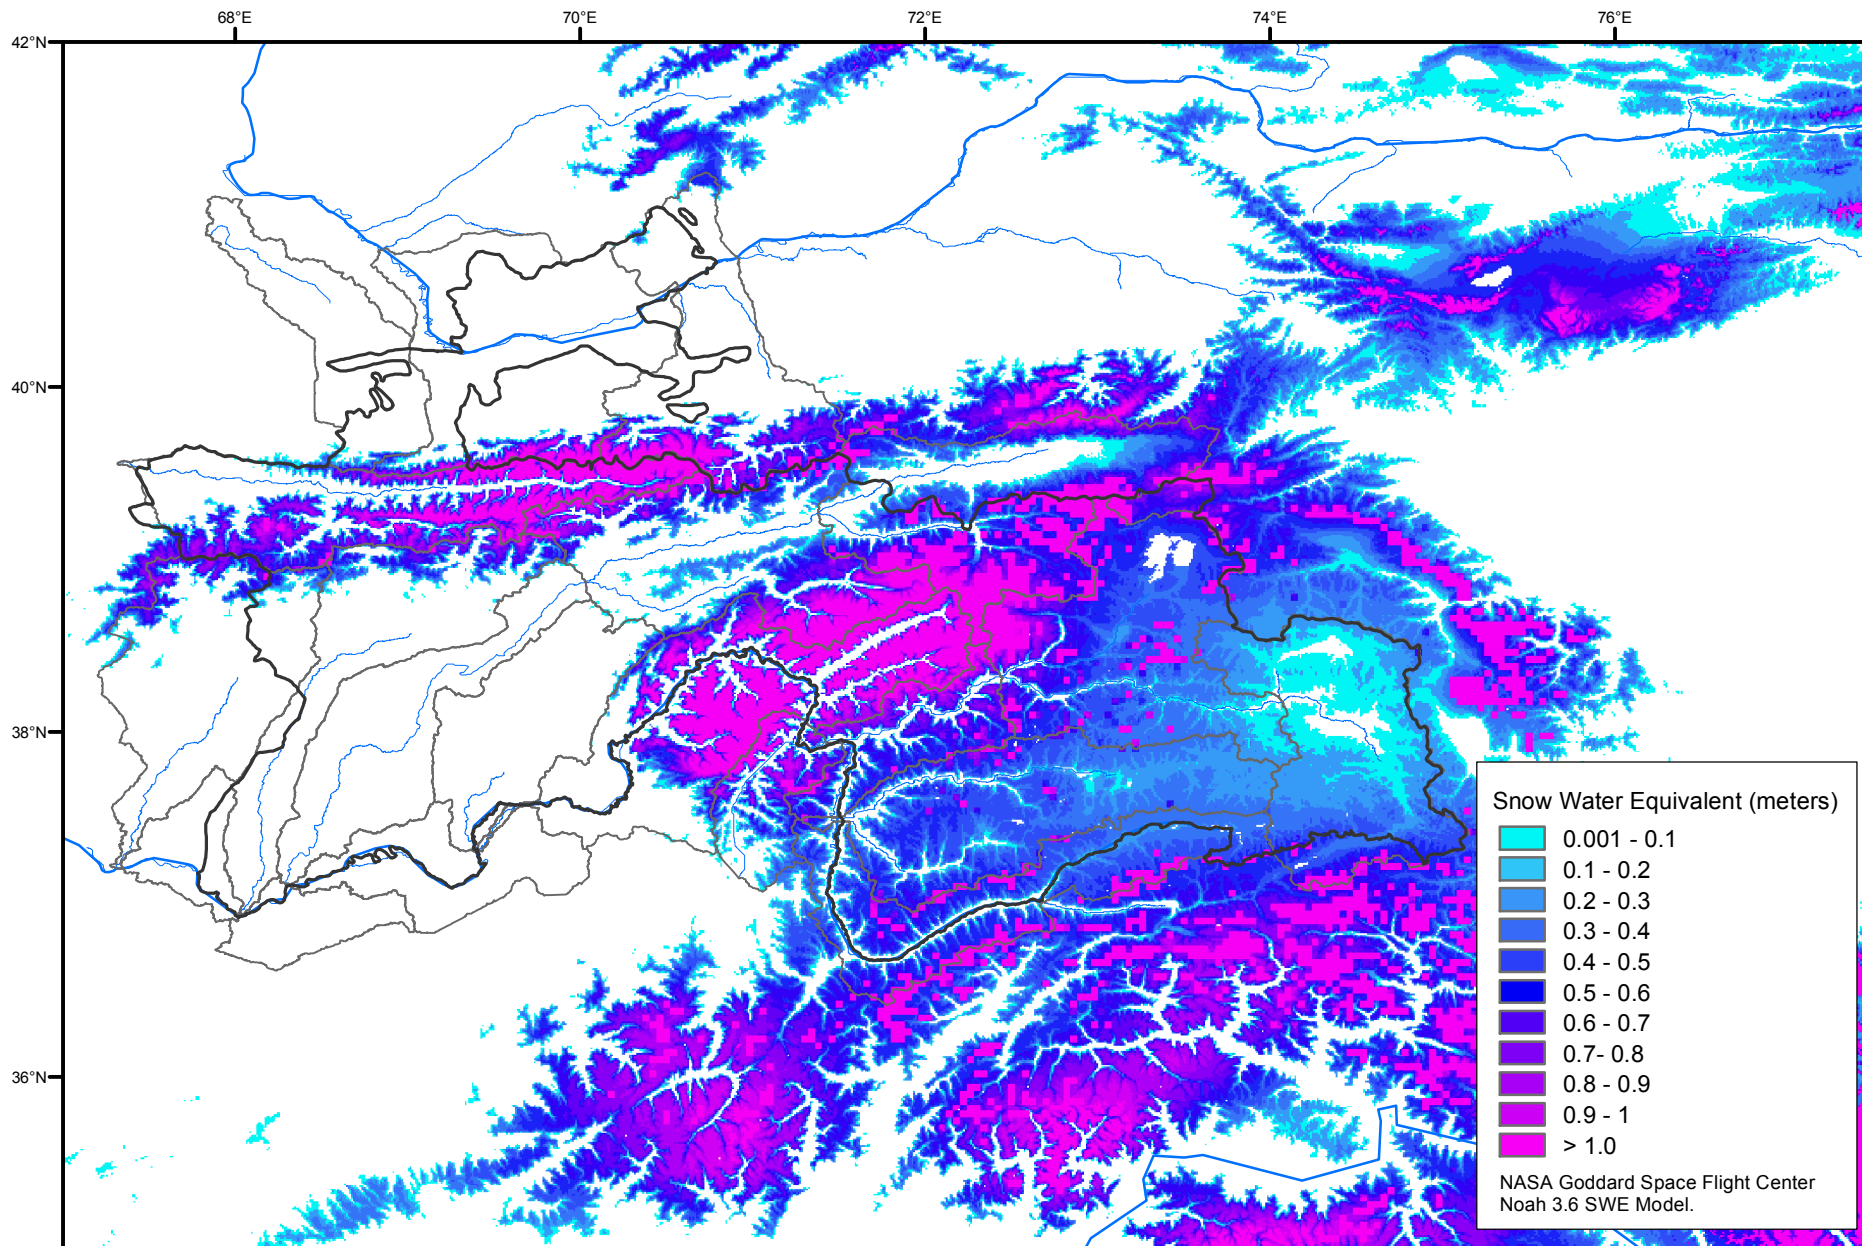

Snow Water Equivalent by Basin

May 10, 2008

Map created by USGS/EROS