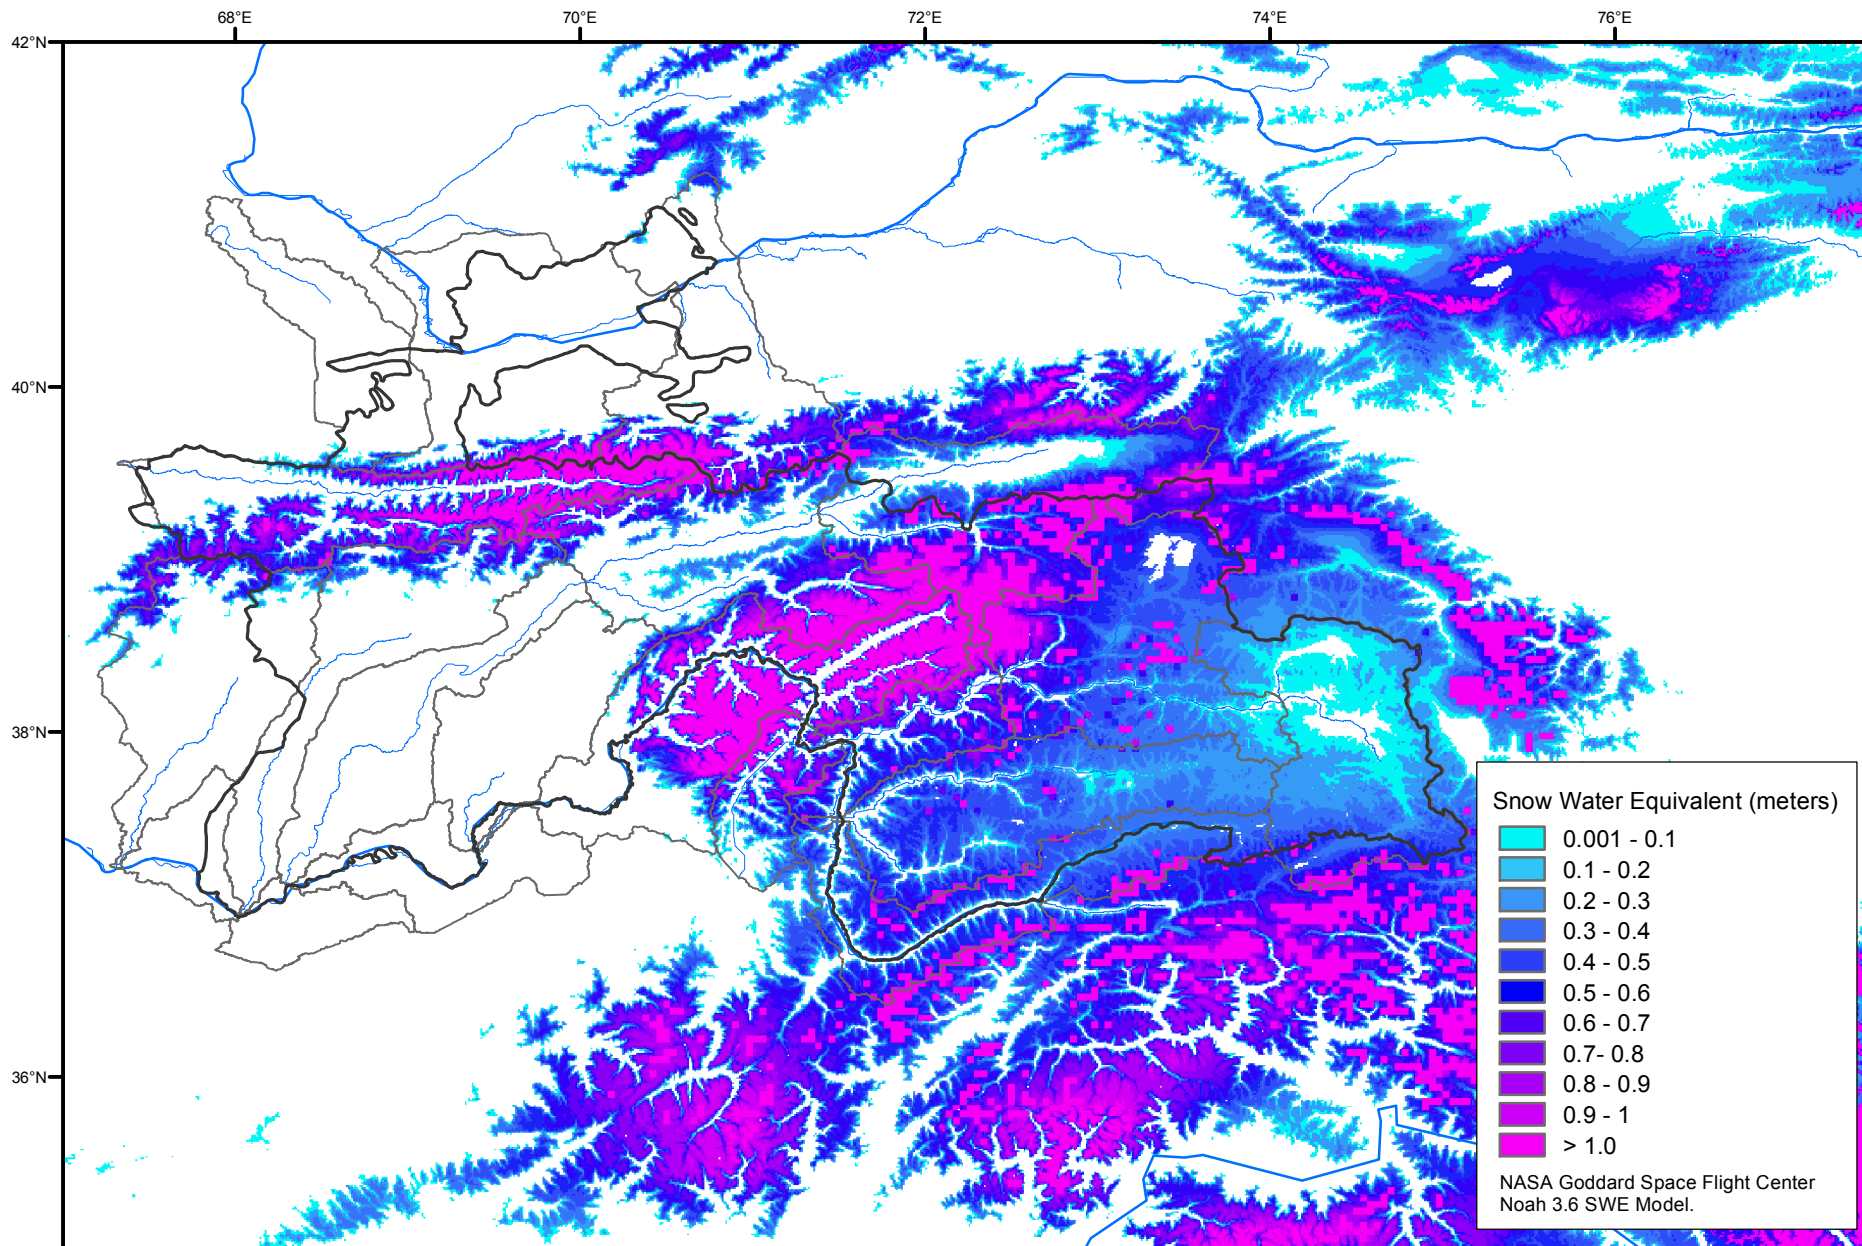

# Snow Water Equivalent by Basin

May 11, 2008

Map created by USGS/EROS