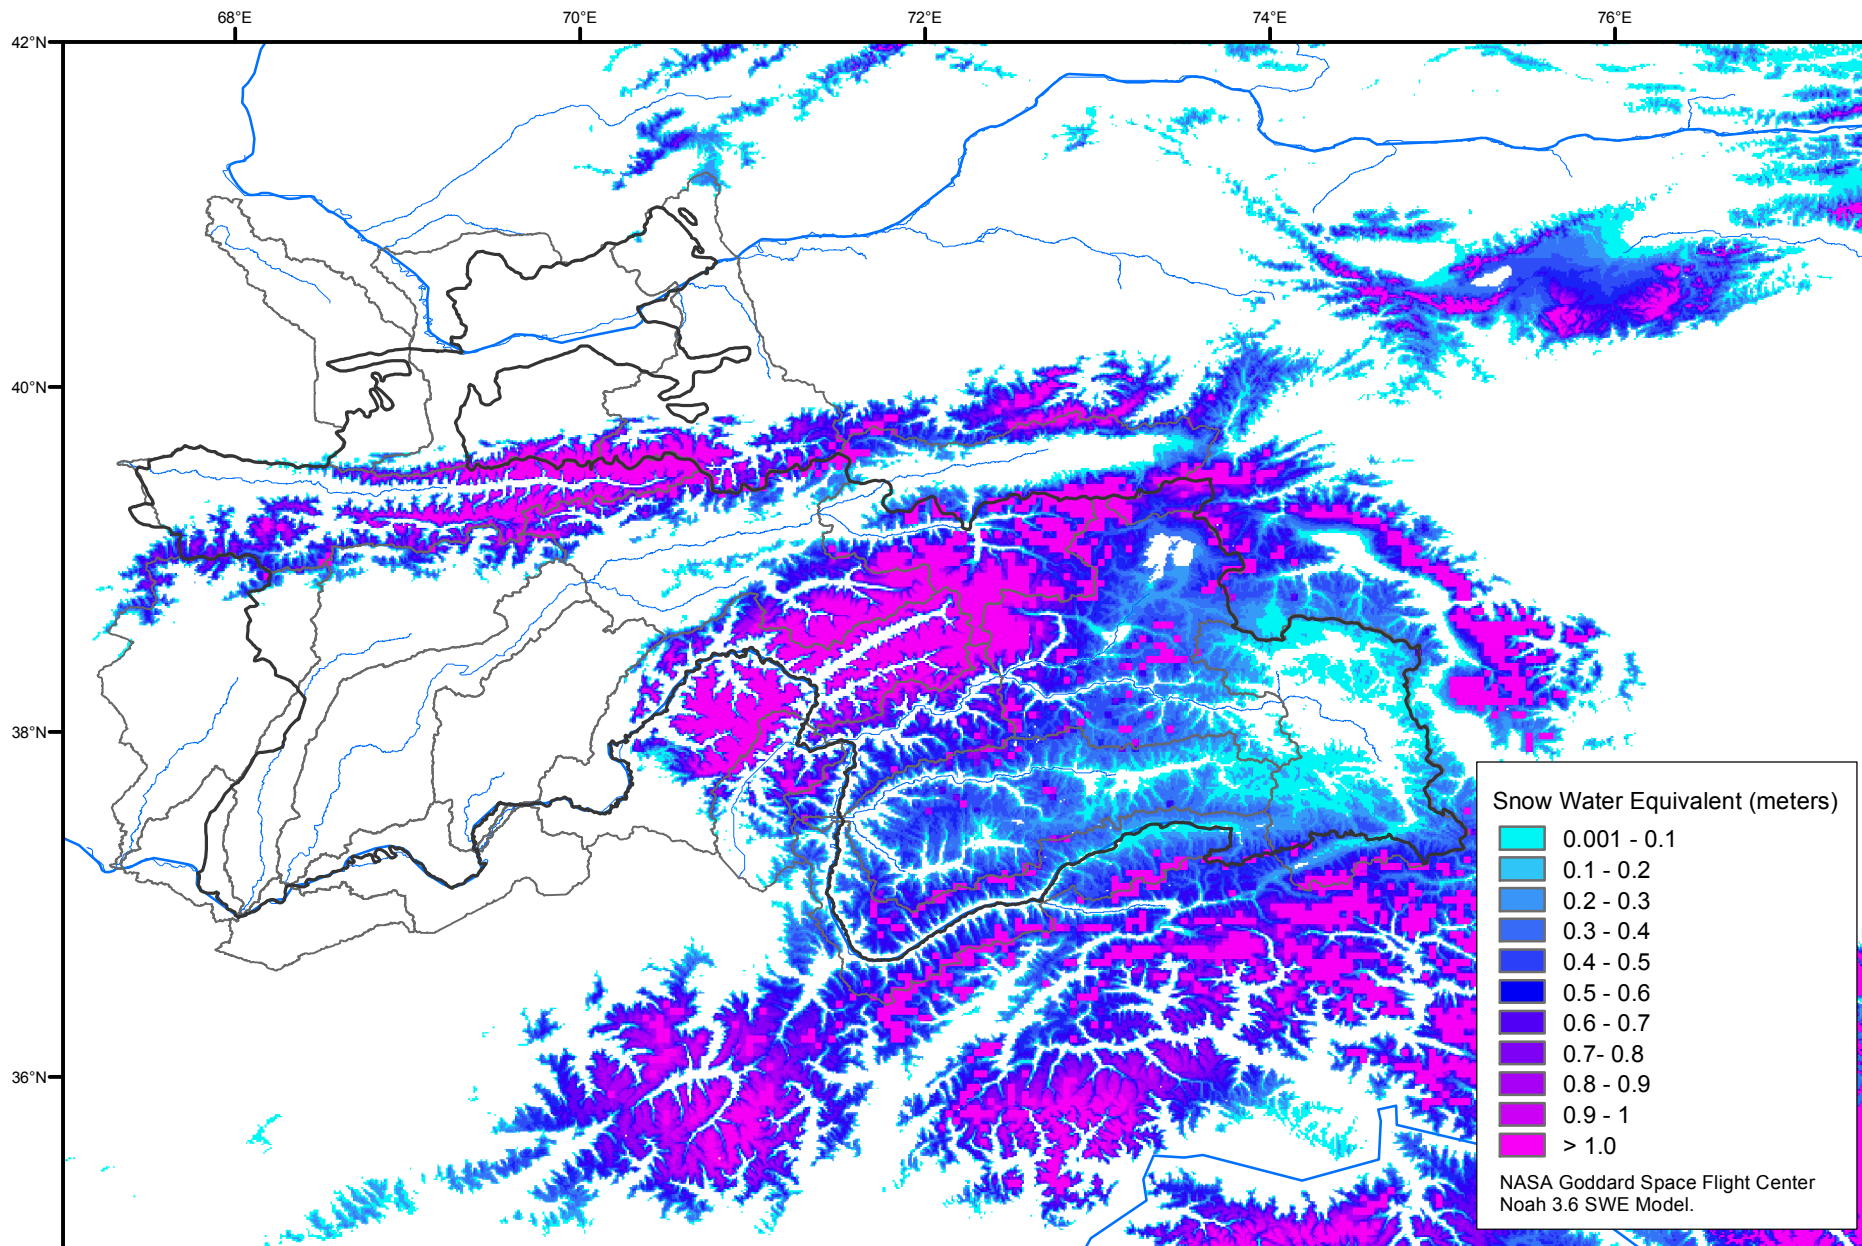

Snow Water Equivalent by Basin

May 28, 2008

Map created by USGS/EROS