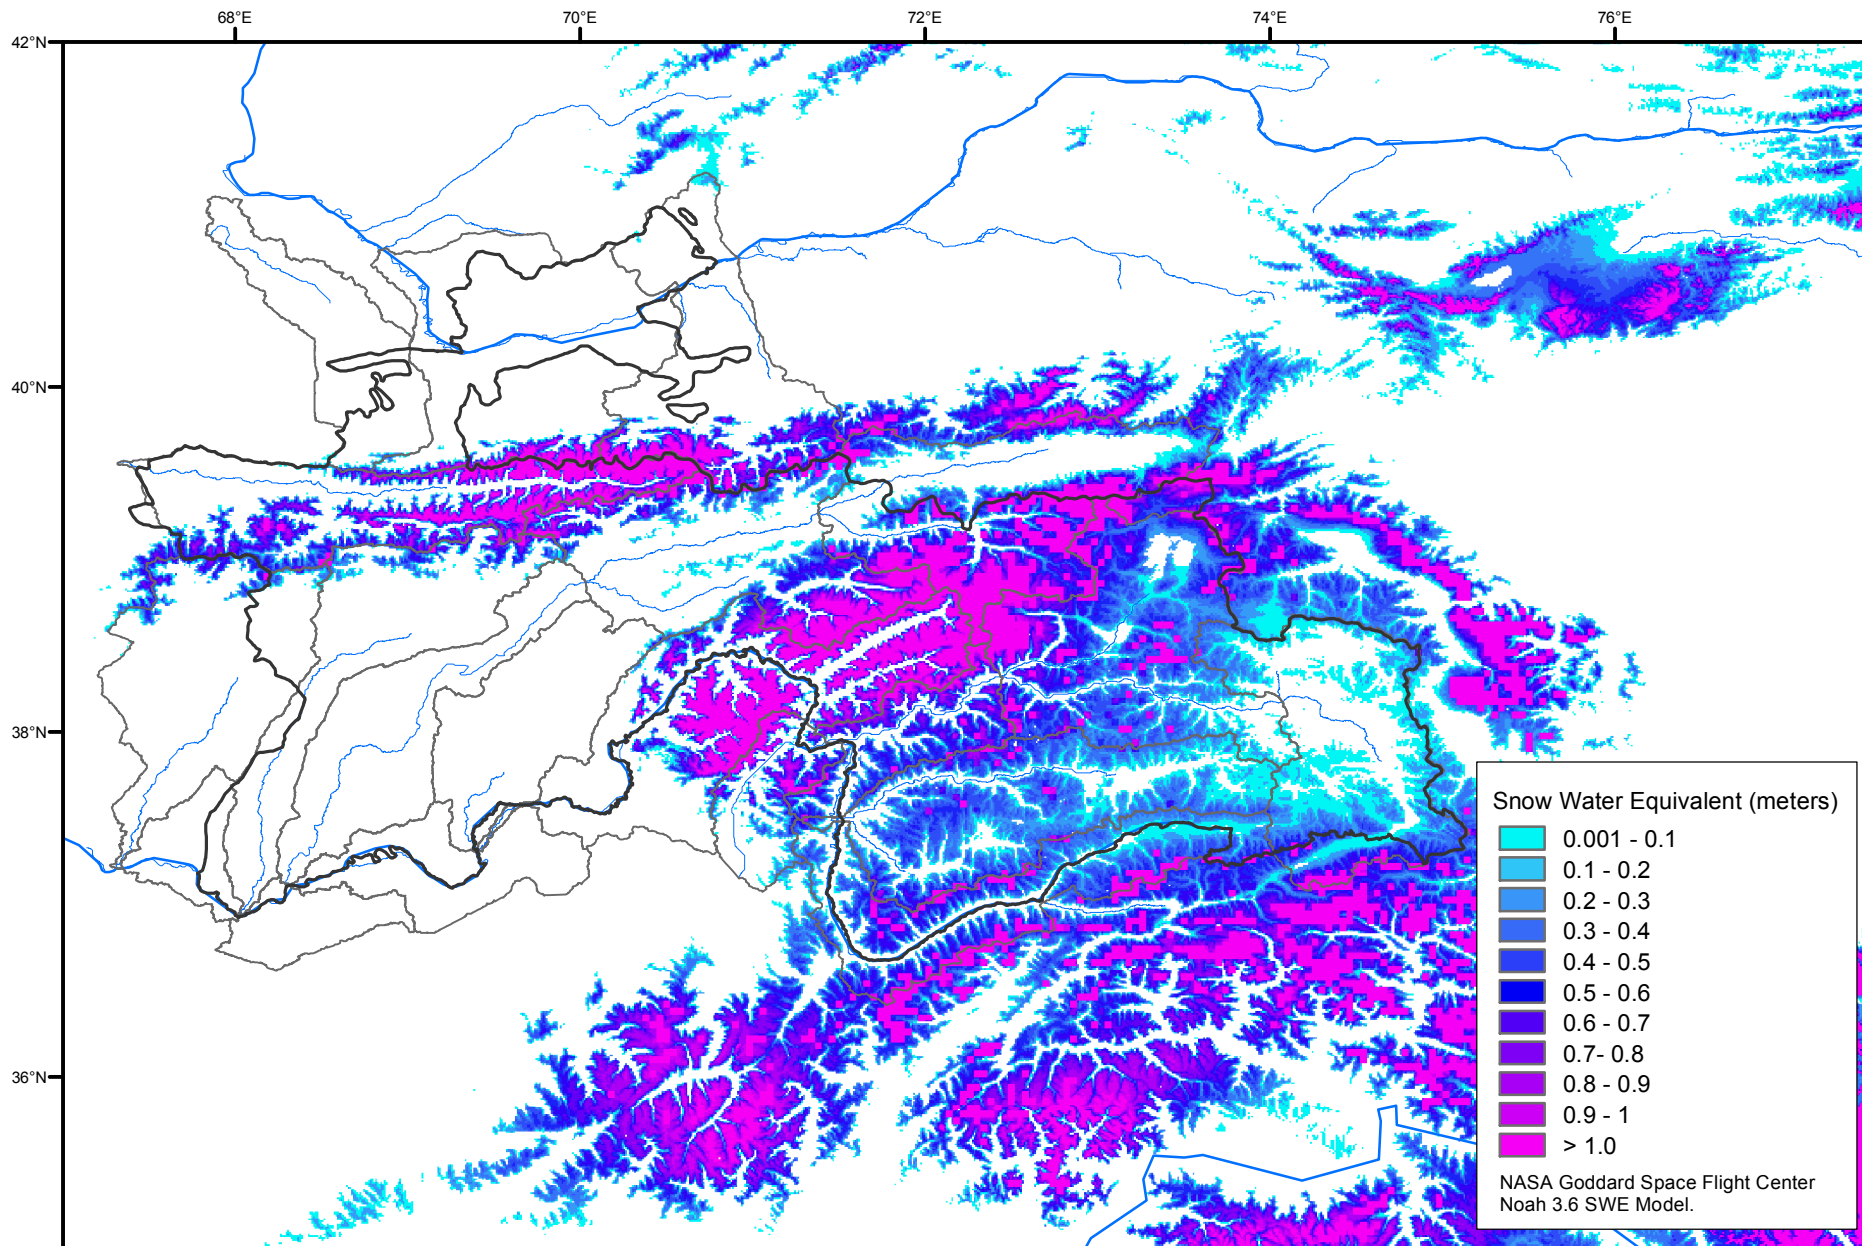

Snow Water Equivalent by Basin

June 02, 2008

Map created by USGS/EROS