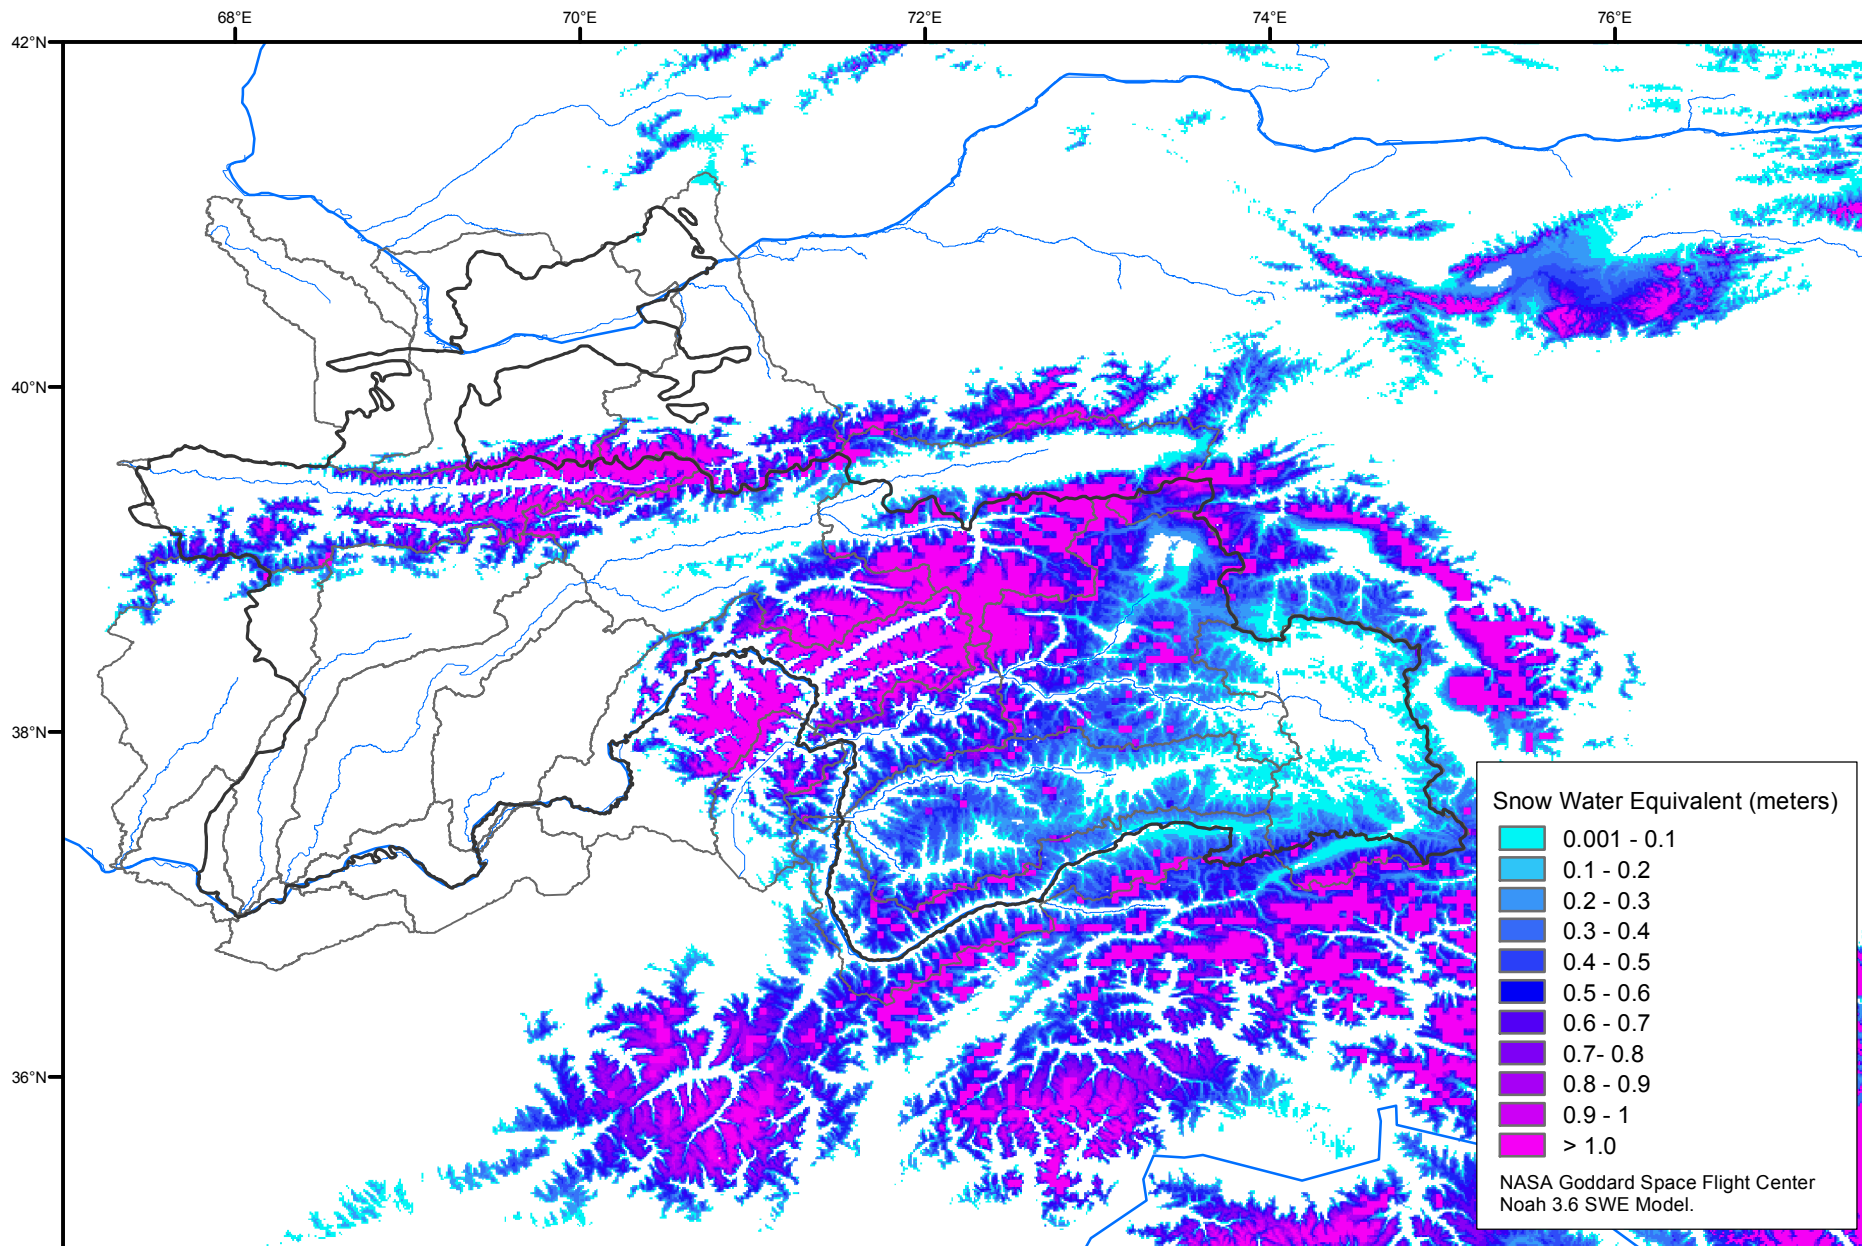

Snow Water Equivalent by Basin

June 04, 2008

Map created by USGS/EROS