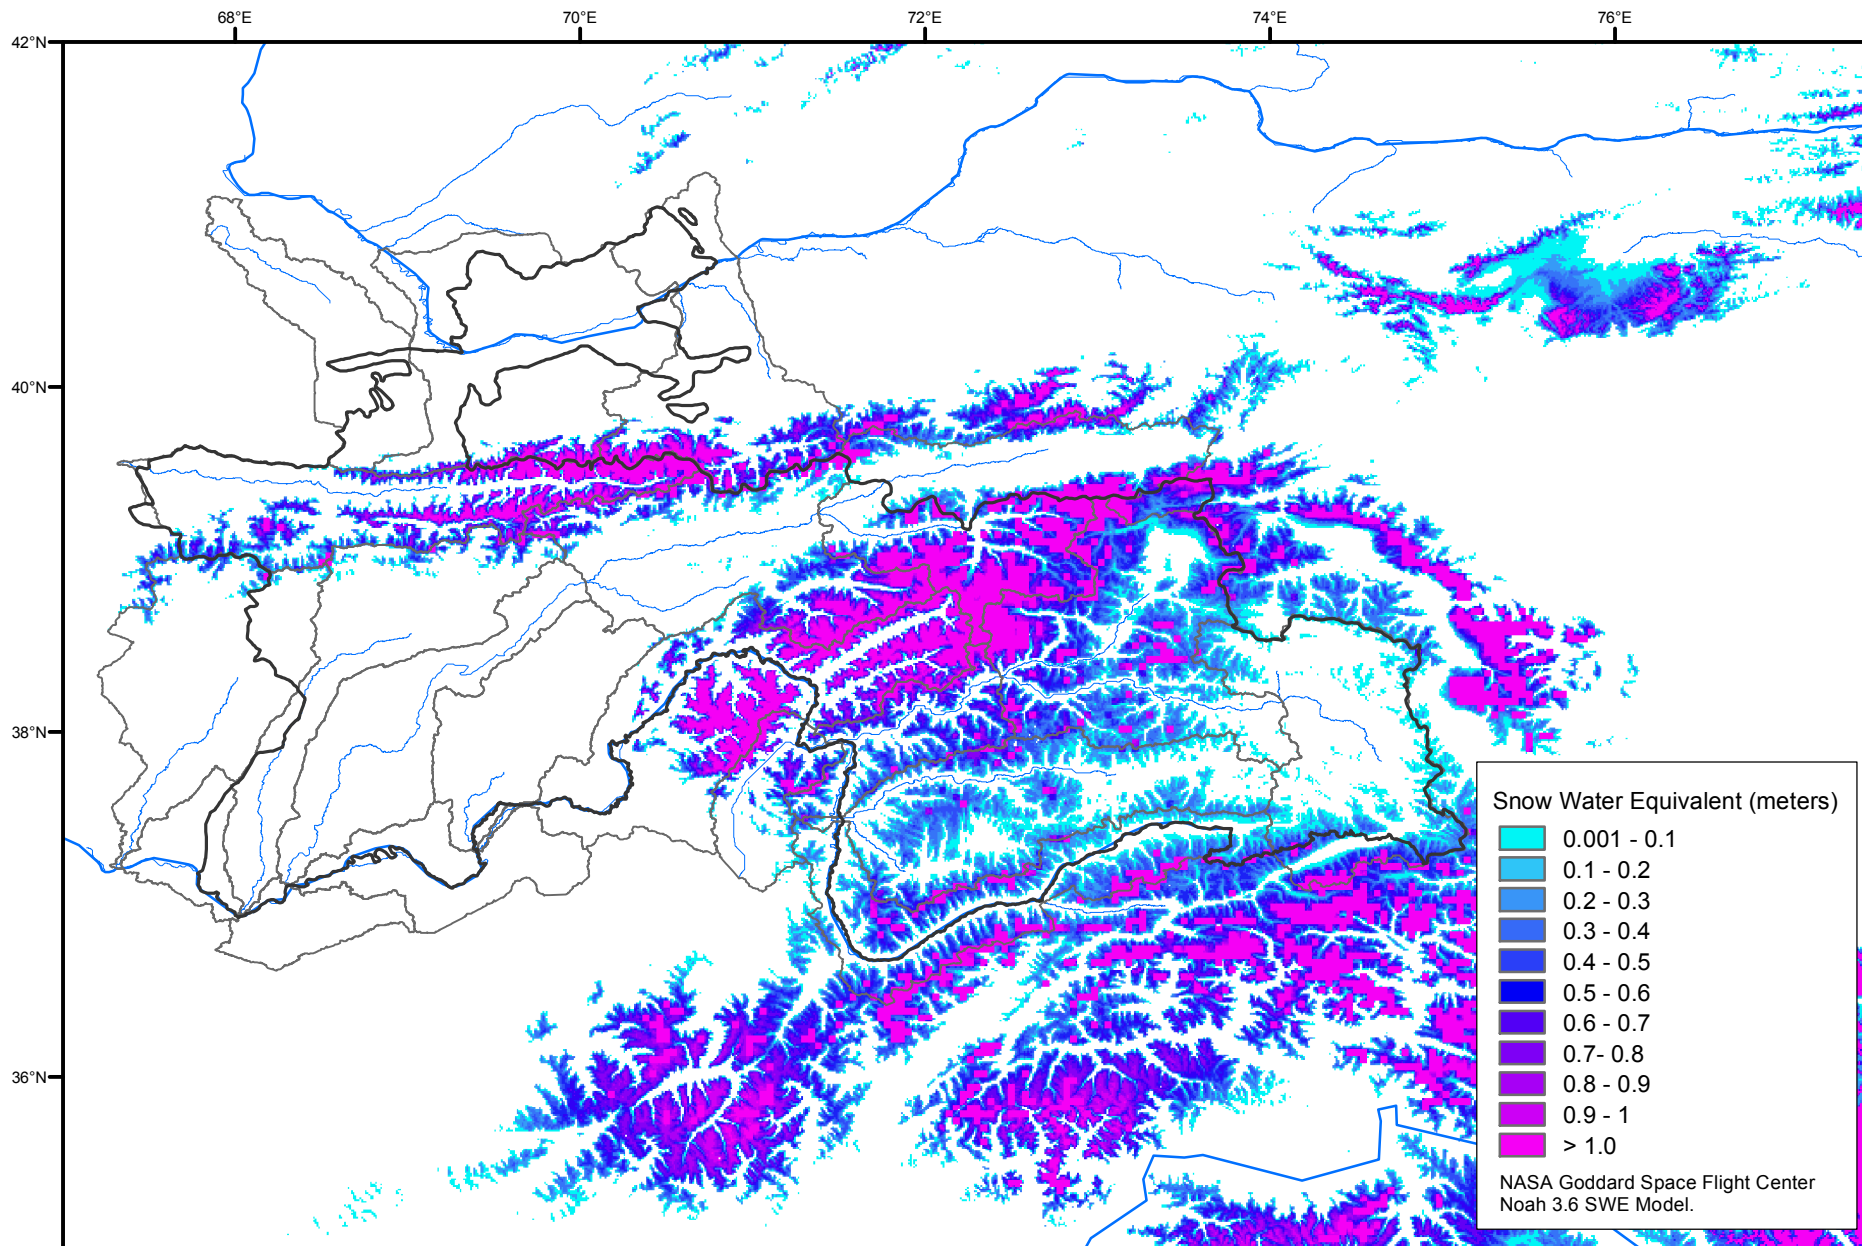

# Snow Water Equivalent by Basin

June 14, 2008

Map created by USGS/EROS