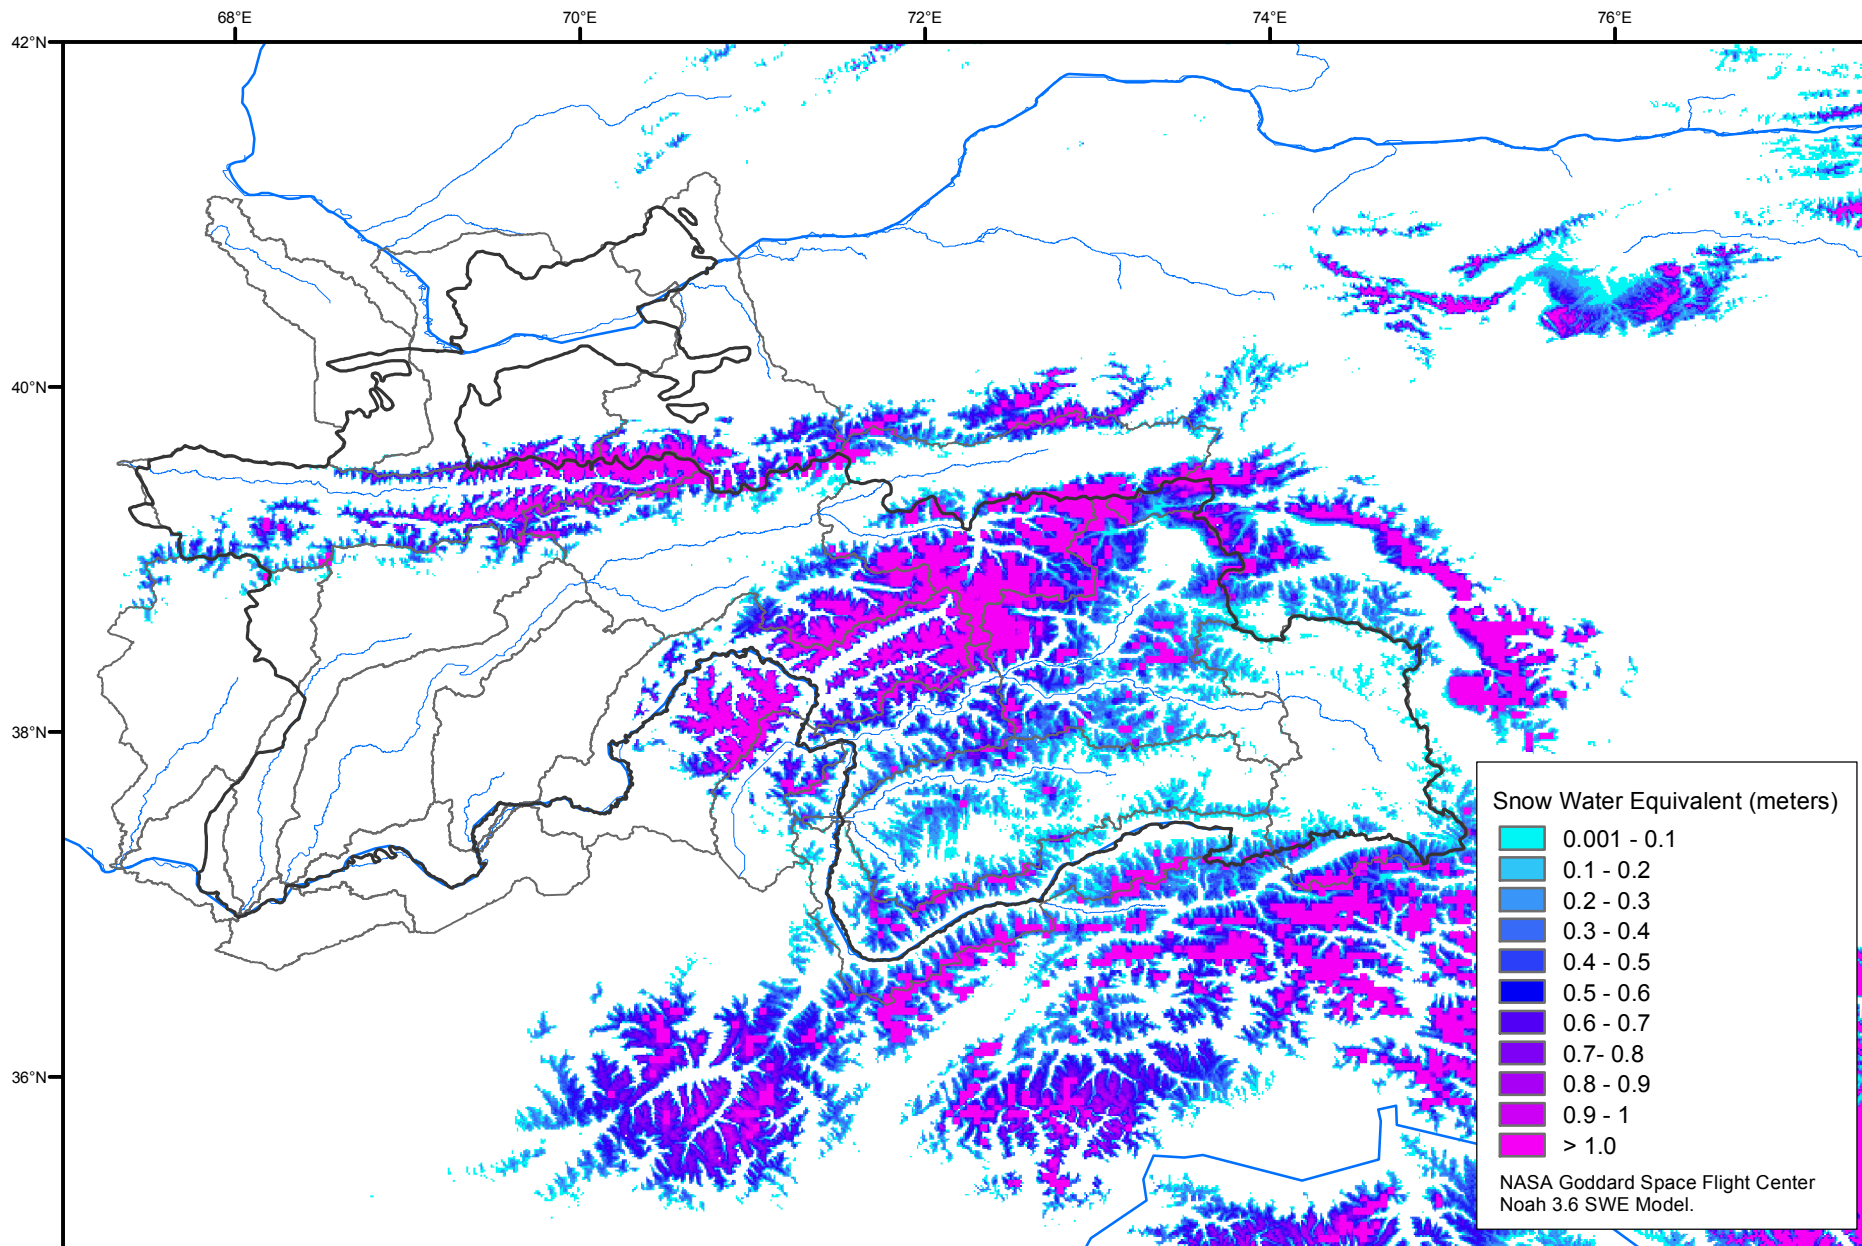

# Snow Water Equivalent by Basin

June 20, 2008

Map created by USGS/EROS