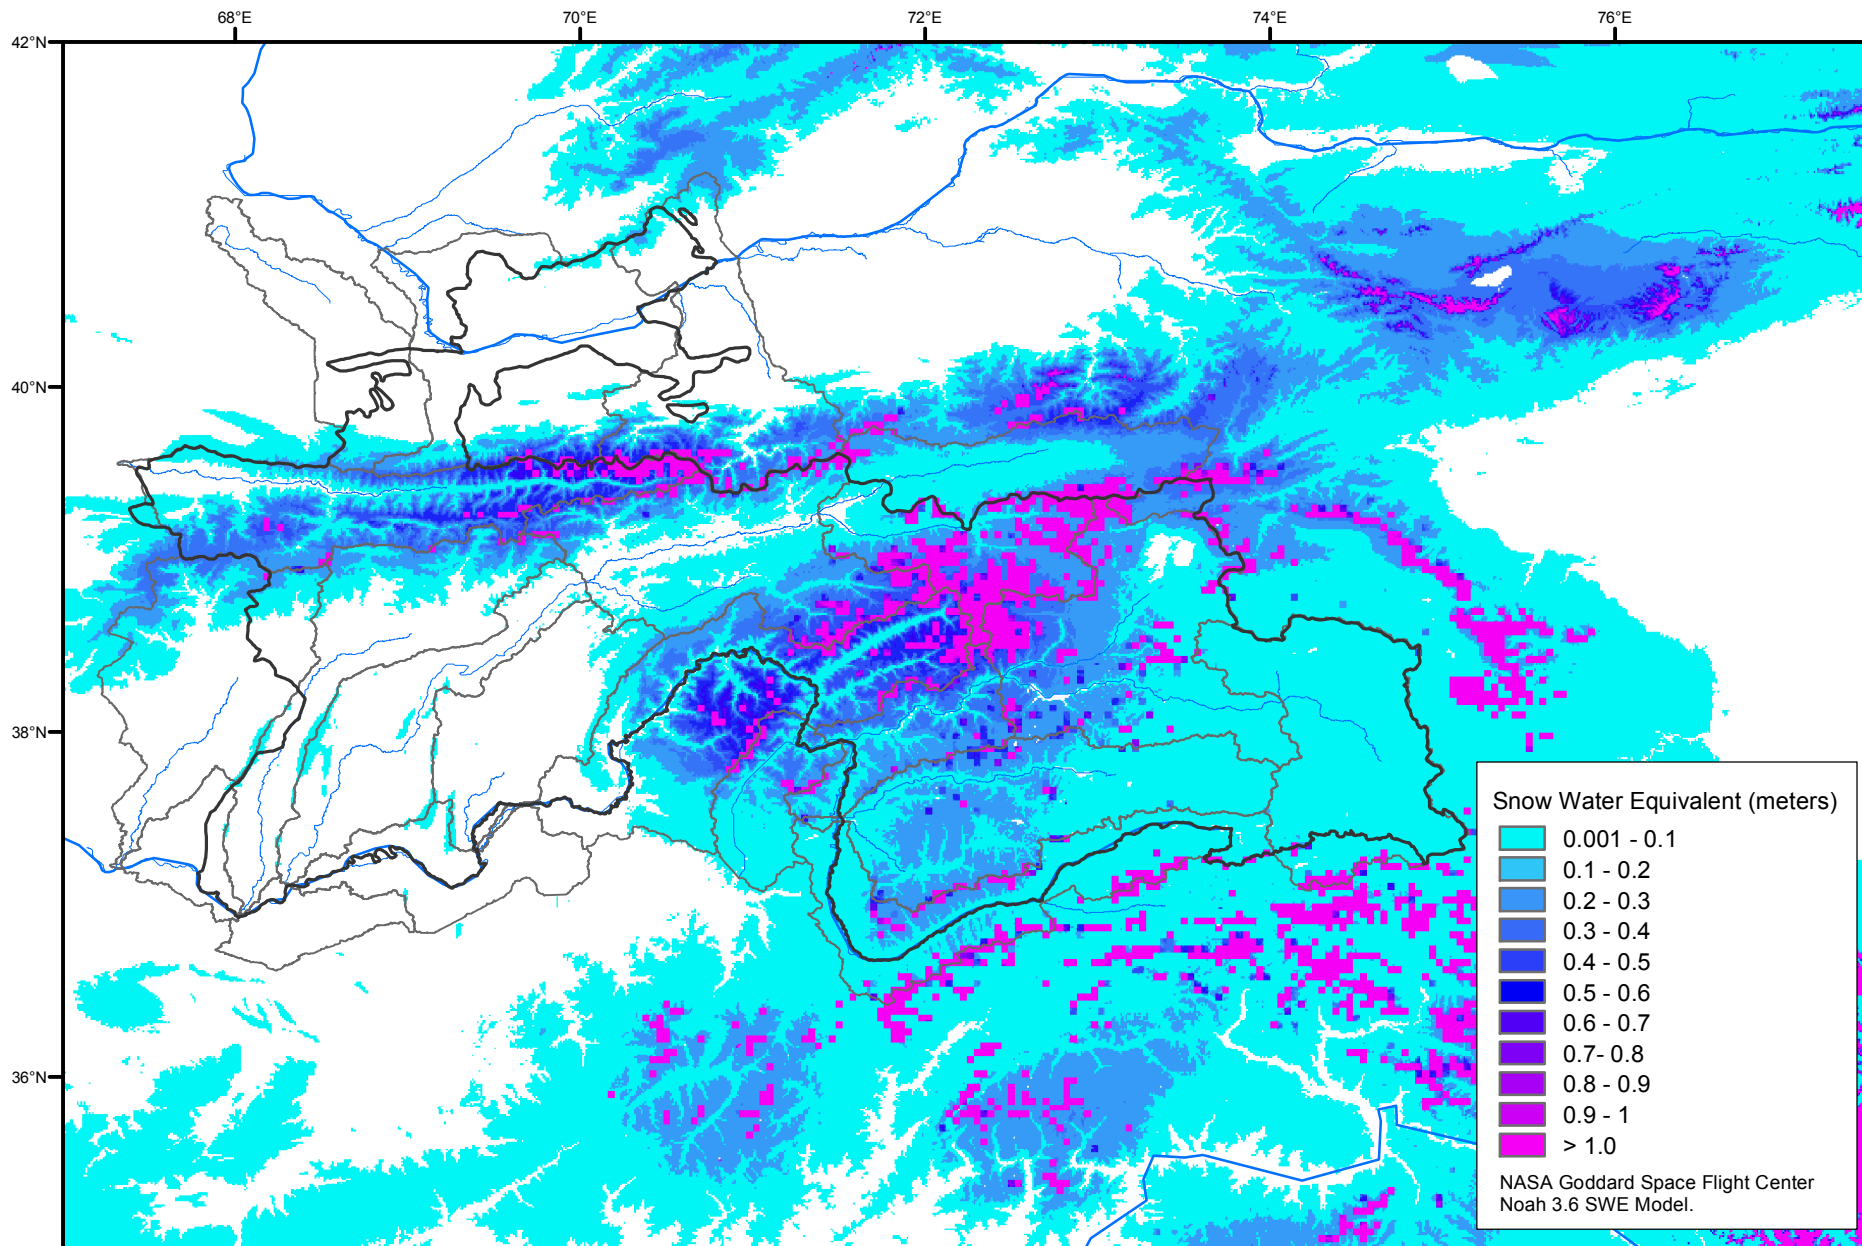

Snow Water Equivalent by Basin

December 11, 2008

Map created by USGS/EROS