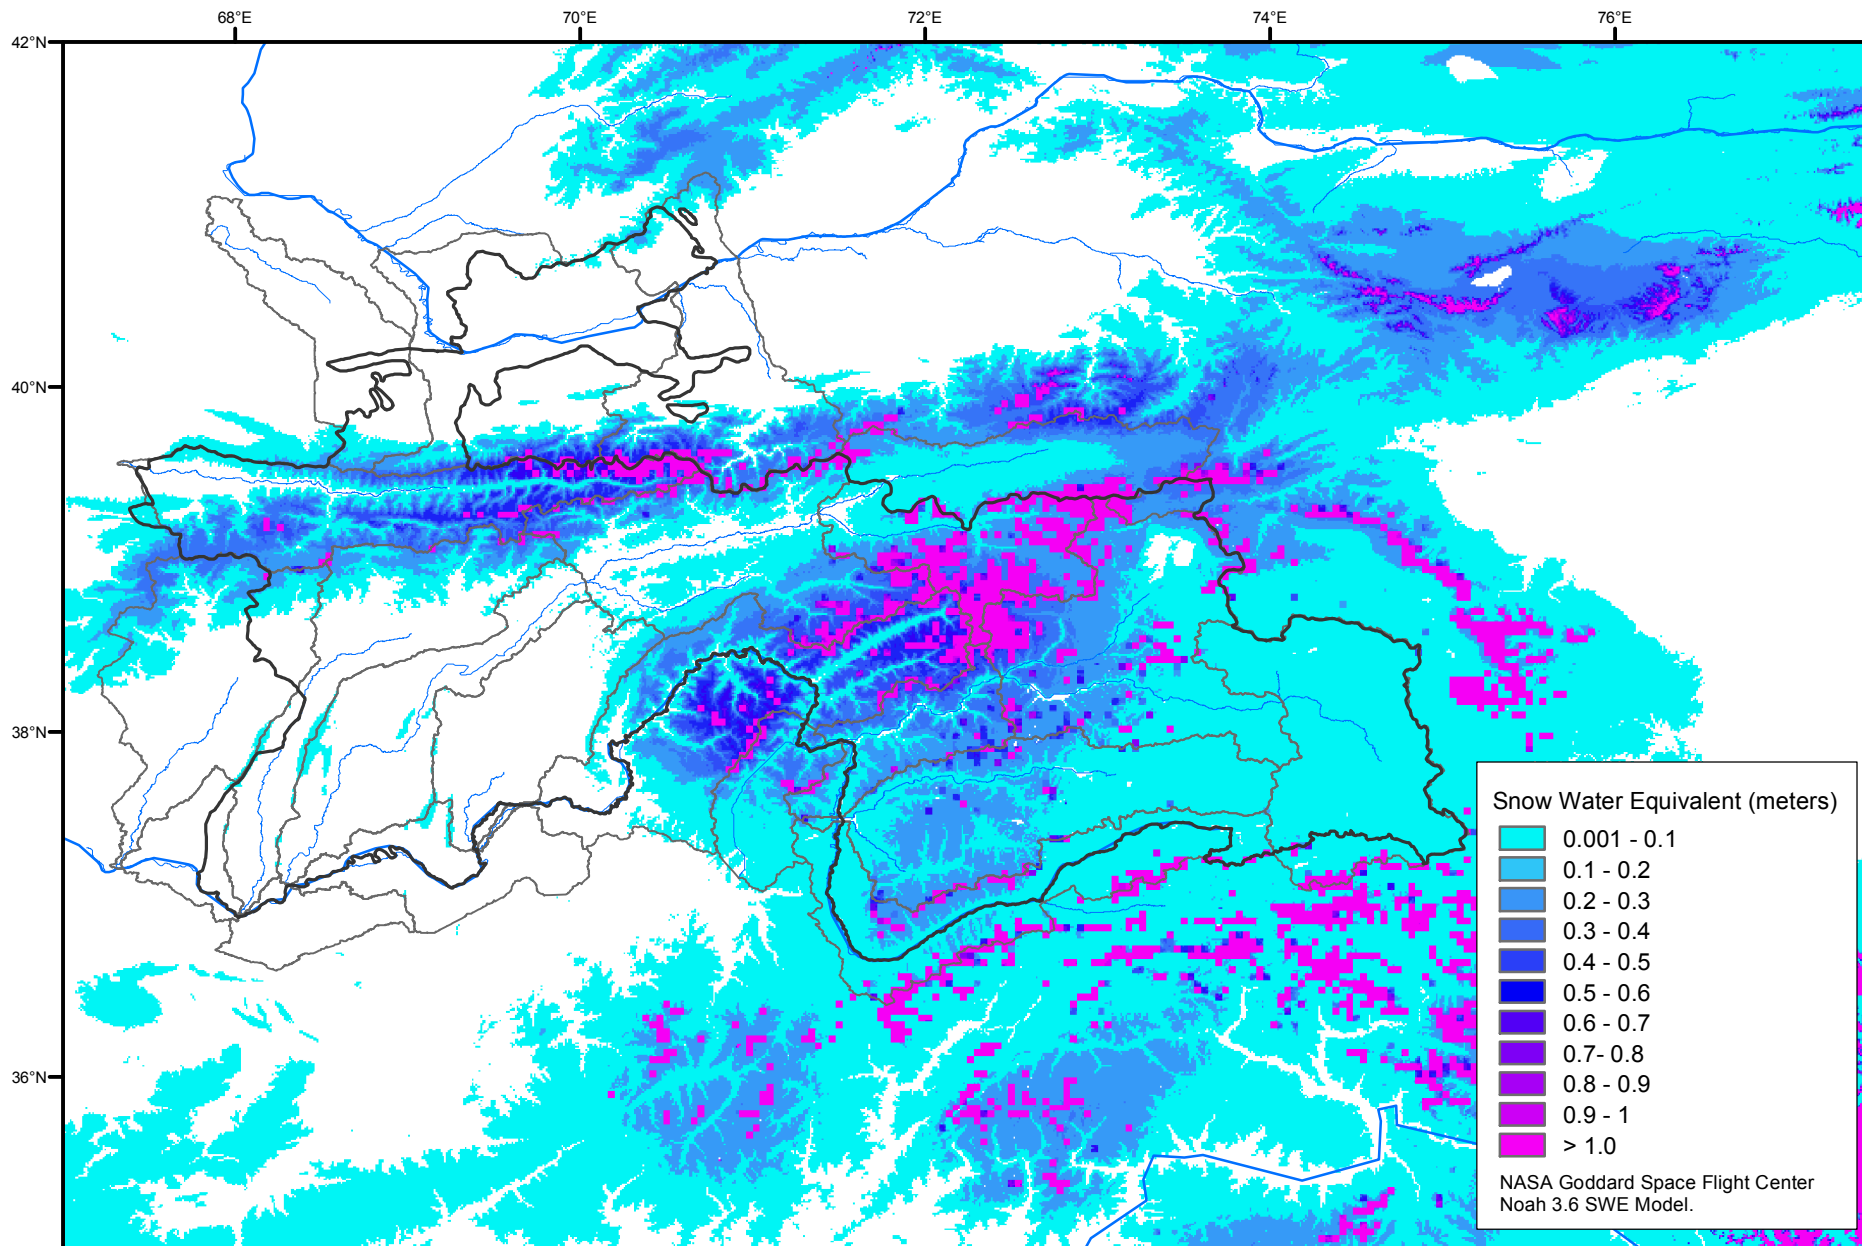

Snow Water Equivalent by Basin

December 13, 2008

Map created by USGS/EROS