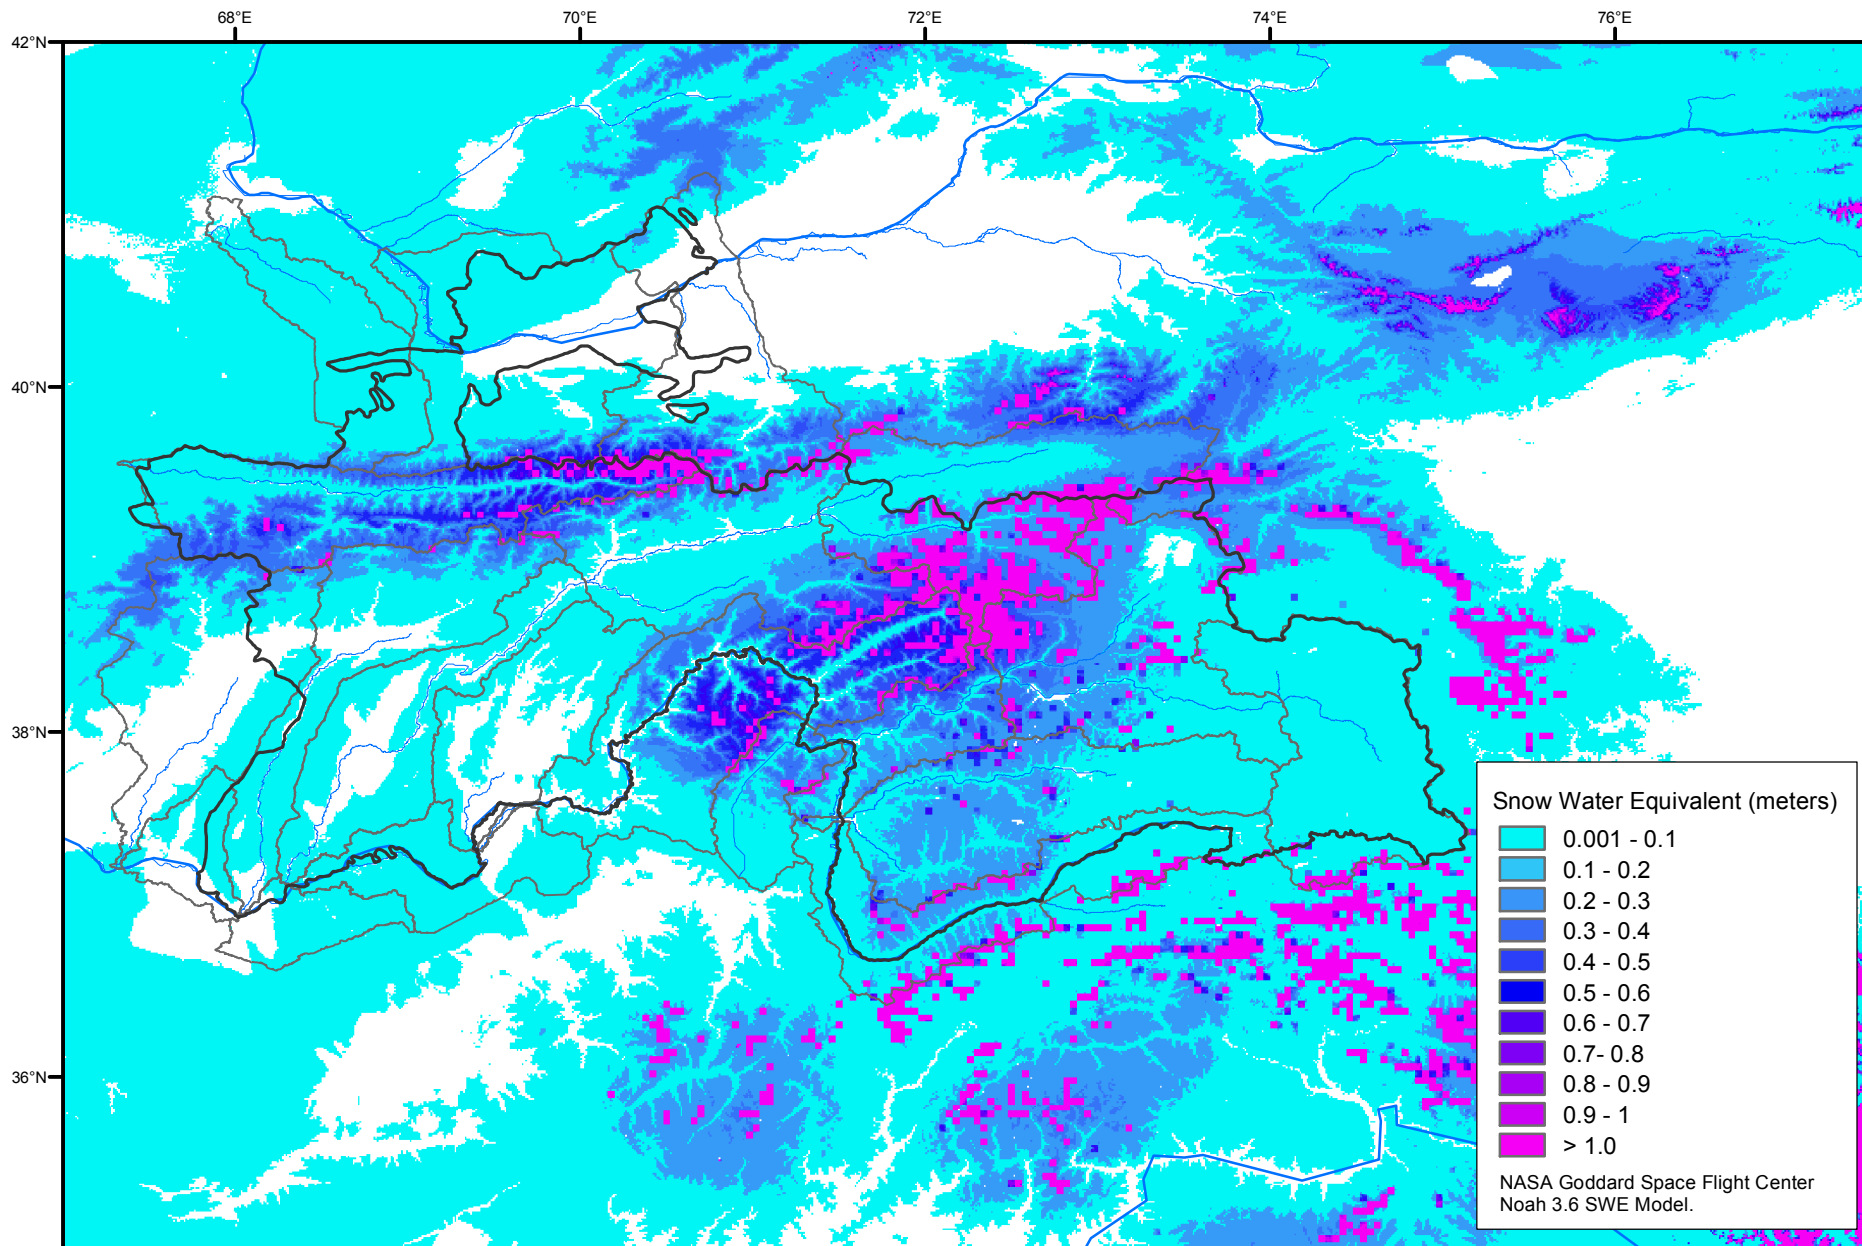

Snow Water Equivalent by Basin

December 18, 2008

Map created by USGS/EROS