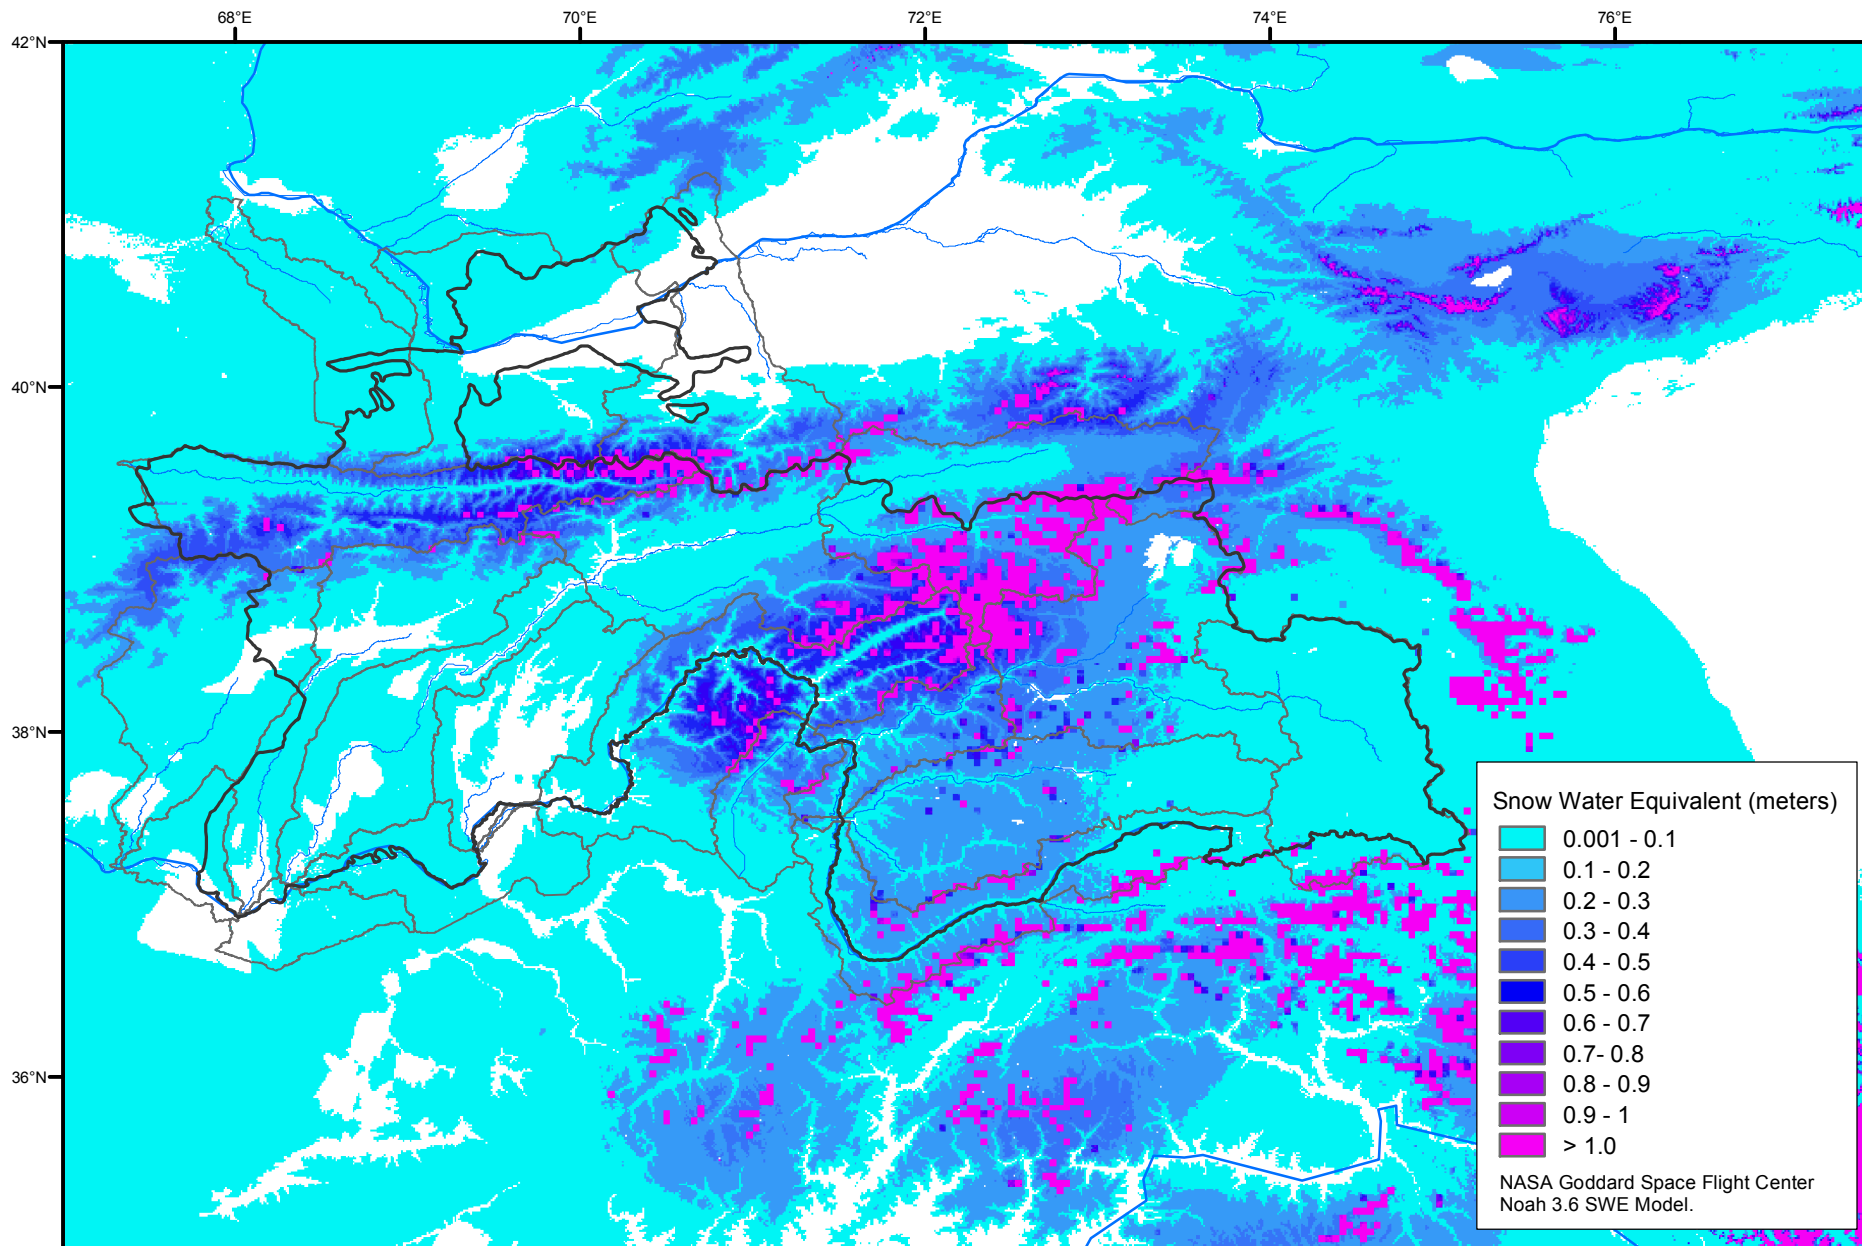

Snow Water Equivalent by Basin

December 20, 2008

Map created by USGS/EROS