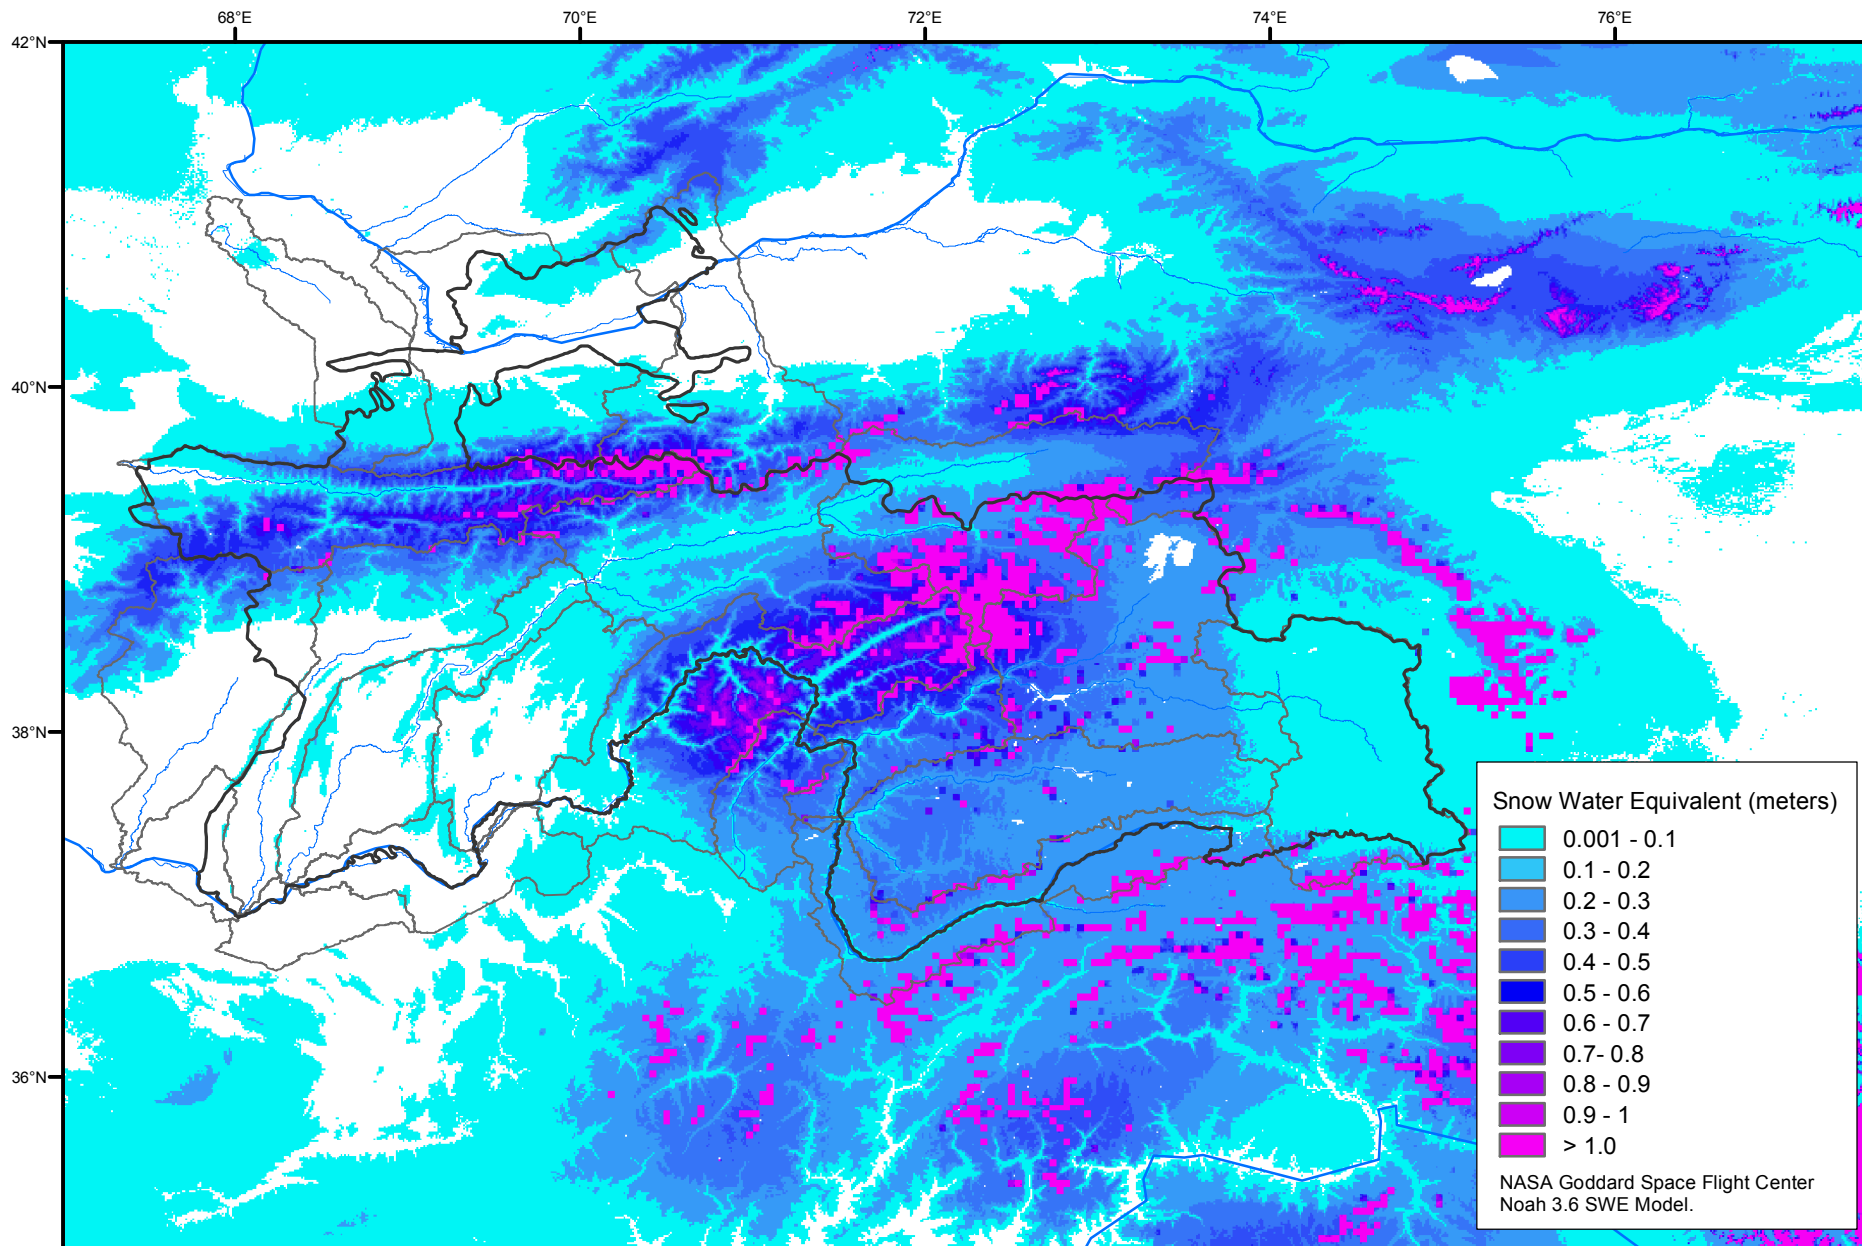

# Snow Water Equivalent by Basin

January 12, 2009

Map created by USGS/EROS