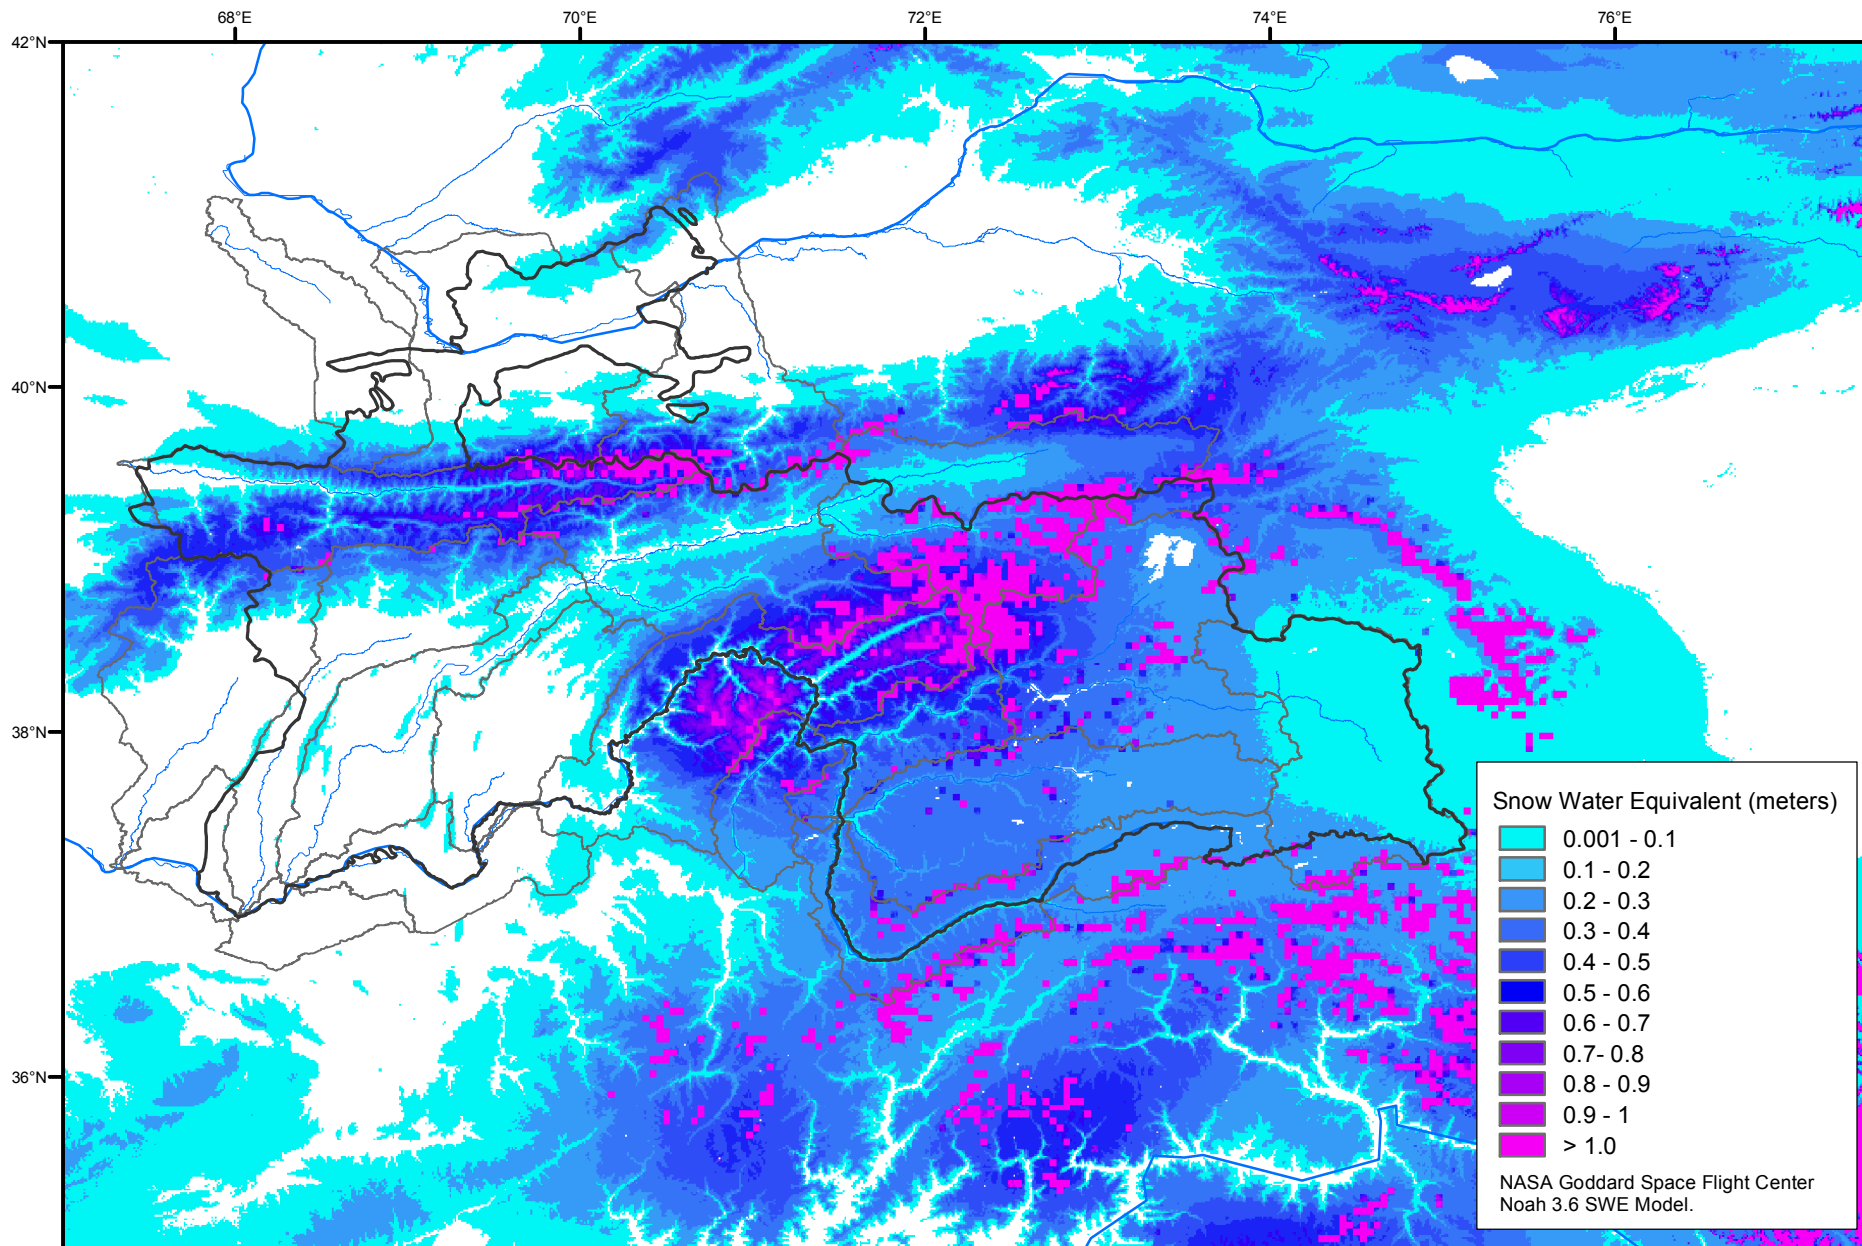

# Snow Water Equivalent by Basin

January 26, 2009

Map created by USGS/EROS