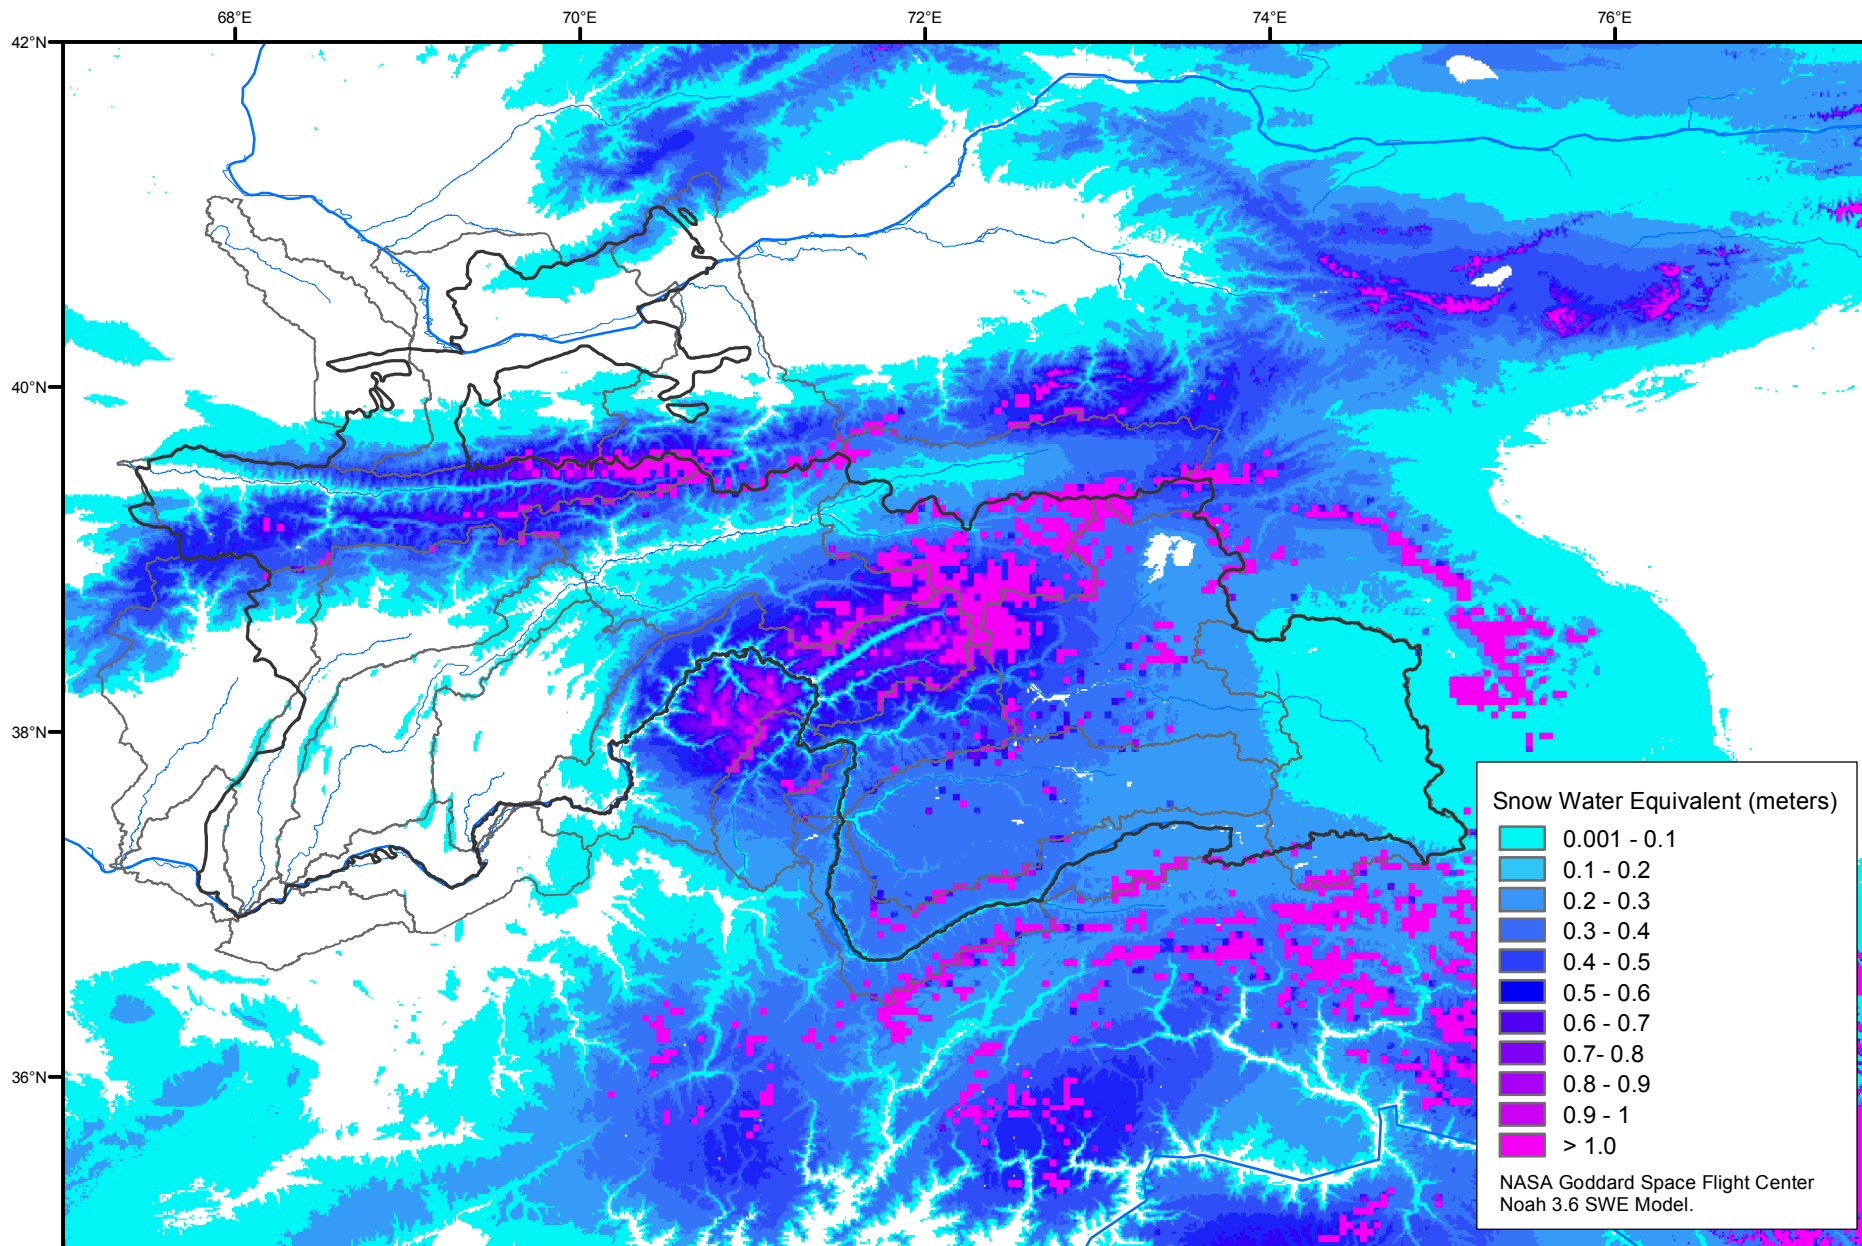

Snow Water Equivalent by Basin

January 27, 2009

Map created by USGS/EROS