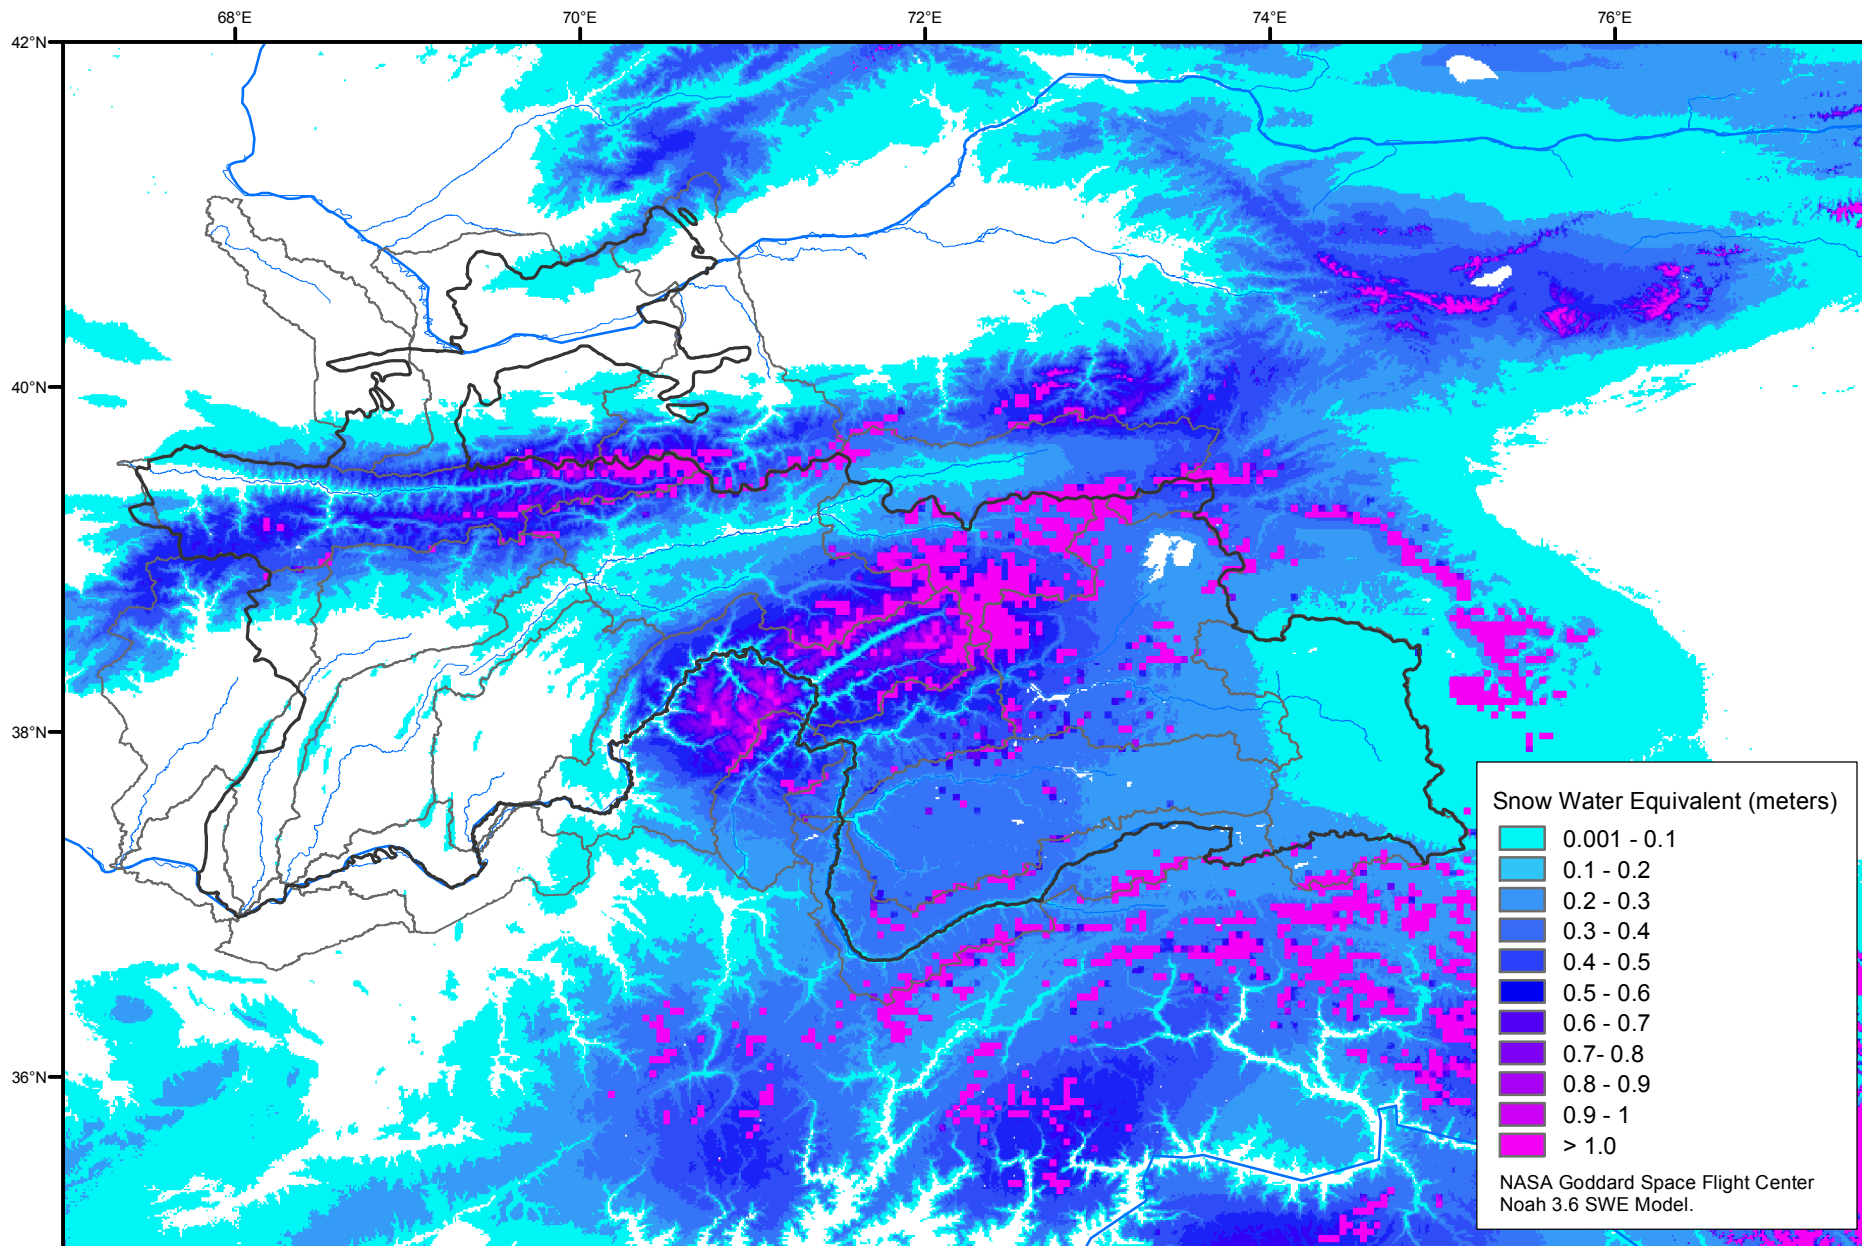

Snow Water Equivalent by Basin

January 28, 2009

Map created by USGS/EROS