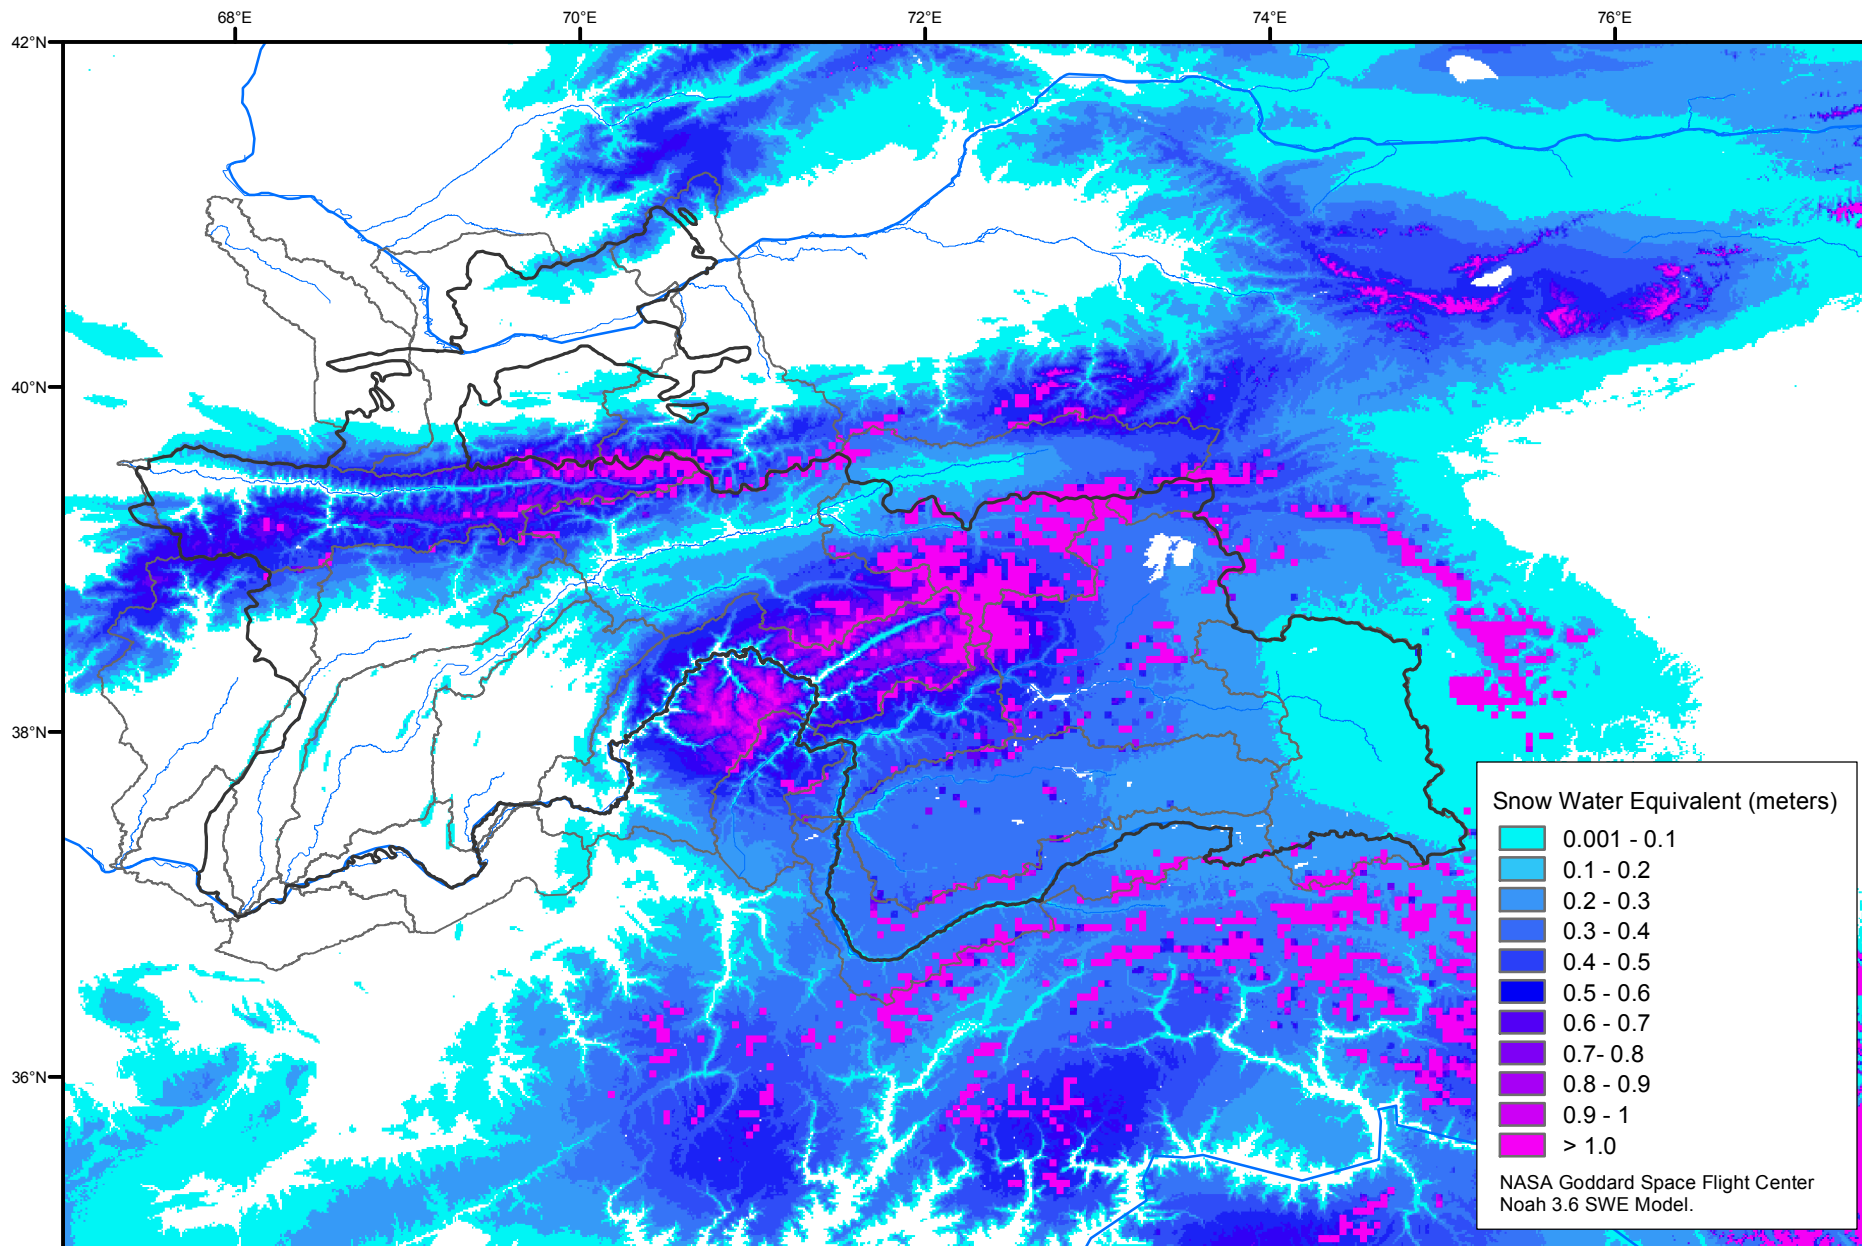

Snow Water Equivalent by Basin

February 03, 2009

Map created by USGS/EROS