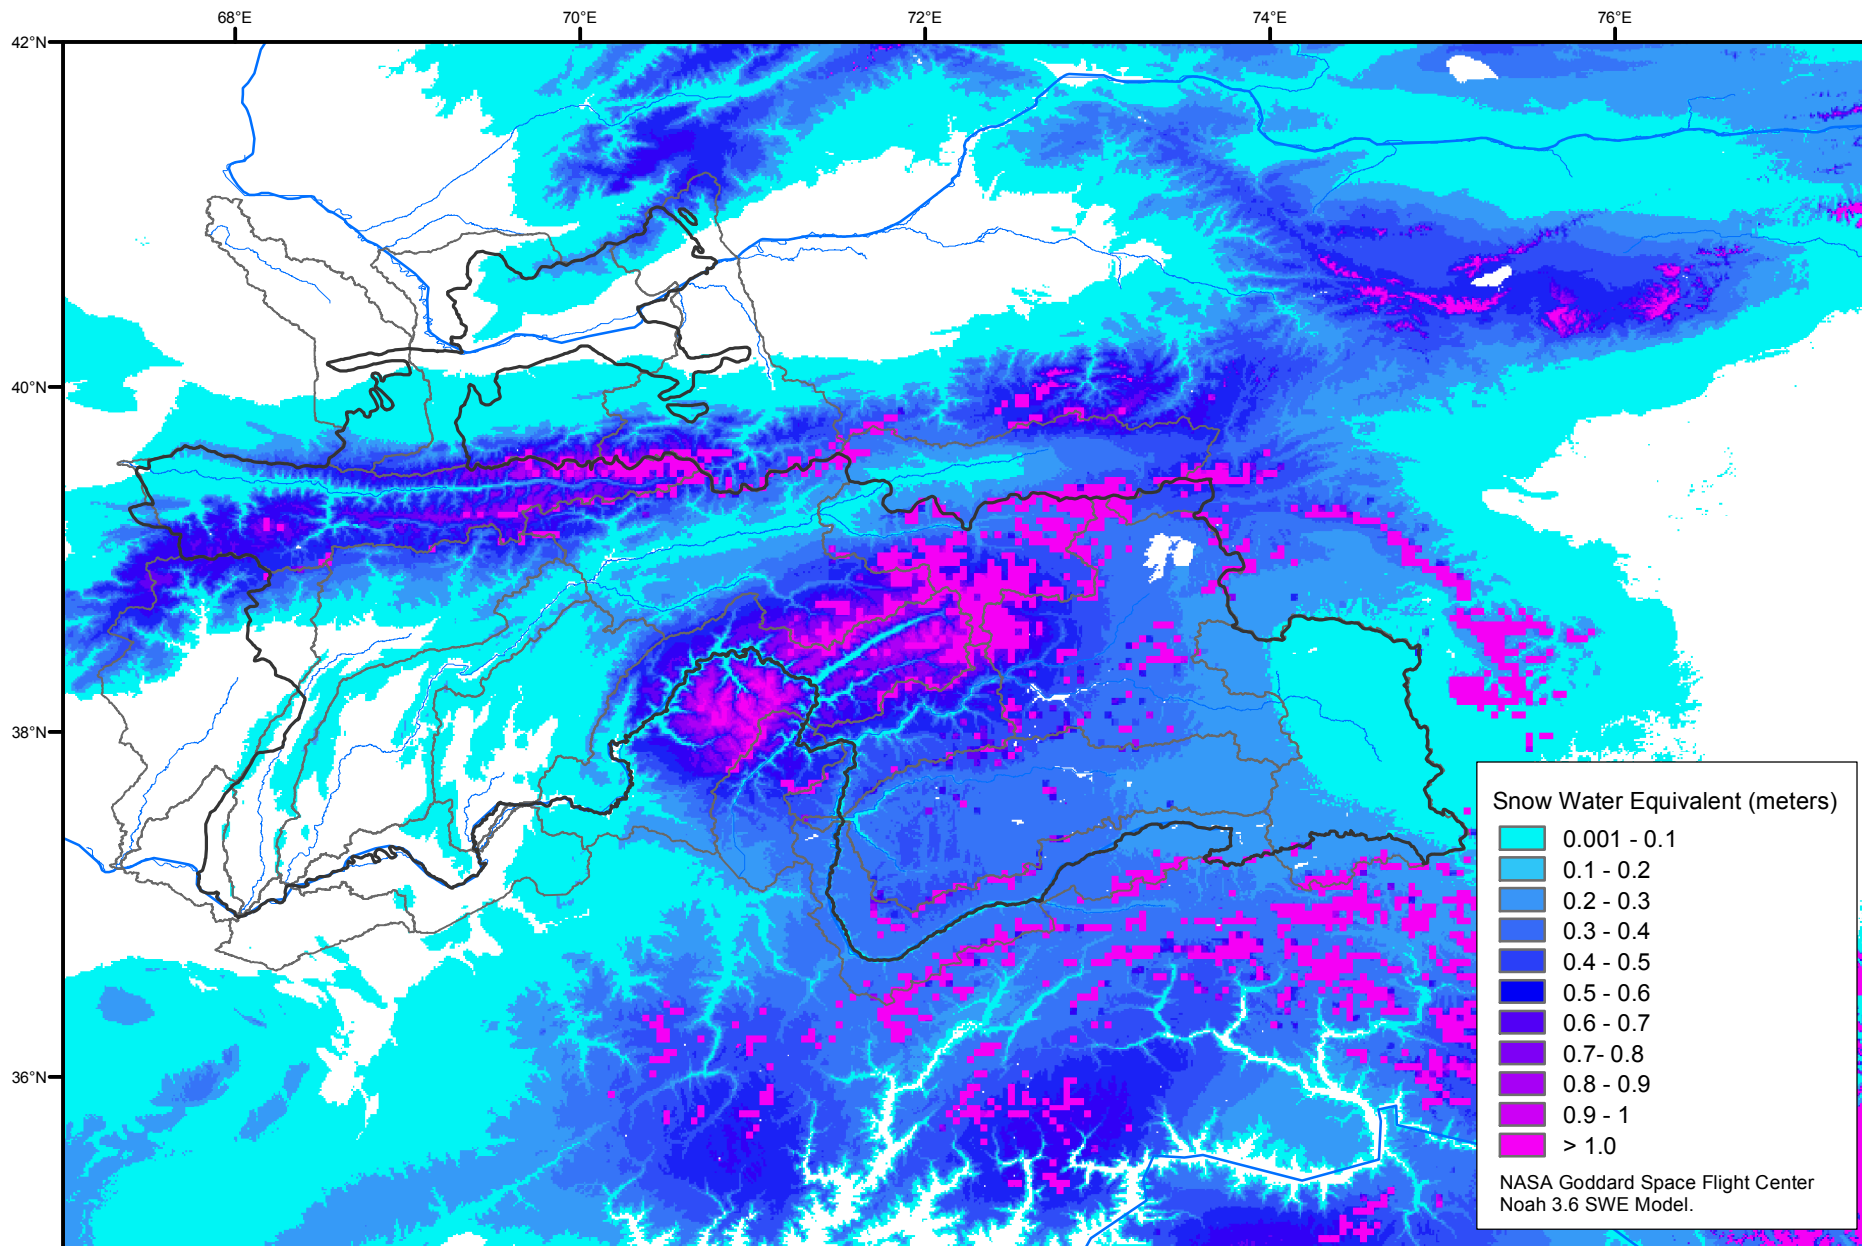

Snow Water Equivalent by Basin

February 05, 2009

Map created by USGS/EROS